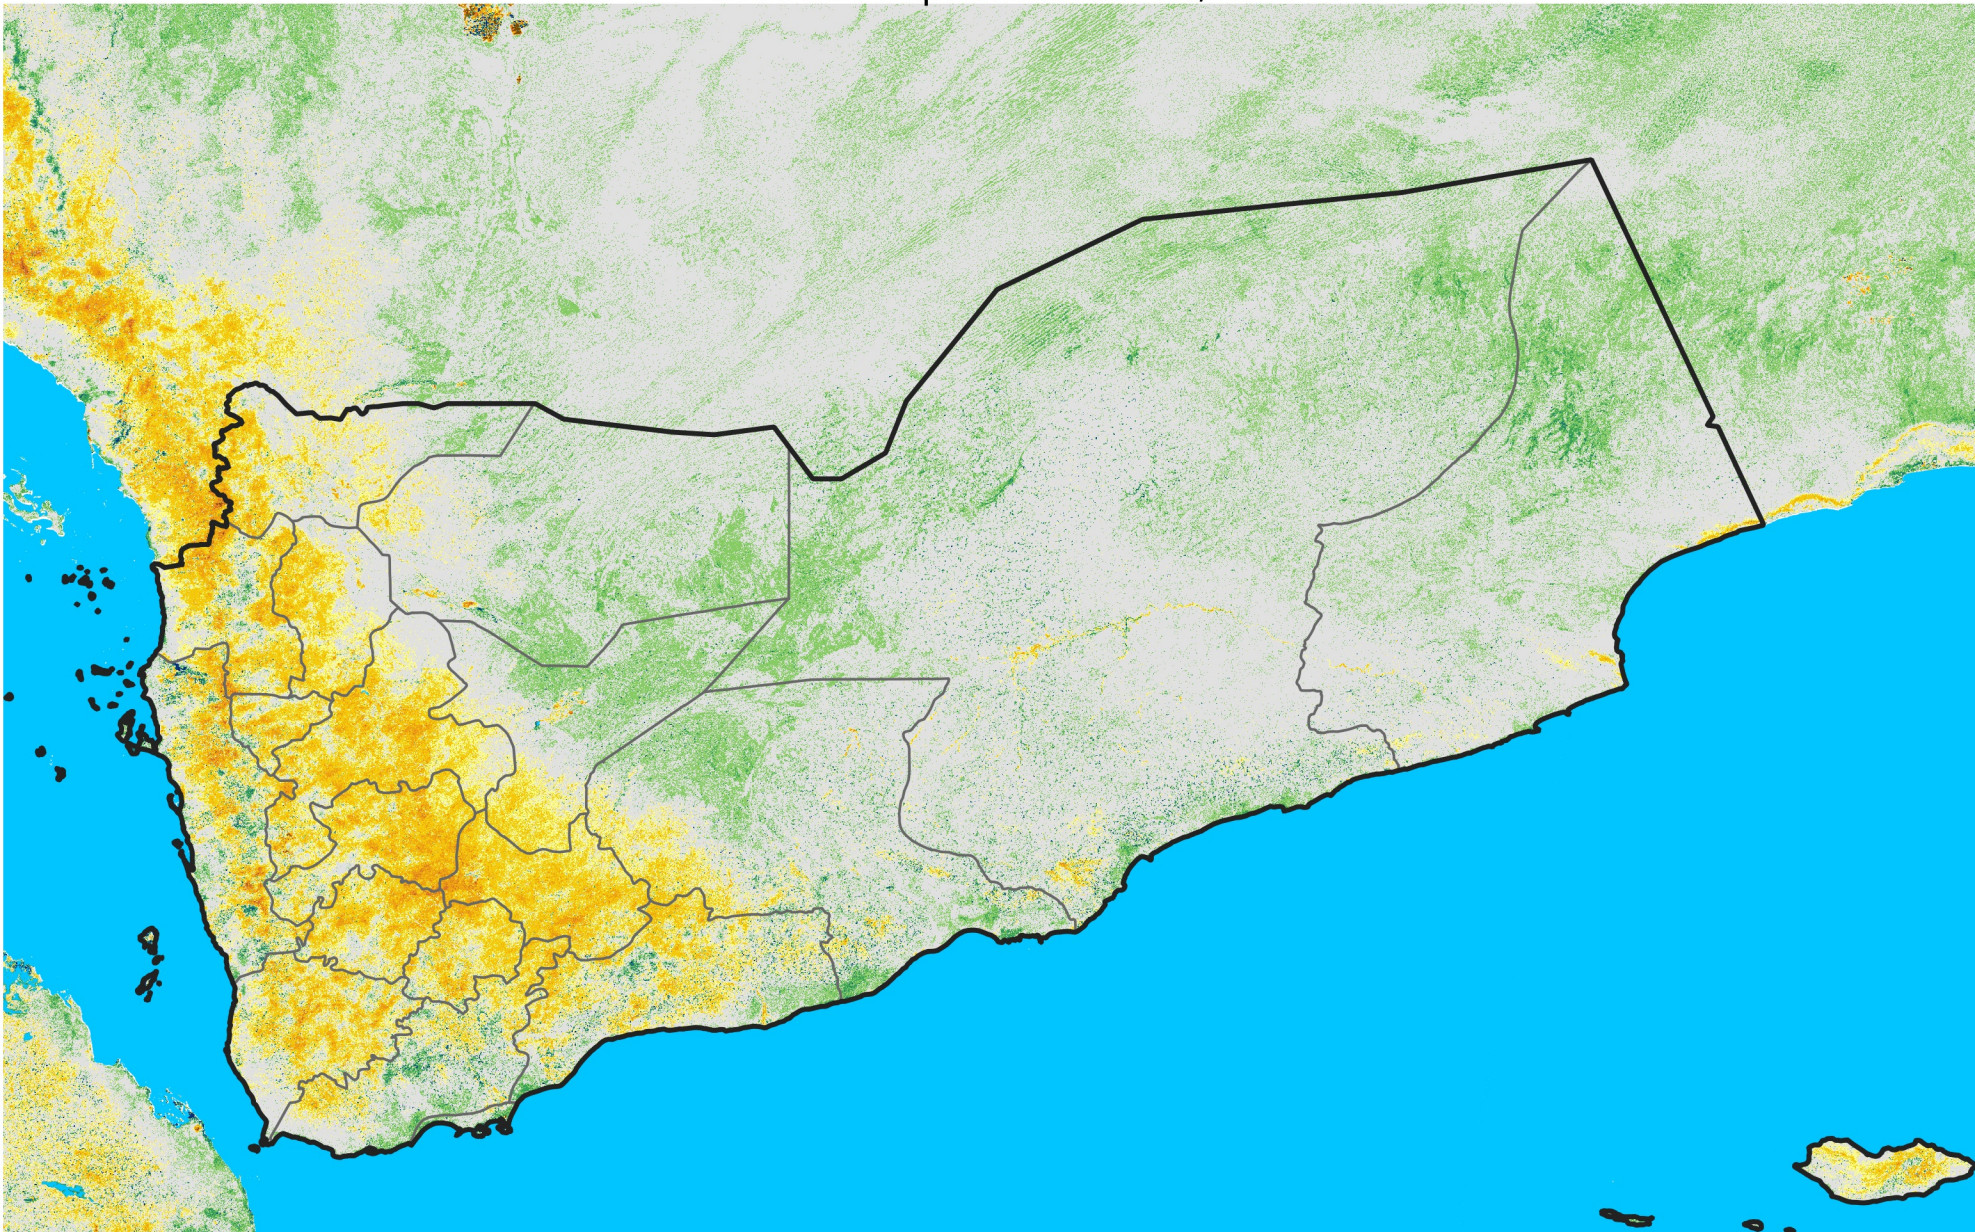

# Yemen

## Percent of Mean NDVI

2007 / mean (2003 - 2022)

Period 27 / September 21 - 30, 2007