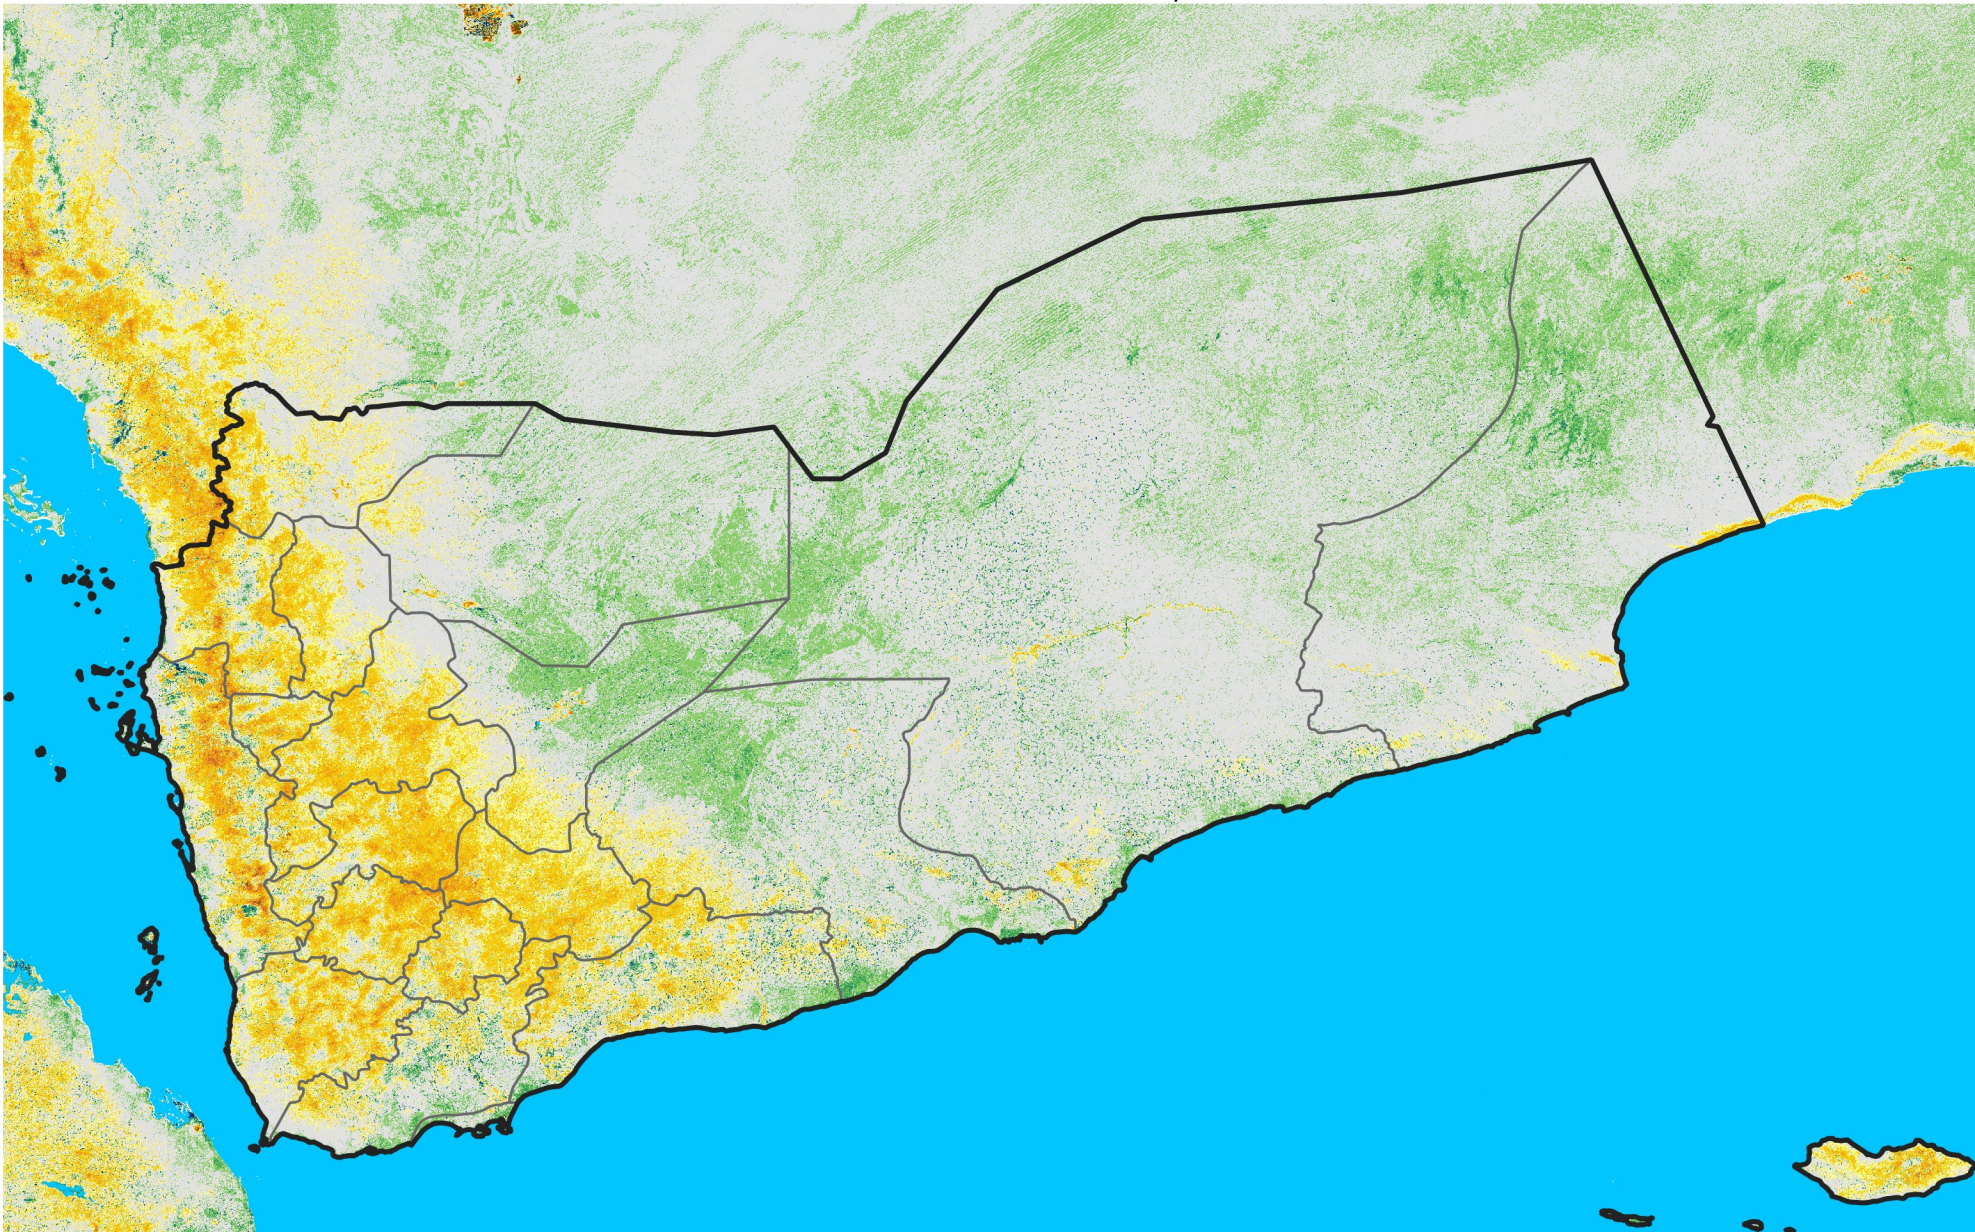

Yemen

Percent of Mean NDVI

2007 / mean (2003 - 2022)

Period 28 / October 01 - 10, 2007

Percent of Normal