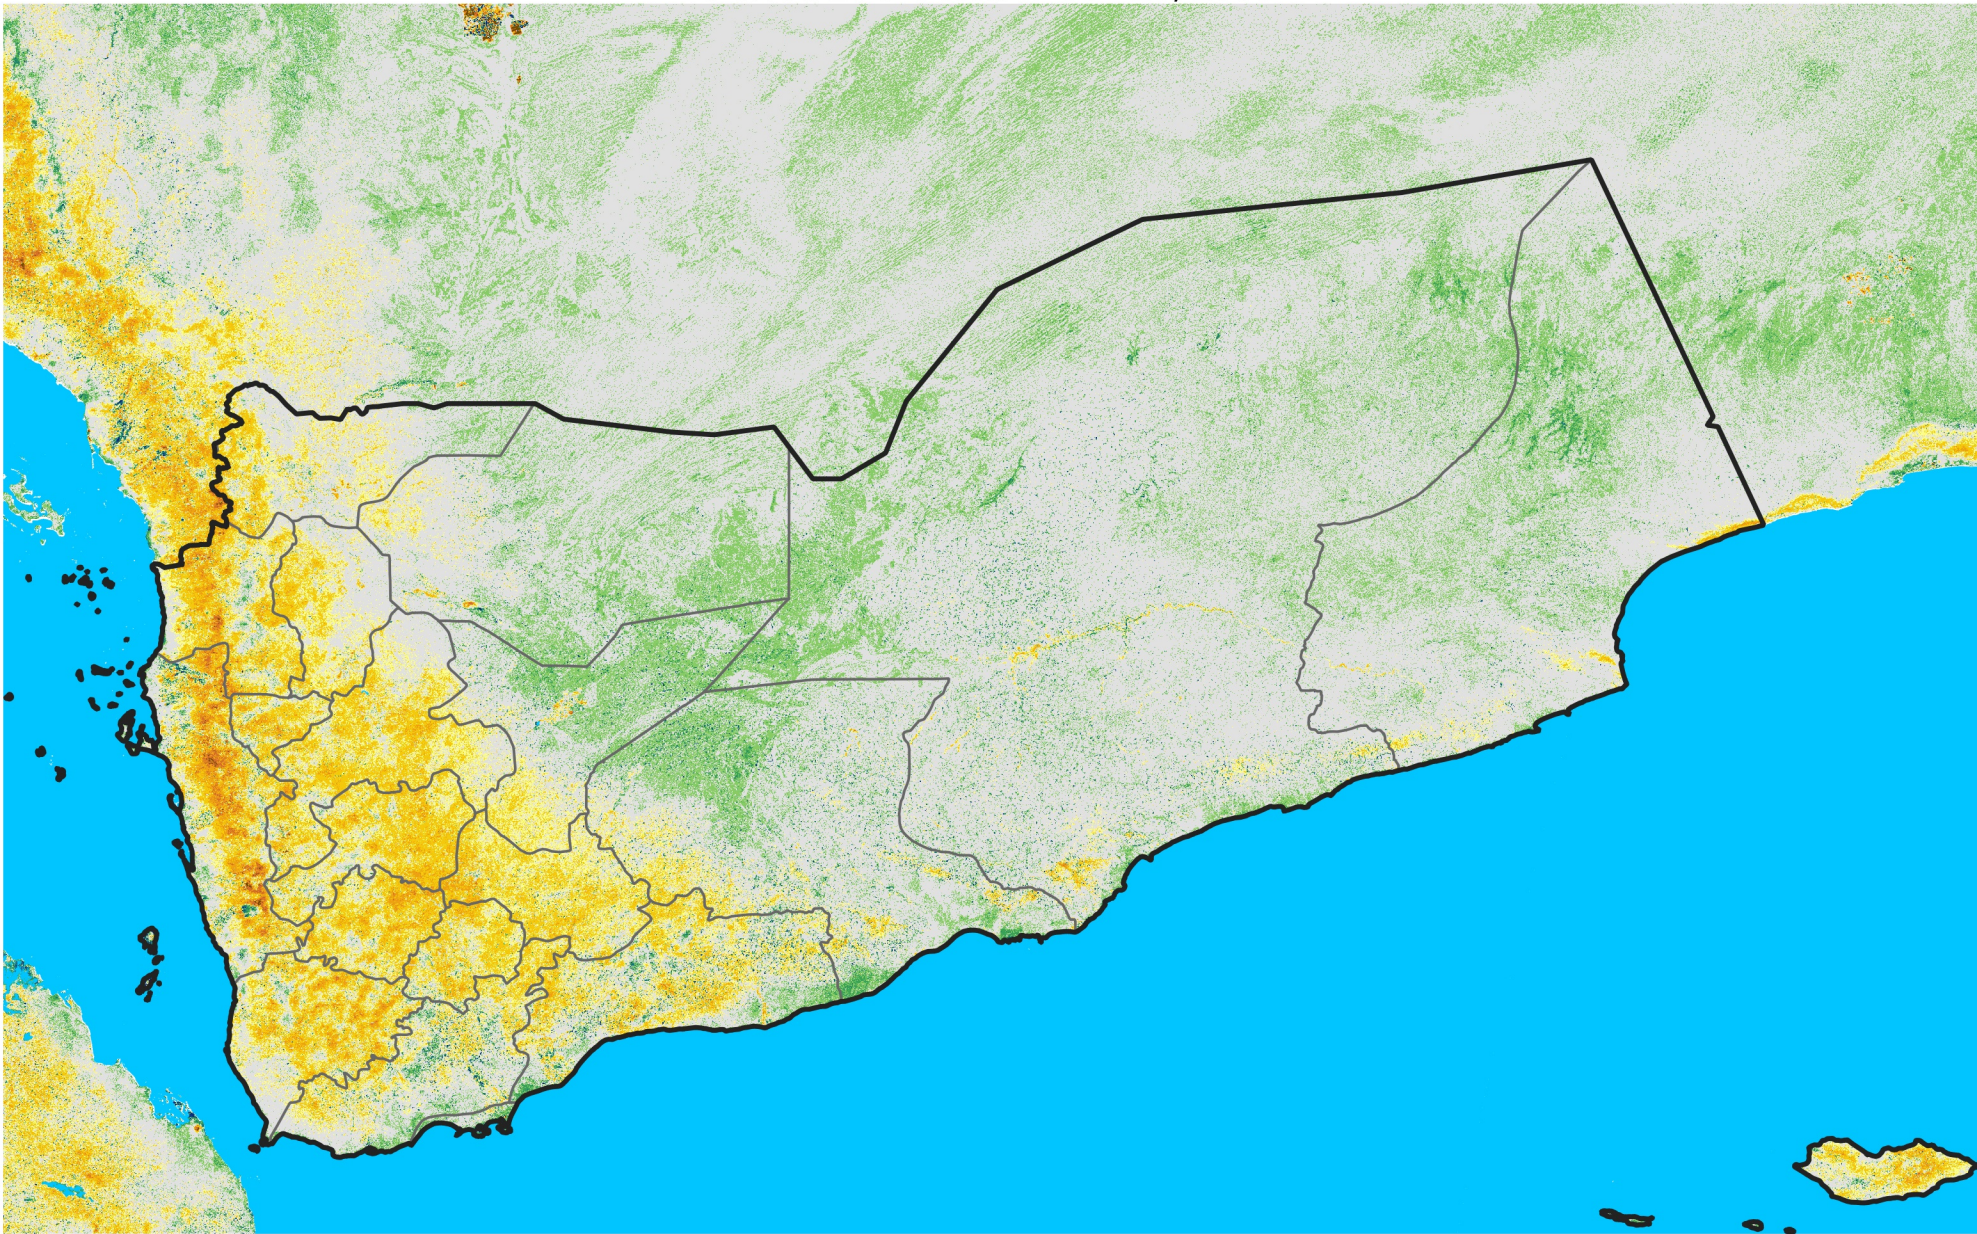

Yemen

Percent of Mean NDVI

2007 / mean (2003 - 2022)

Period 29 / October 11 - 20, 2007

Percent of Normal