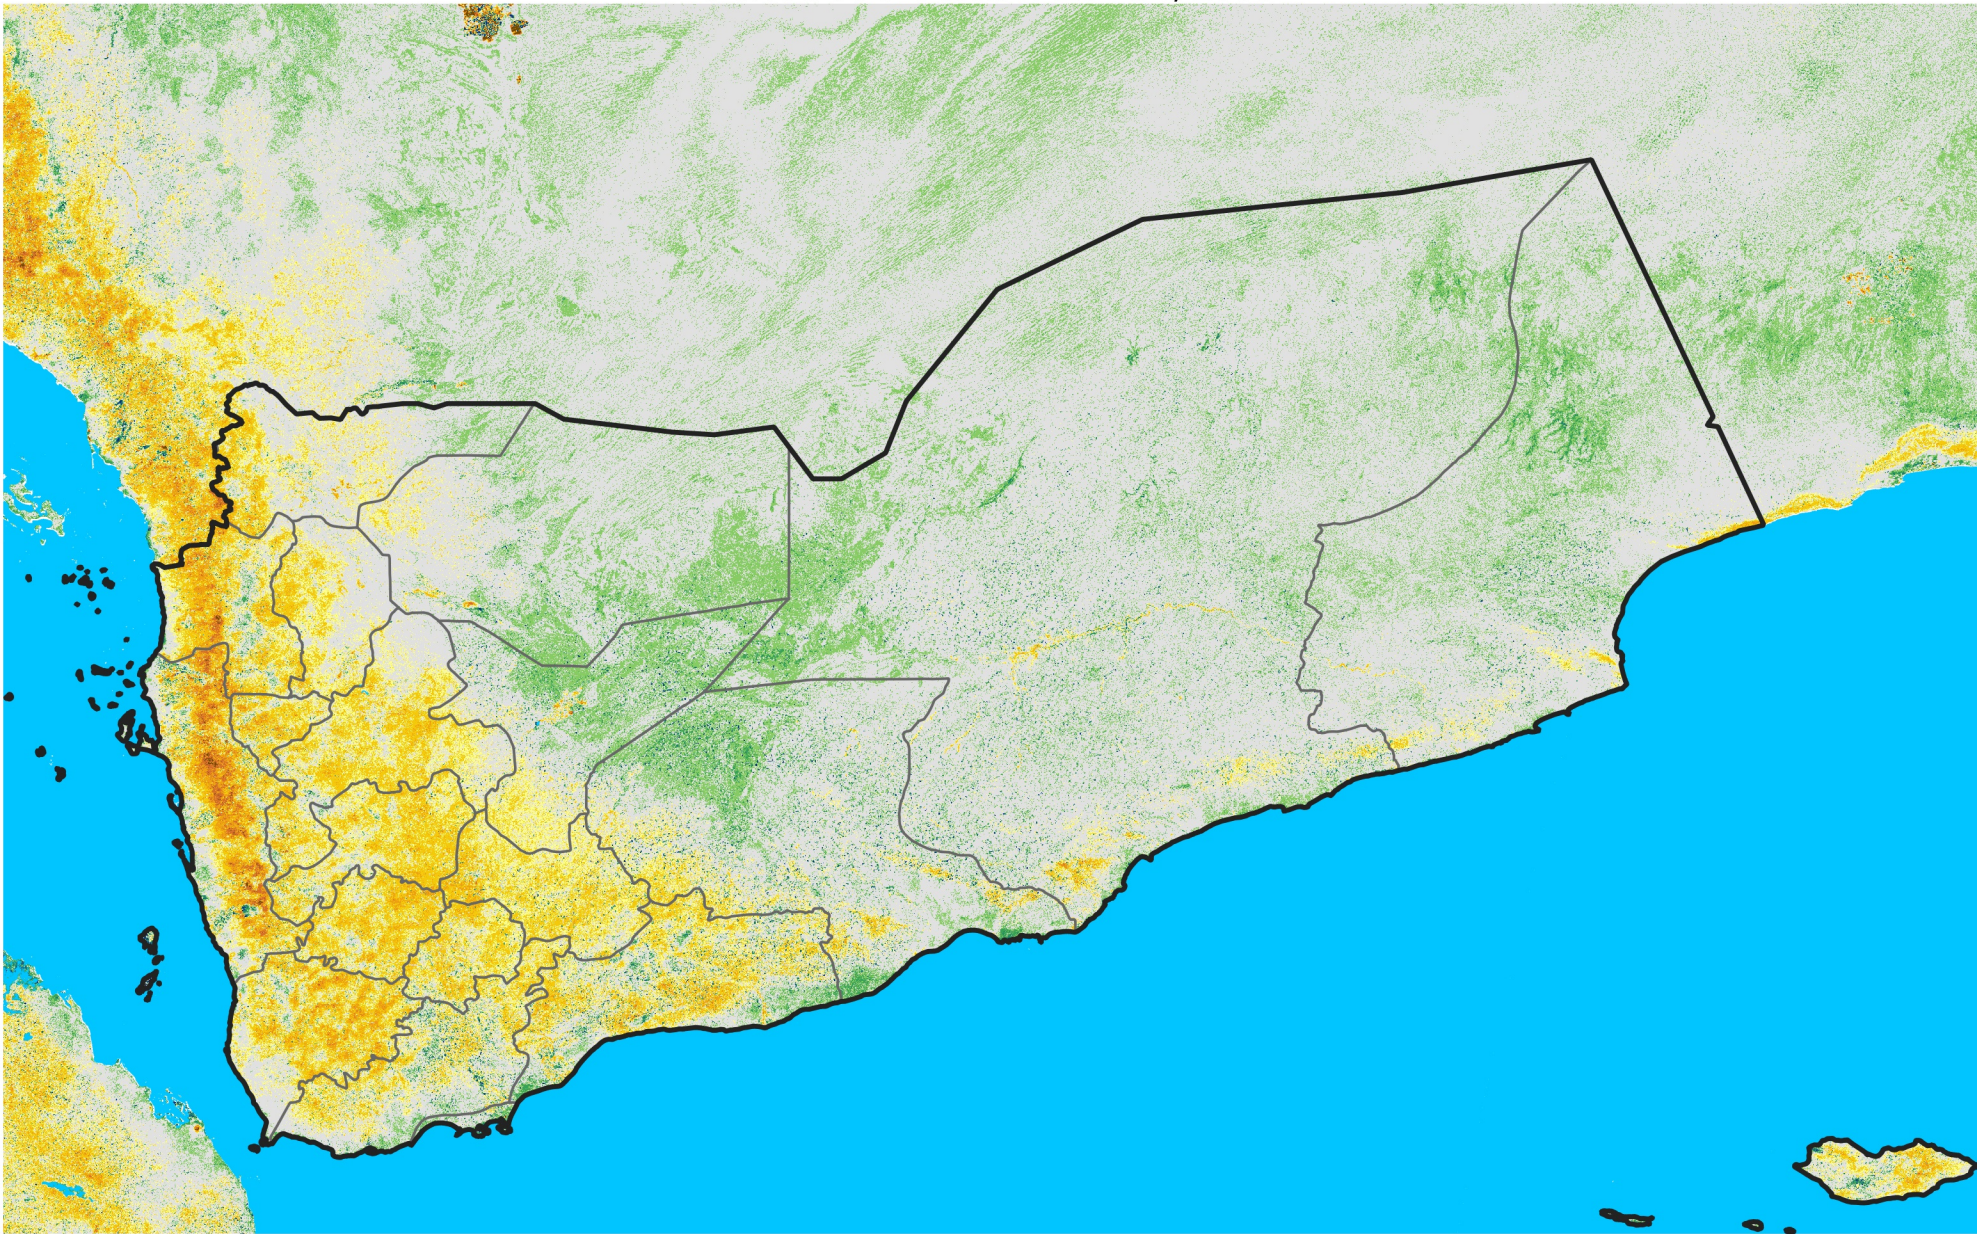

Yemen

Percent of Mean NDVI

2007 / mean (2003 - 2022)

Period 30 / October 21 - 31, 2007

Percent of Normal