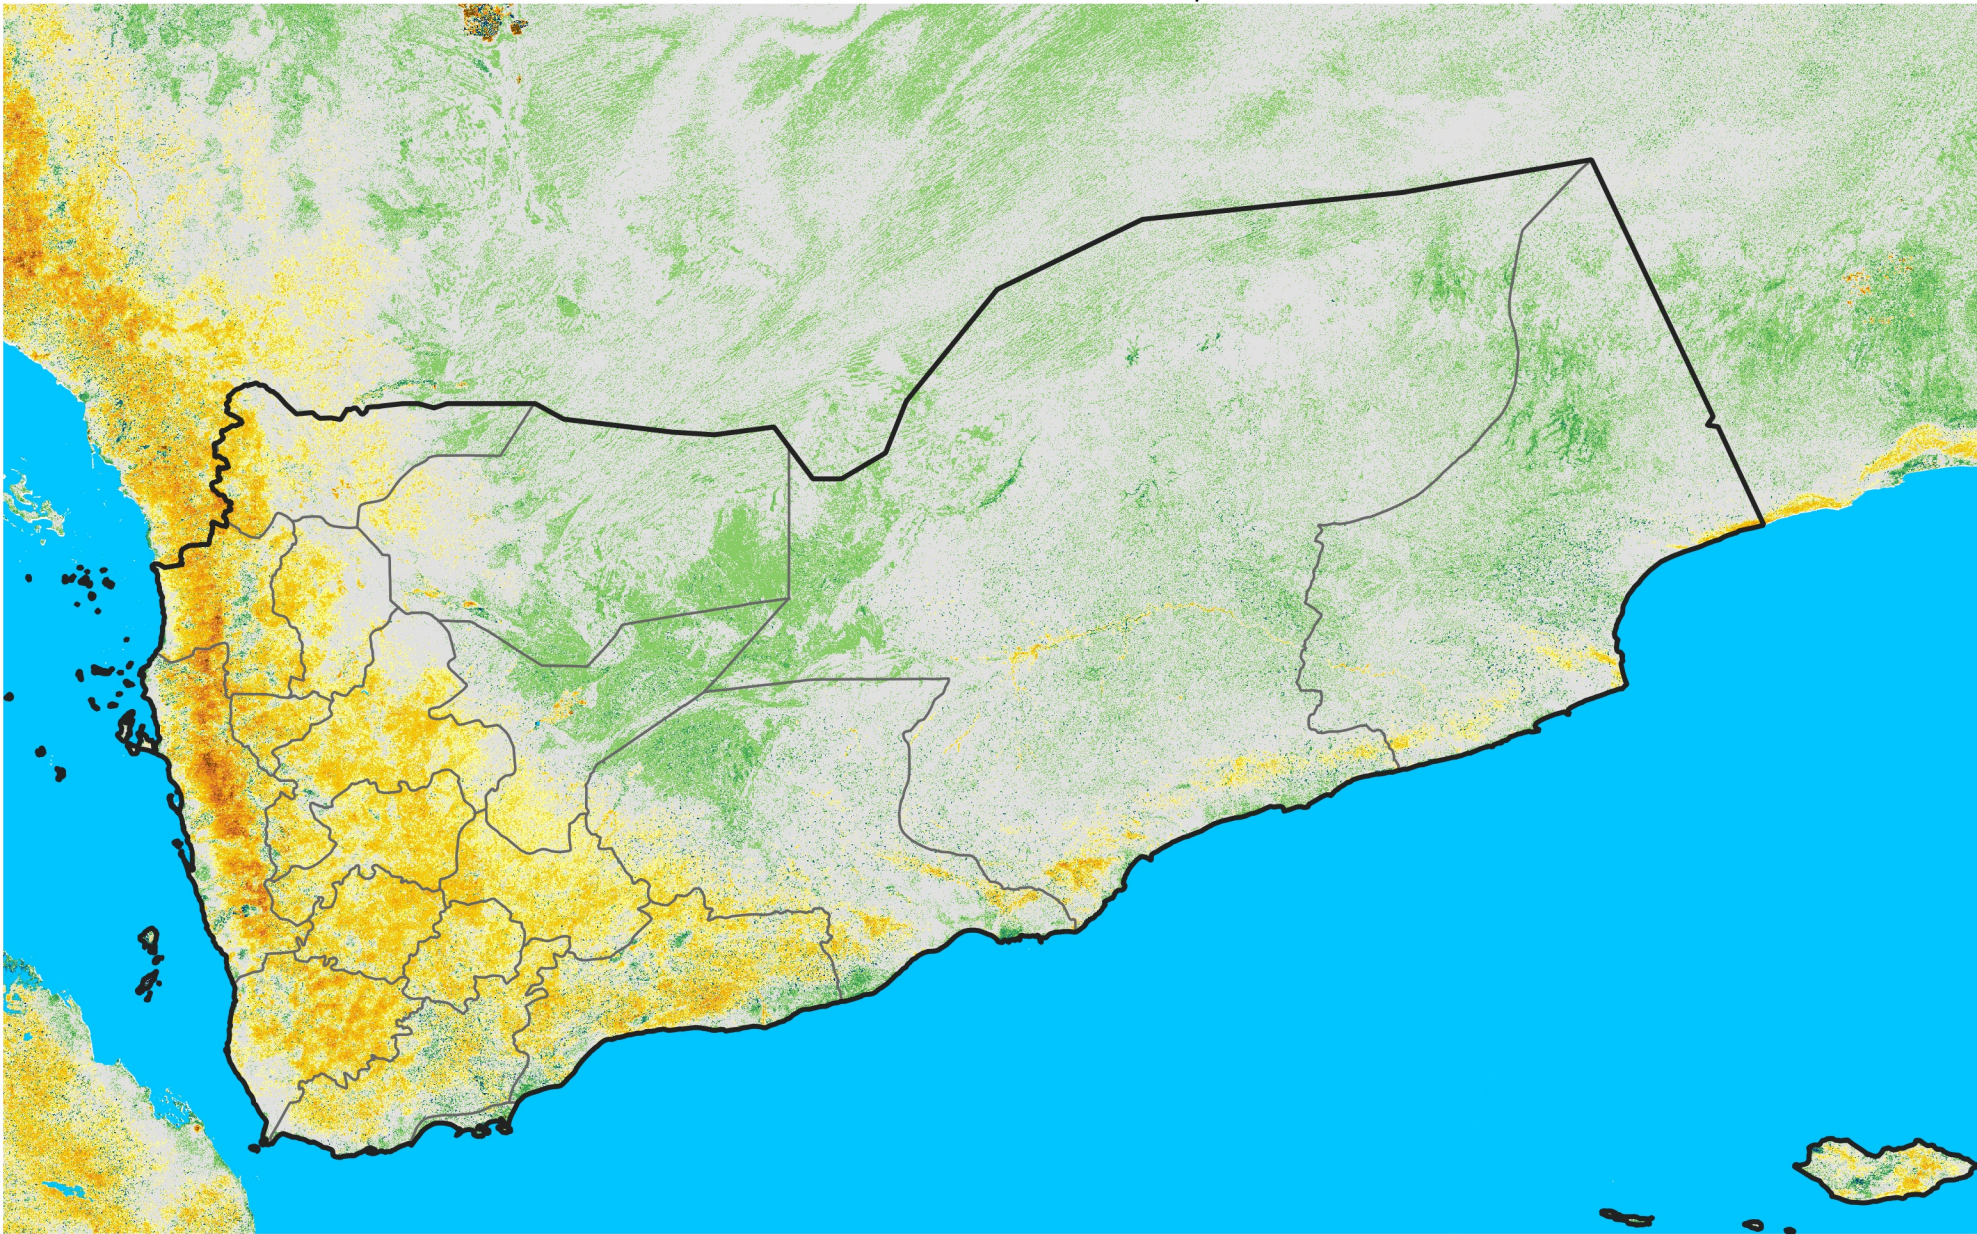

Yemen

Percent of Mean NDVI

2007 / mean (2003 - 2022)

Period 31 / November 01 - 10, 2007

Percent of Normal