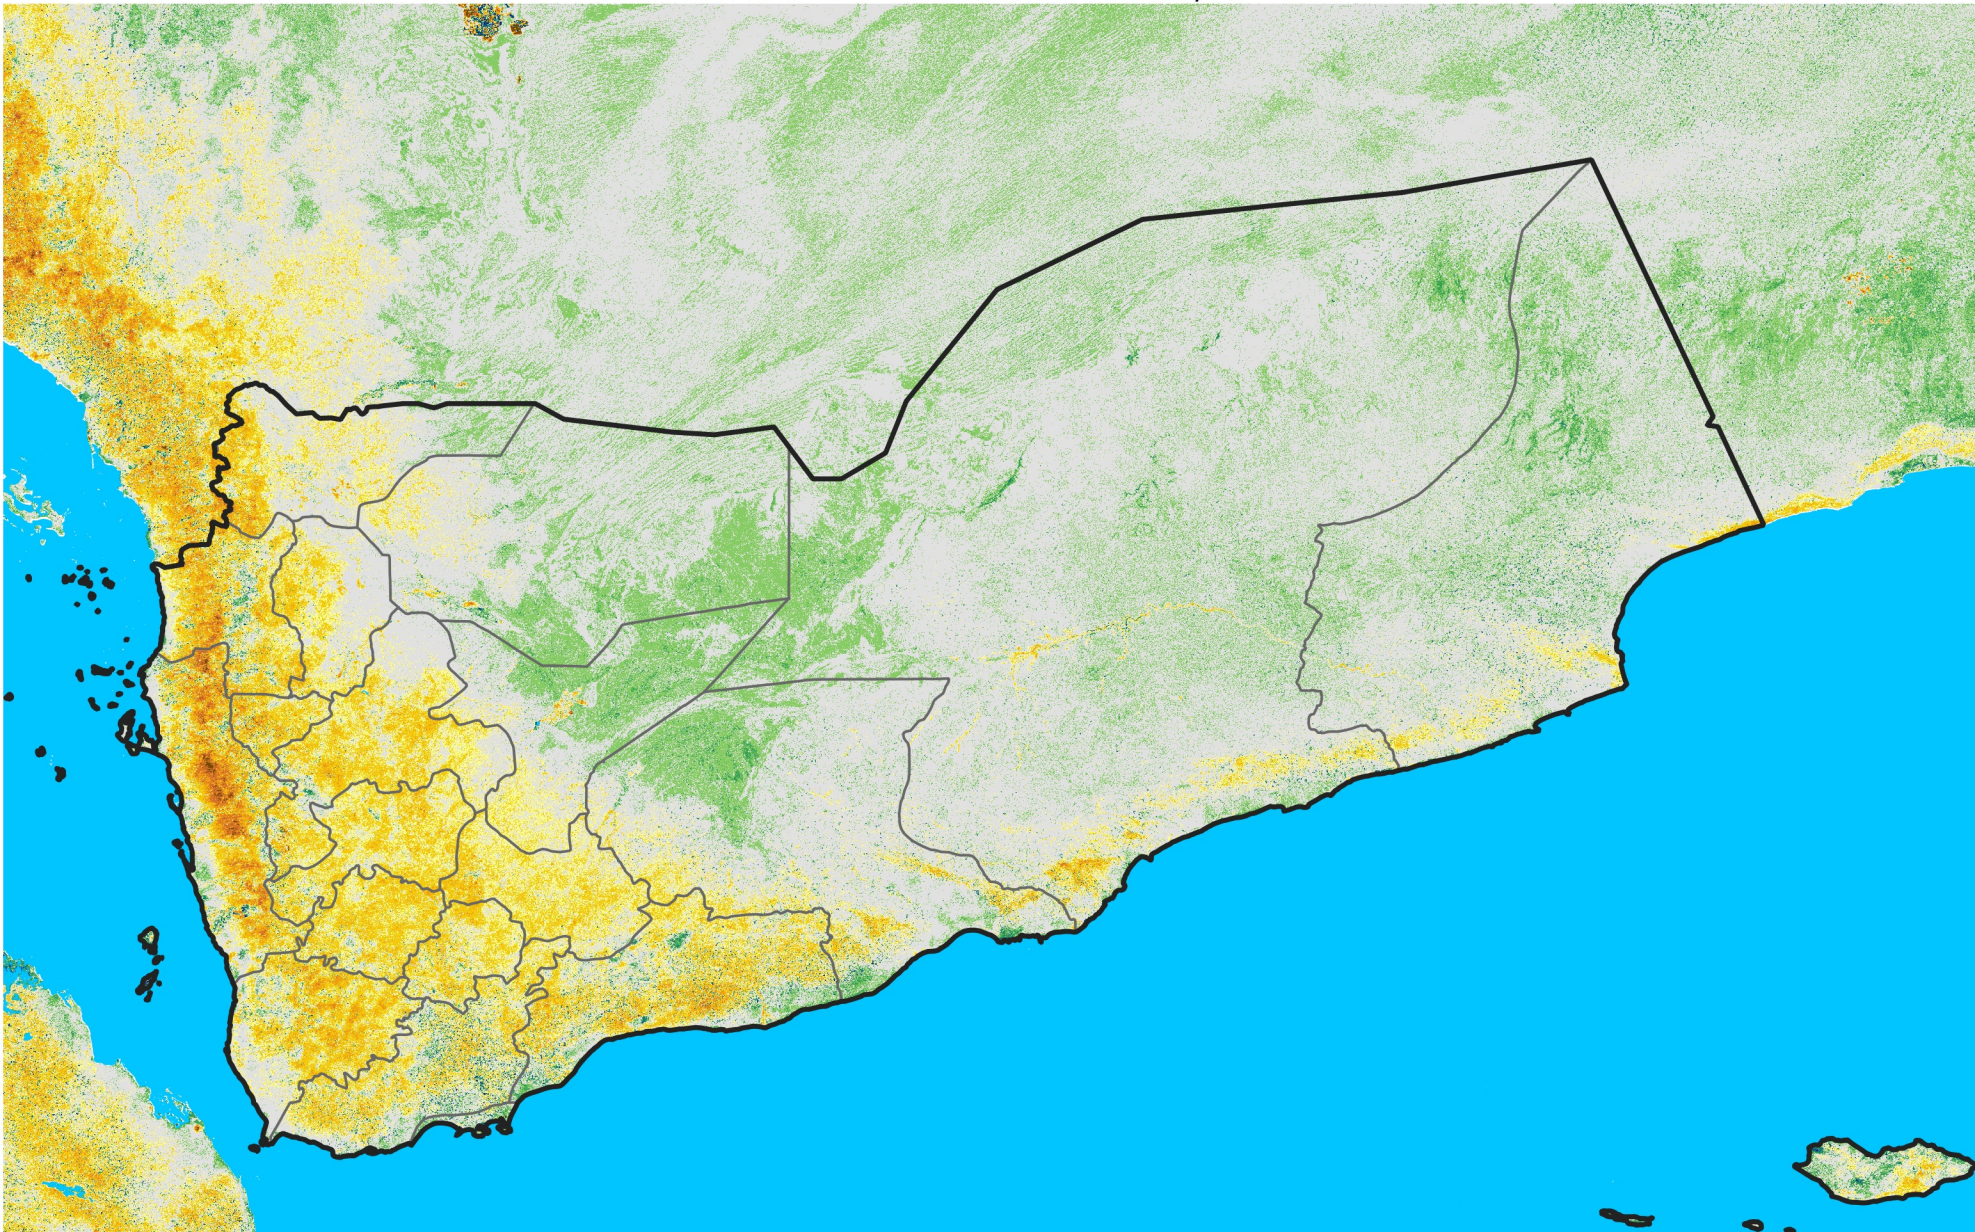

Yemen

Percent of Mean NDVI

2007 / mean (2003 - 2022)

Period 32 / November 11 - 20, 2007

Percent of Normal