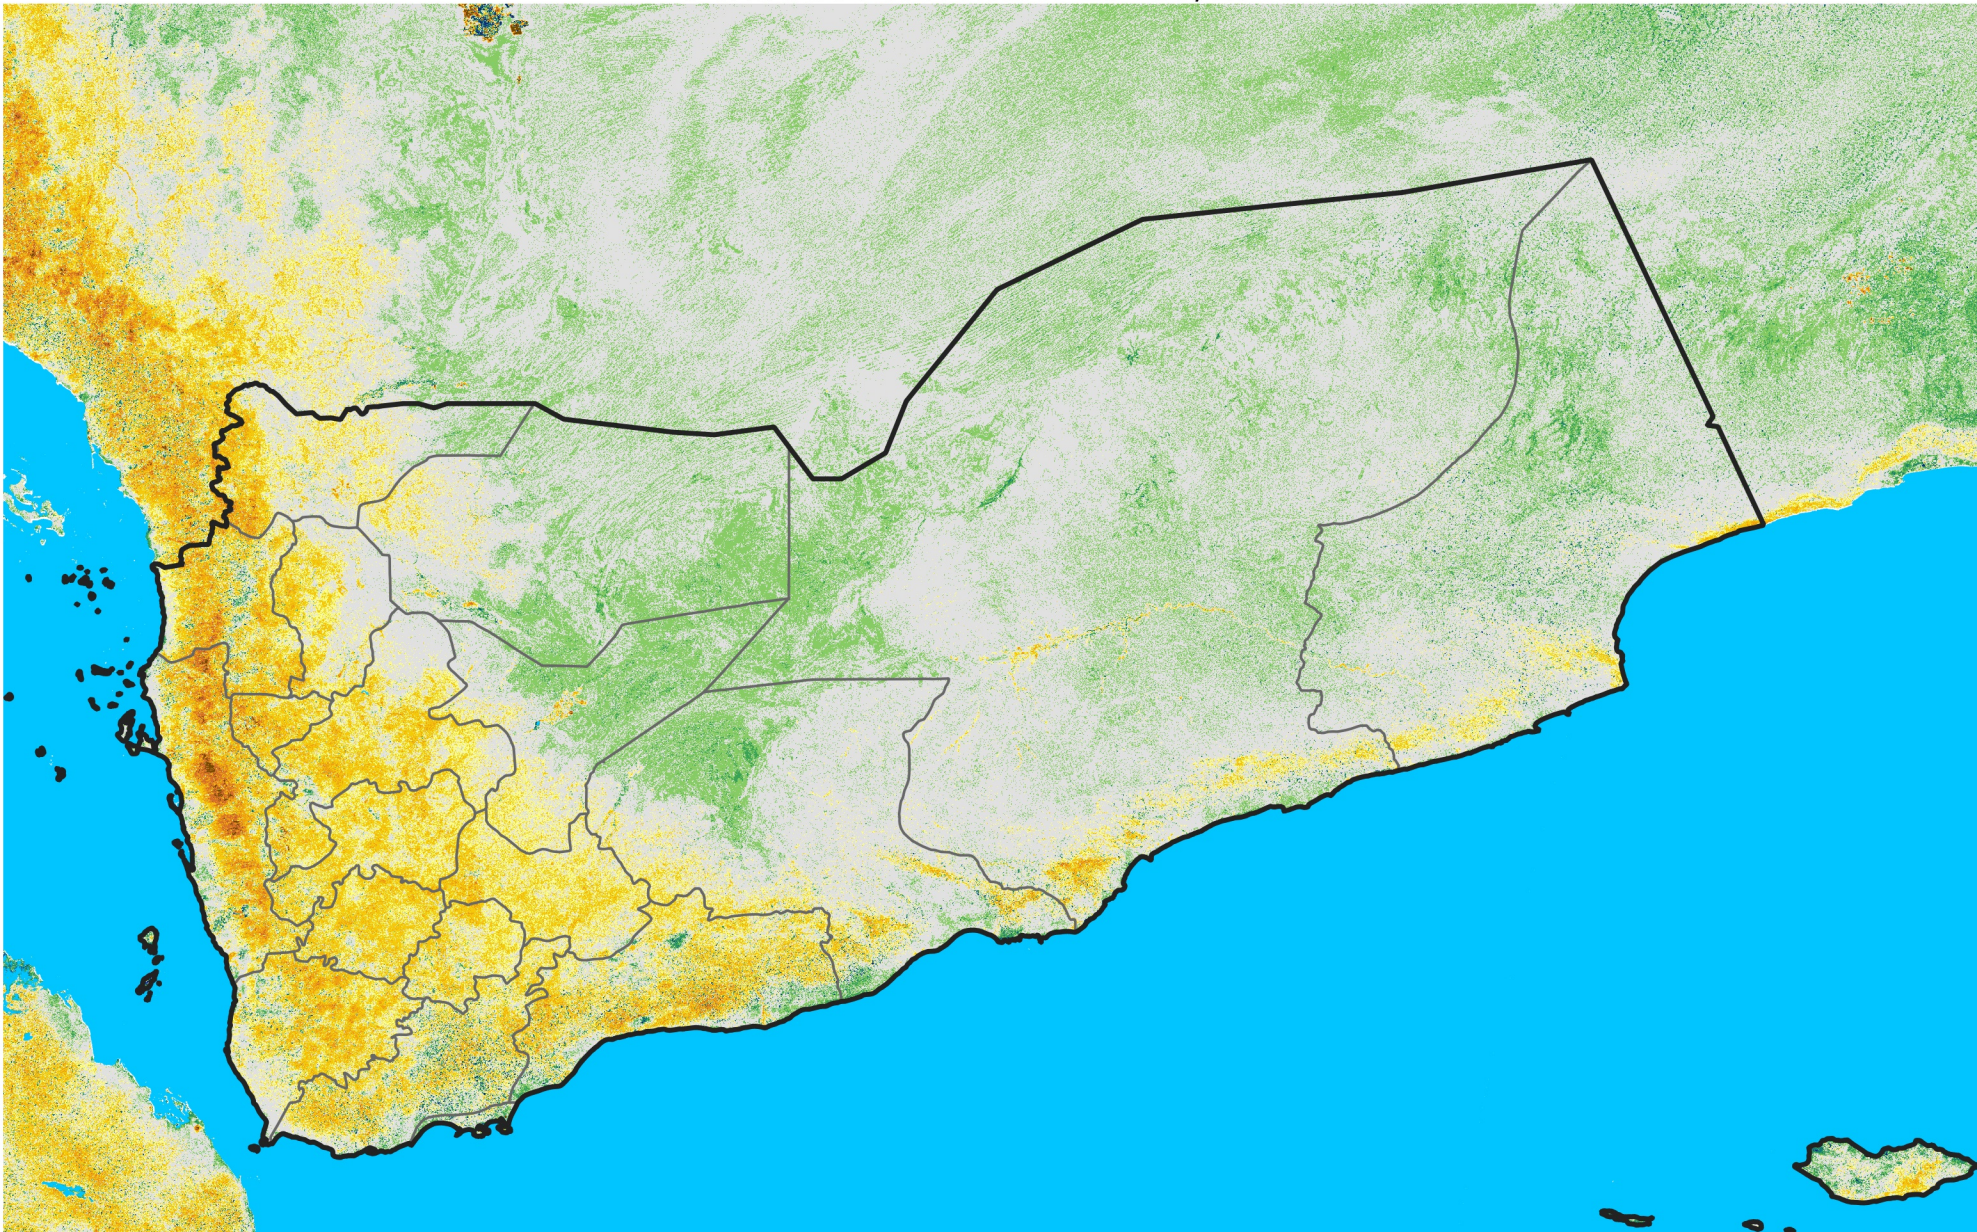

Yemen

Percent of Mean NDVI

2007 / mean (2003 - 2022)

Period 33 / November 21 - 30, 2007

Percent of Normal