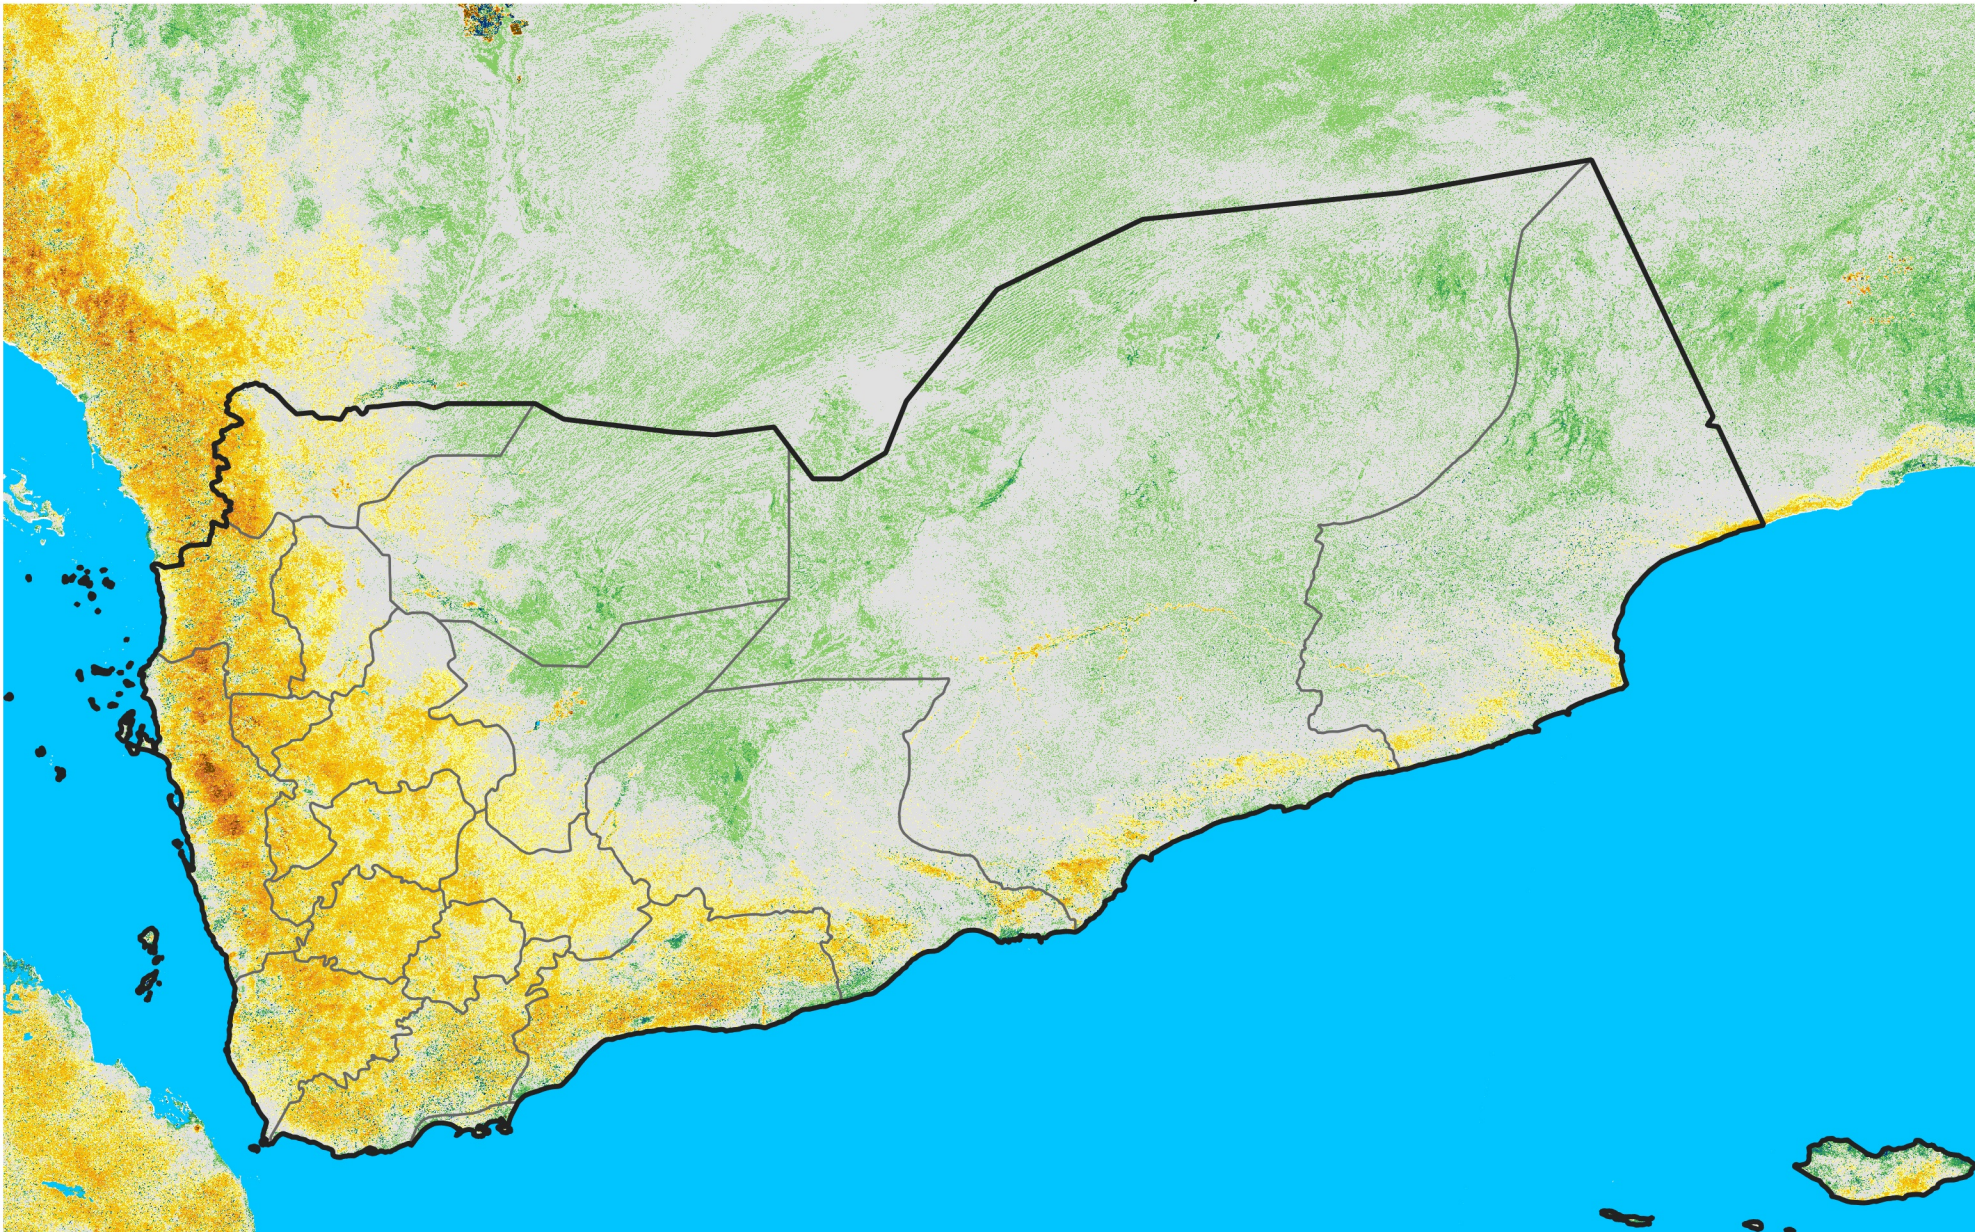

Yemen

Percent of Mean NDVI

2007 / mean (2003 - 2022)

Period 34 / December 01 - 10, 2007

Percent of Normal