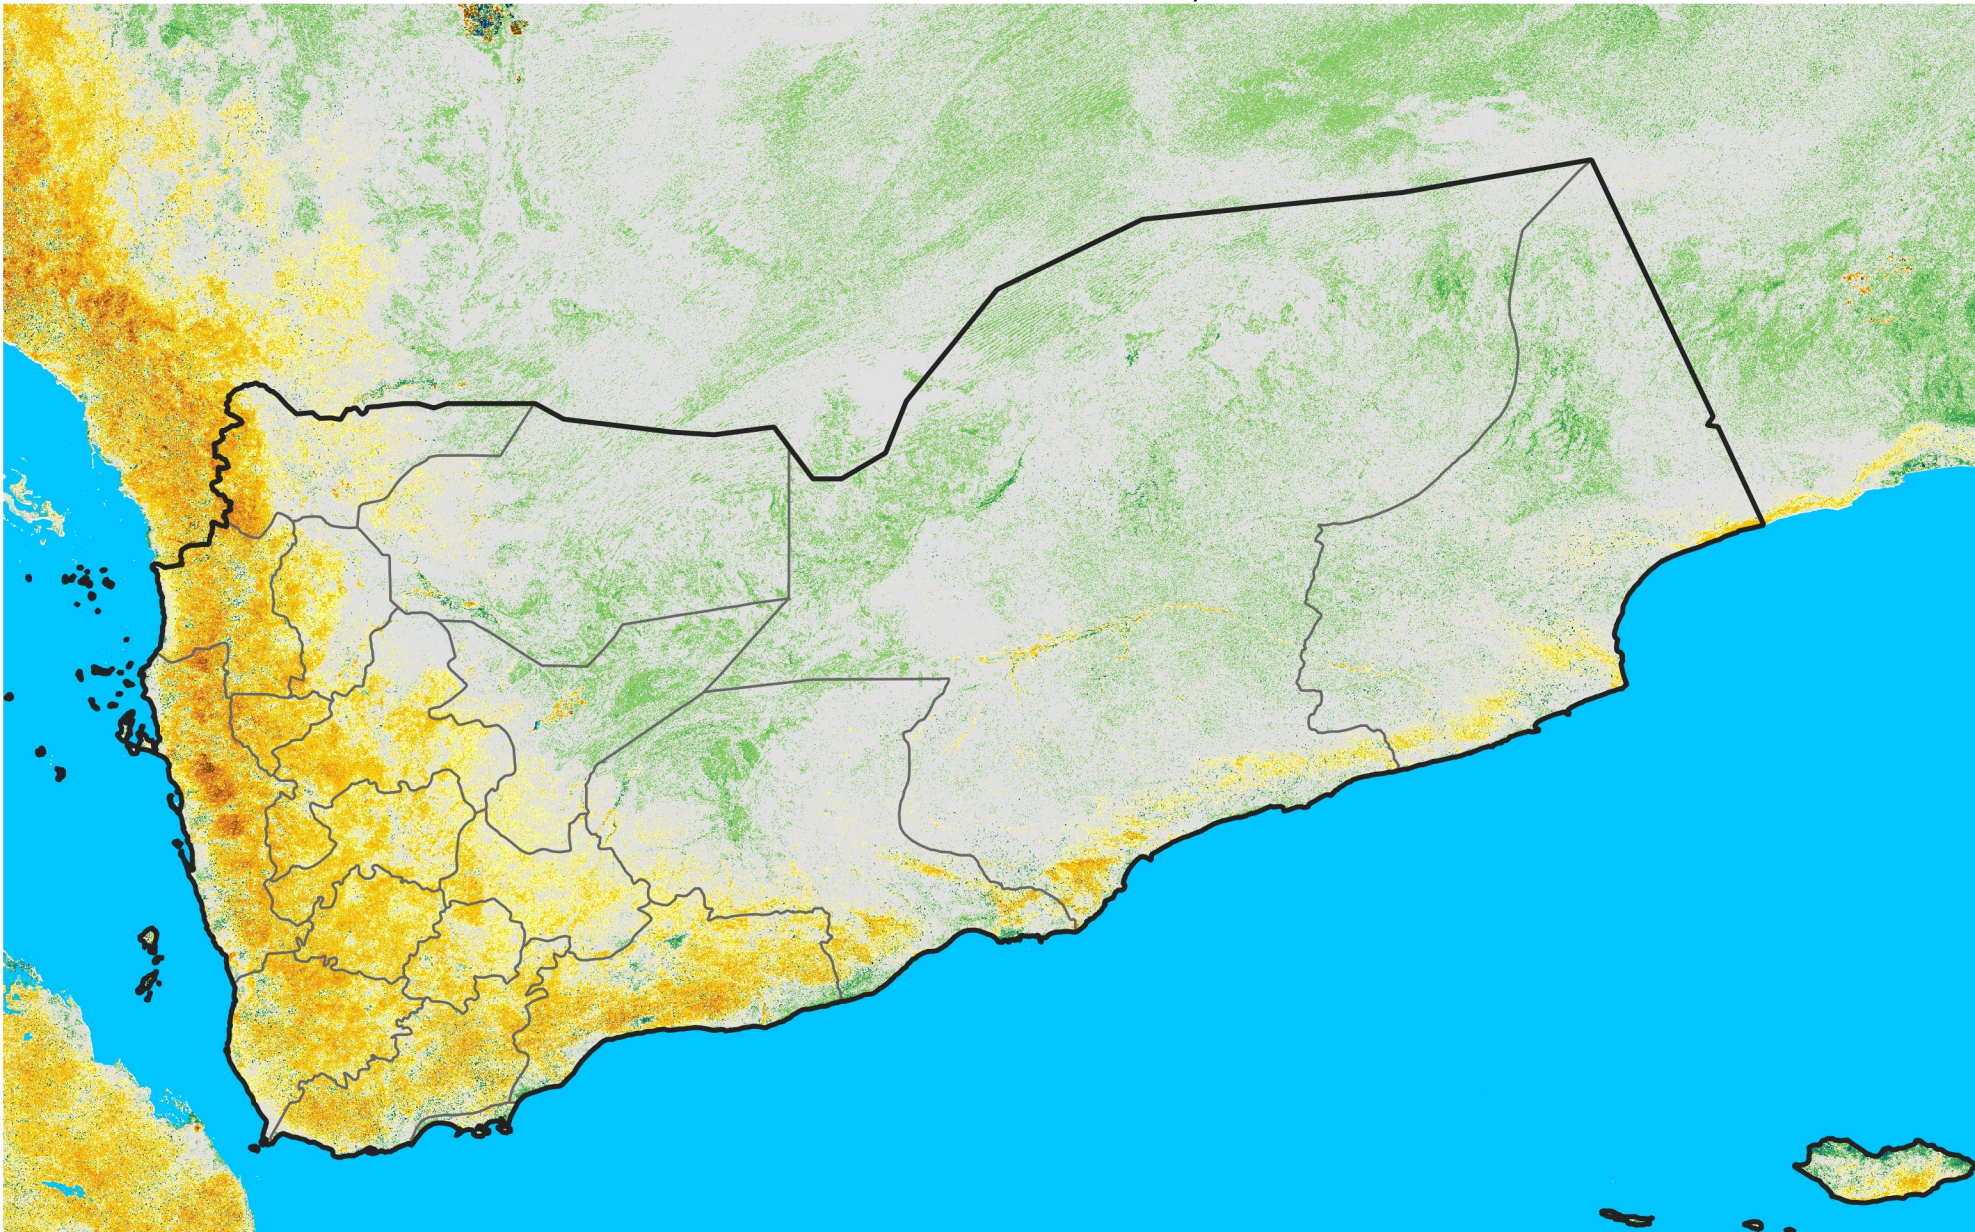

Yemen

Percent of Mean NDVI

2007 / mean (2003 - 2022)

Period 35 / December 11 - 20, 2007

Percent of Normal