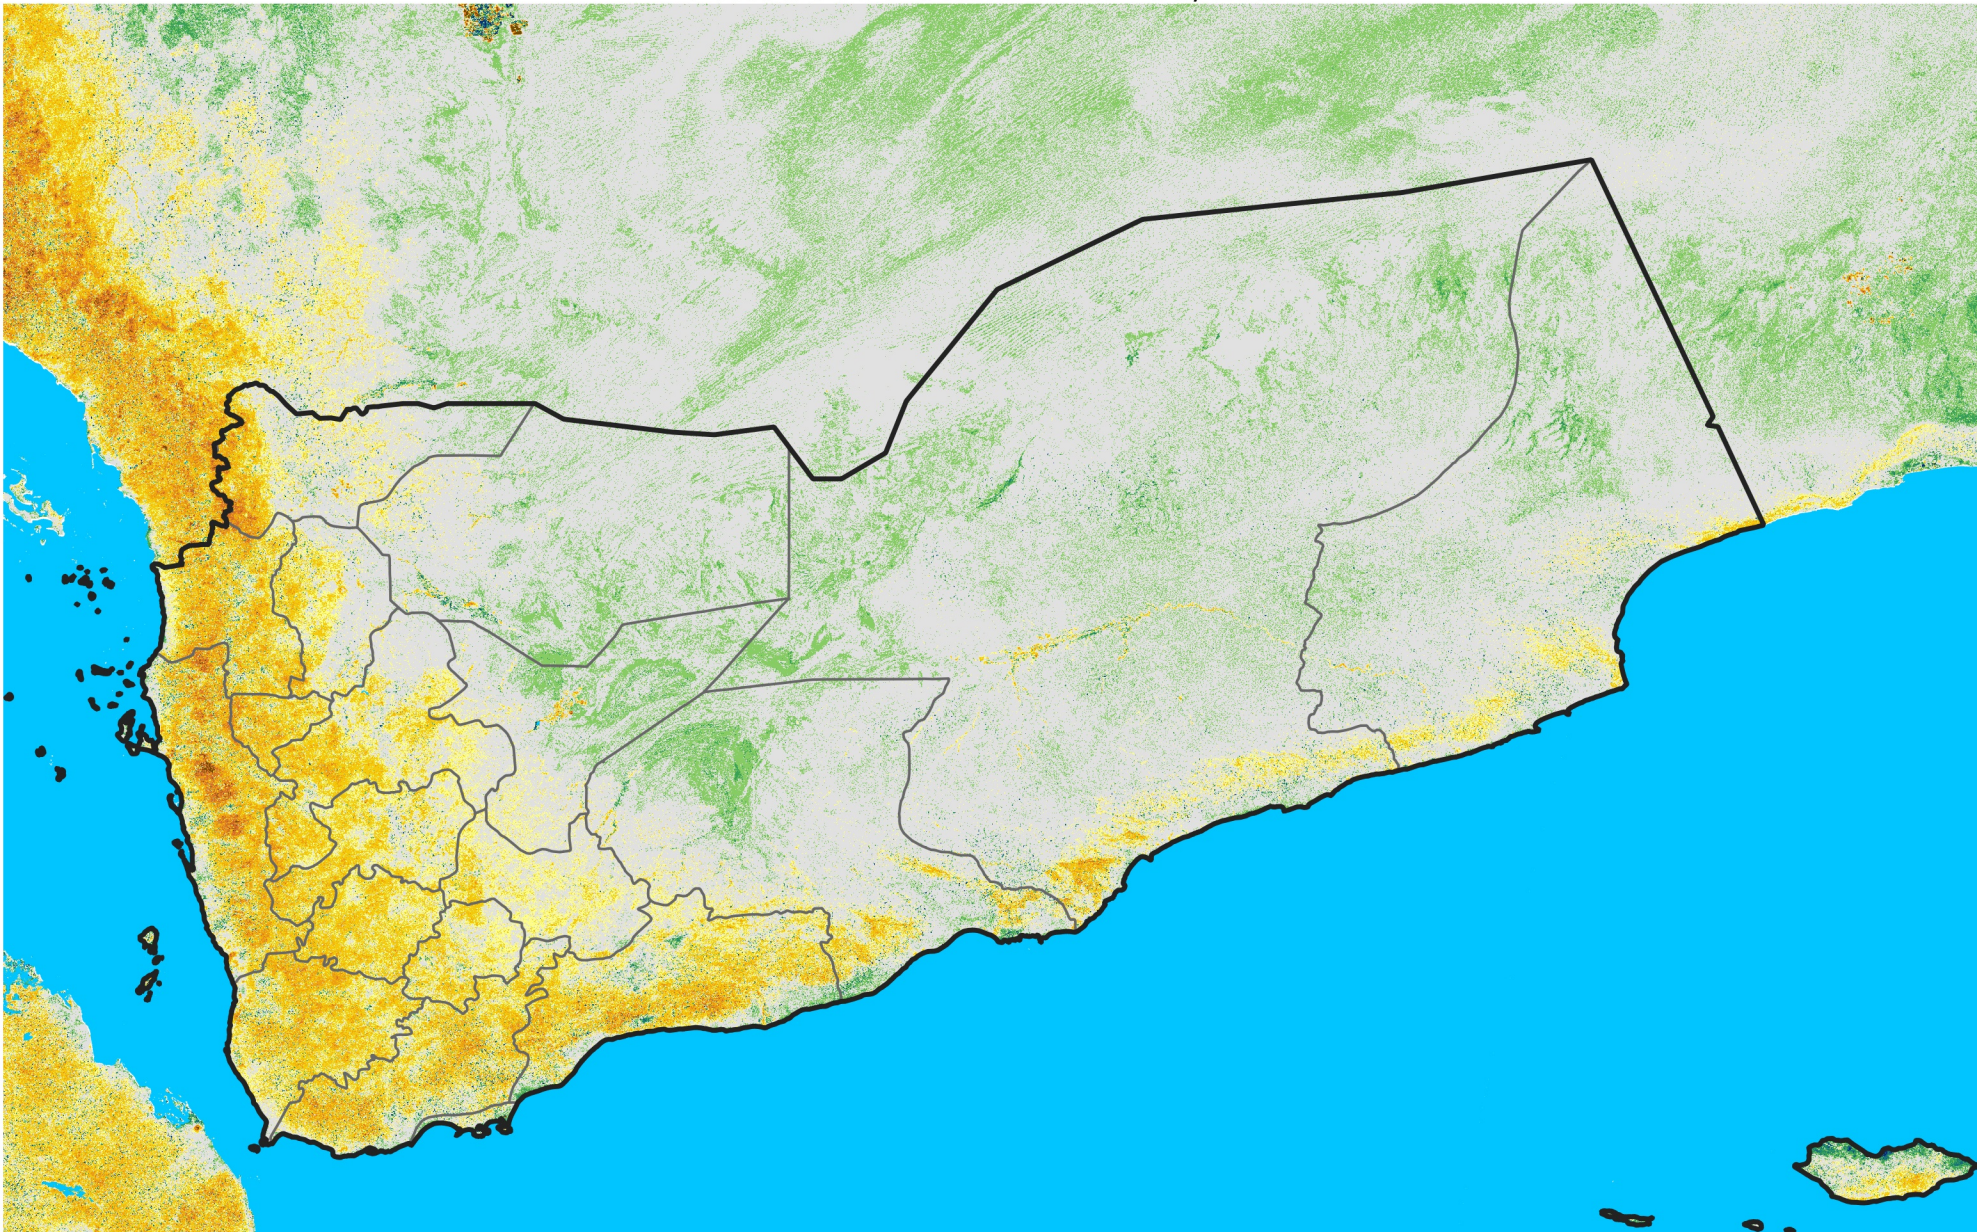

Yemen

Percent of Mean NDVI

2007 / mean (2003 - 2022)

Period 36 / December 21 - 31, 2007

Percent of Normal