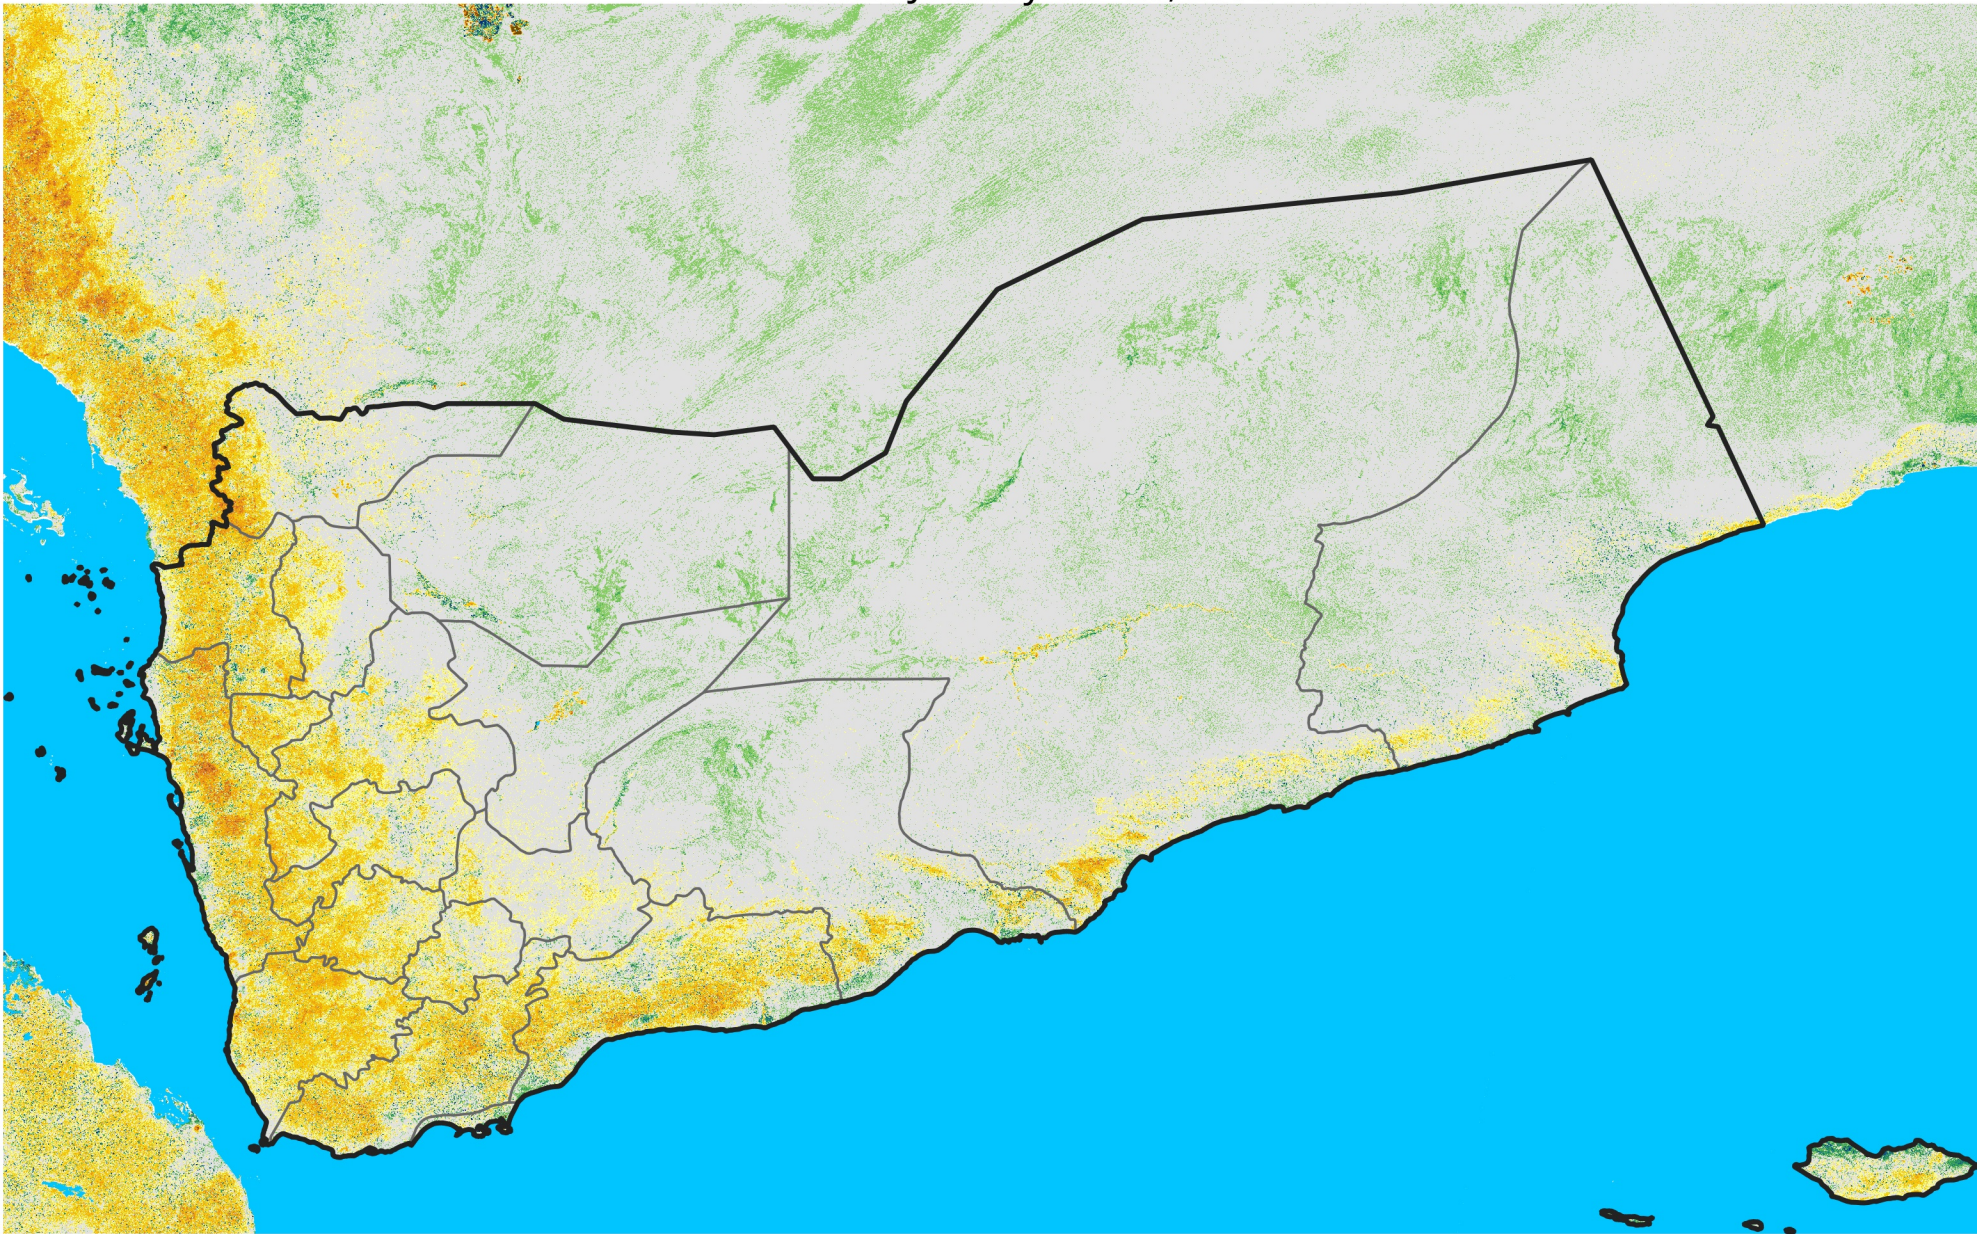

Yemen

Percent of Mean NDVI

2008 / mean (2003 - 2022)

Period 02 / January 11 - 20, 2008

Percent of Normal