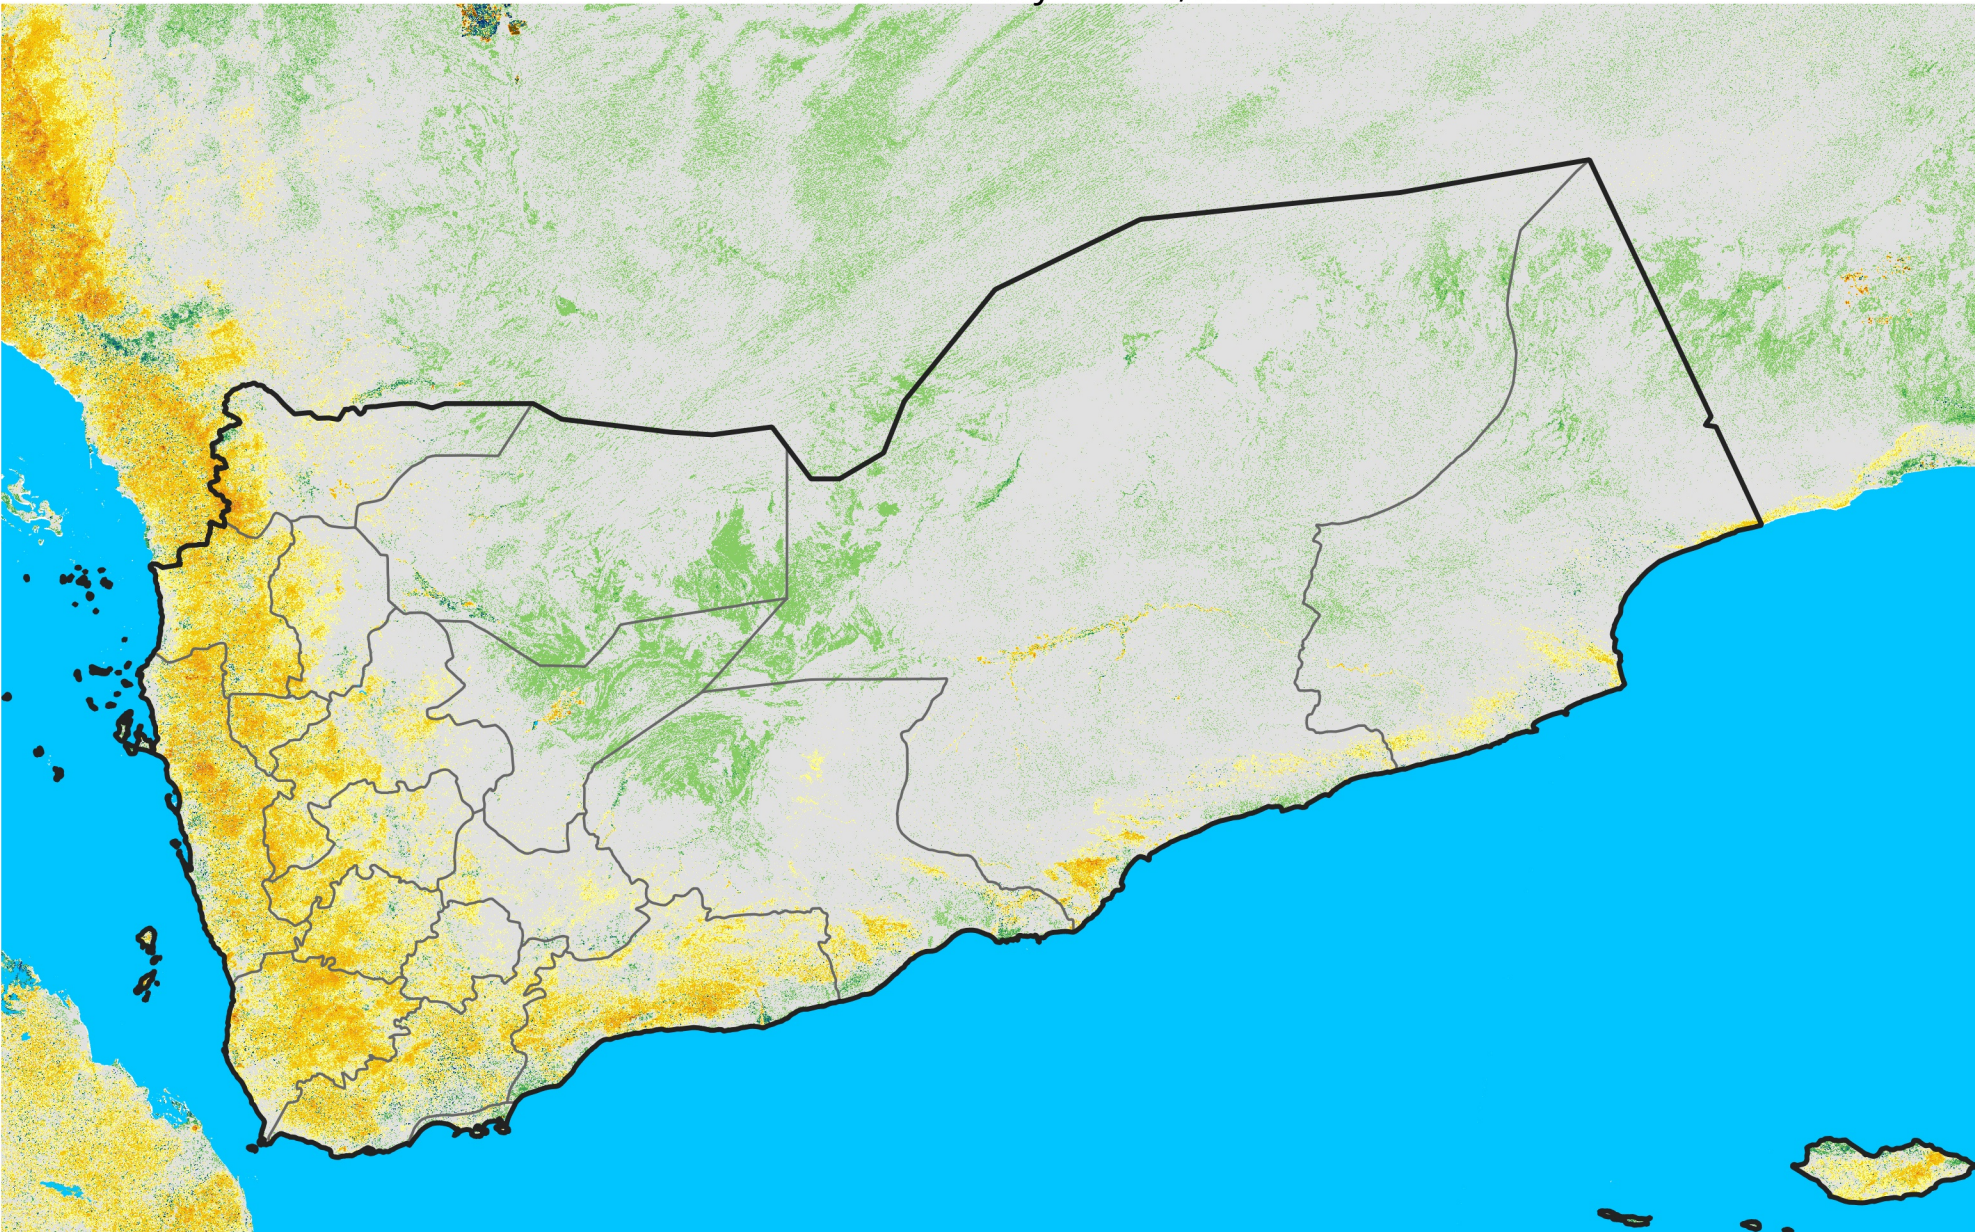

Yemen

Percent of Mean NDVI

2008 / mean (2003 - 2022)

Period 04 / February 01 - 10, 2008

Percent of Normal