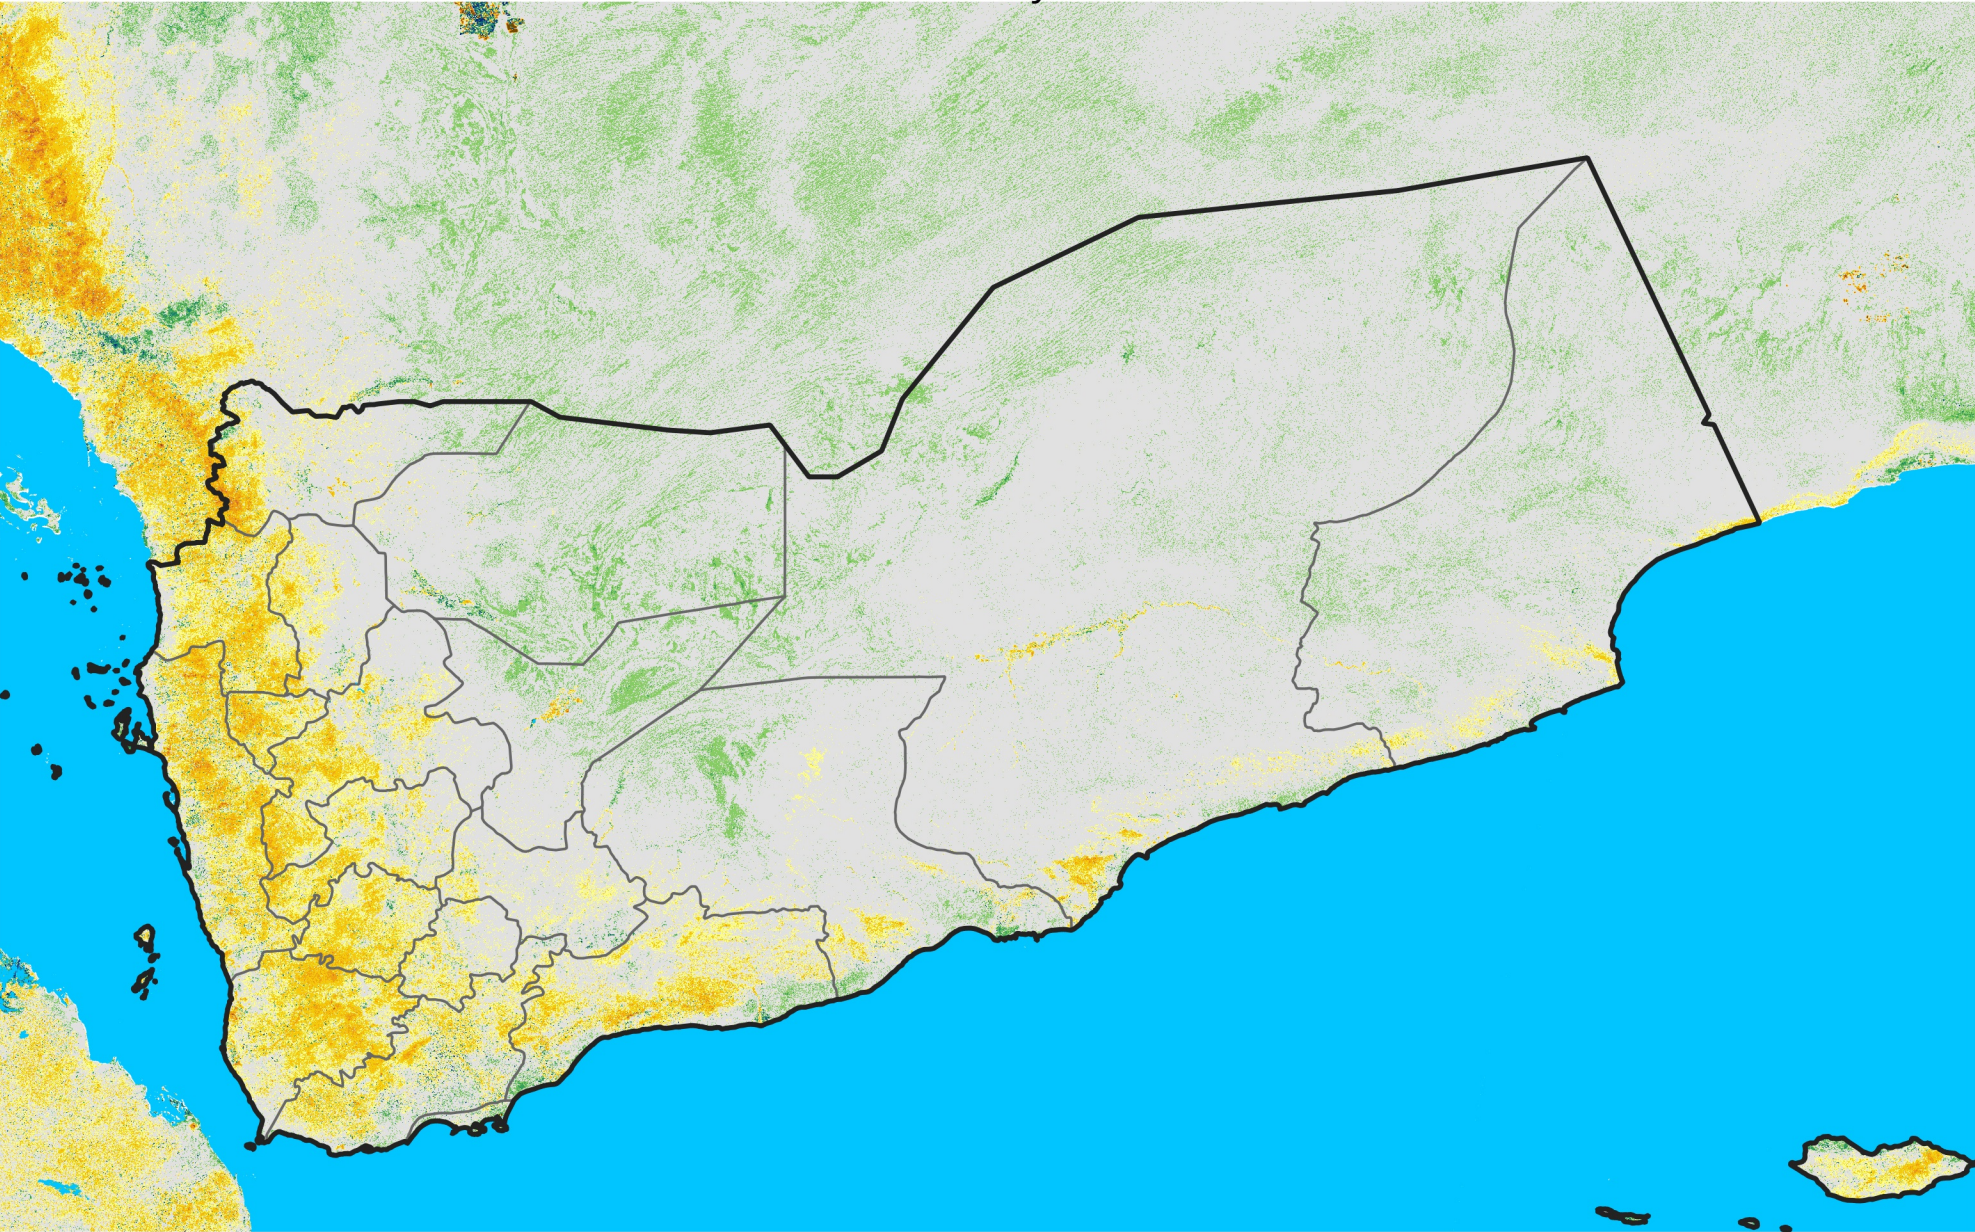

Yemen

Percent of Mean NDVI

2008 / mean (2003 - 2022)

Period 05 / February 11 - 20, 2008

Percent of Normal