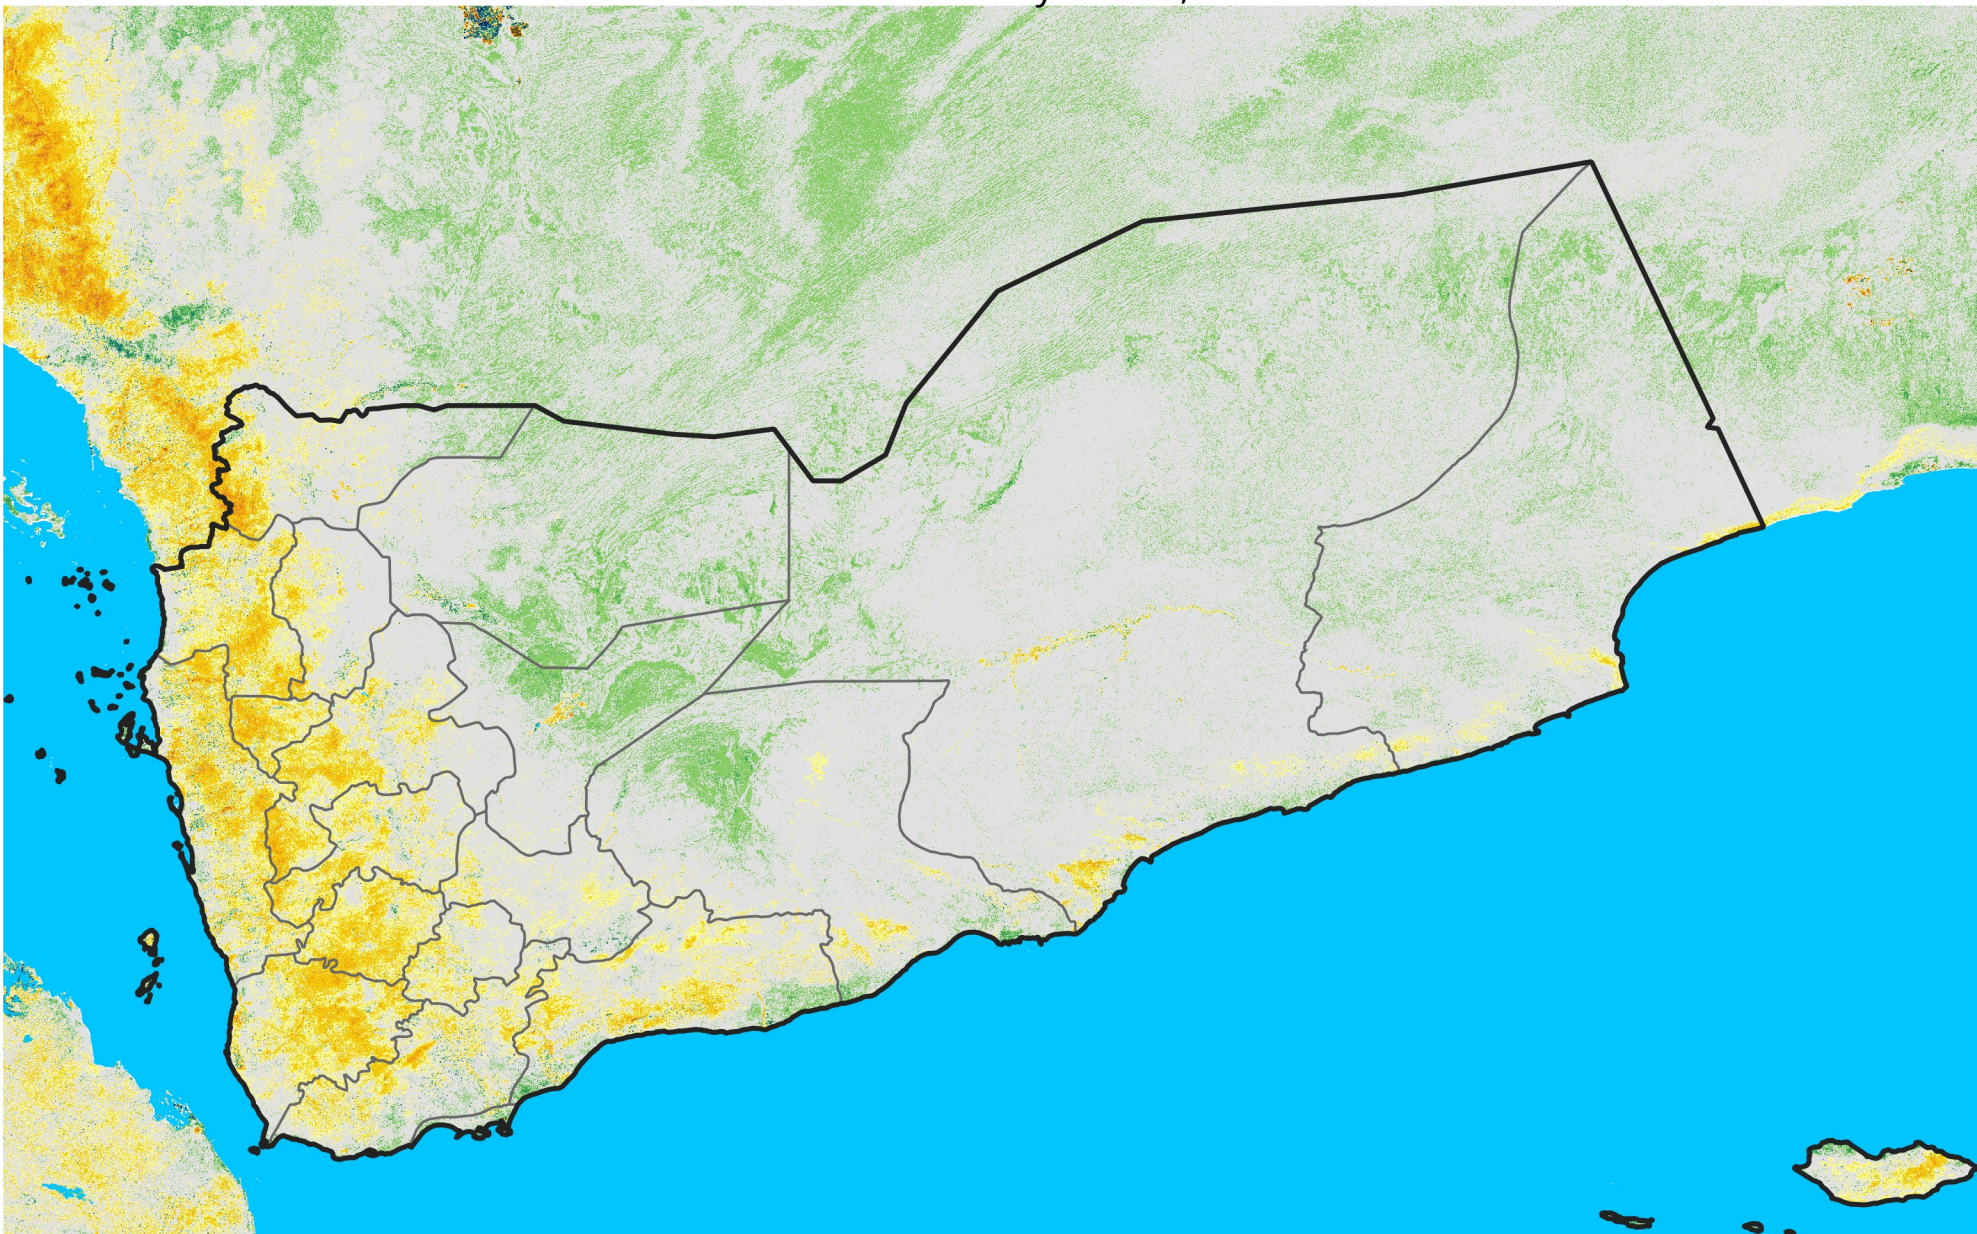

Yemen

Percent of Mean NDVI

2008 / mean (2003 - 2022)

Period 06 / February 21 - 29, 2008

Percent of Normal