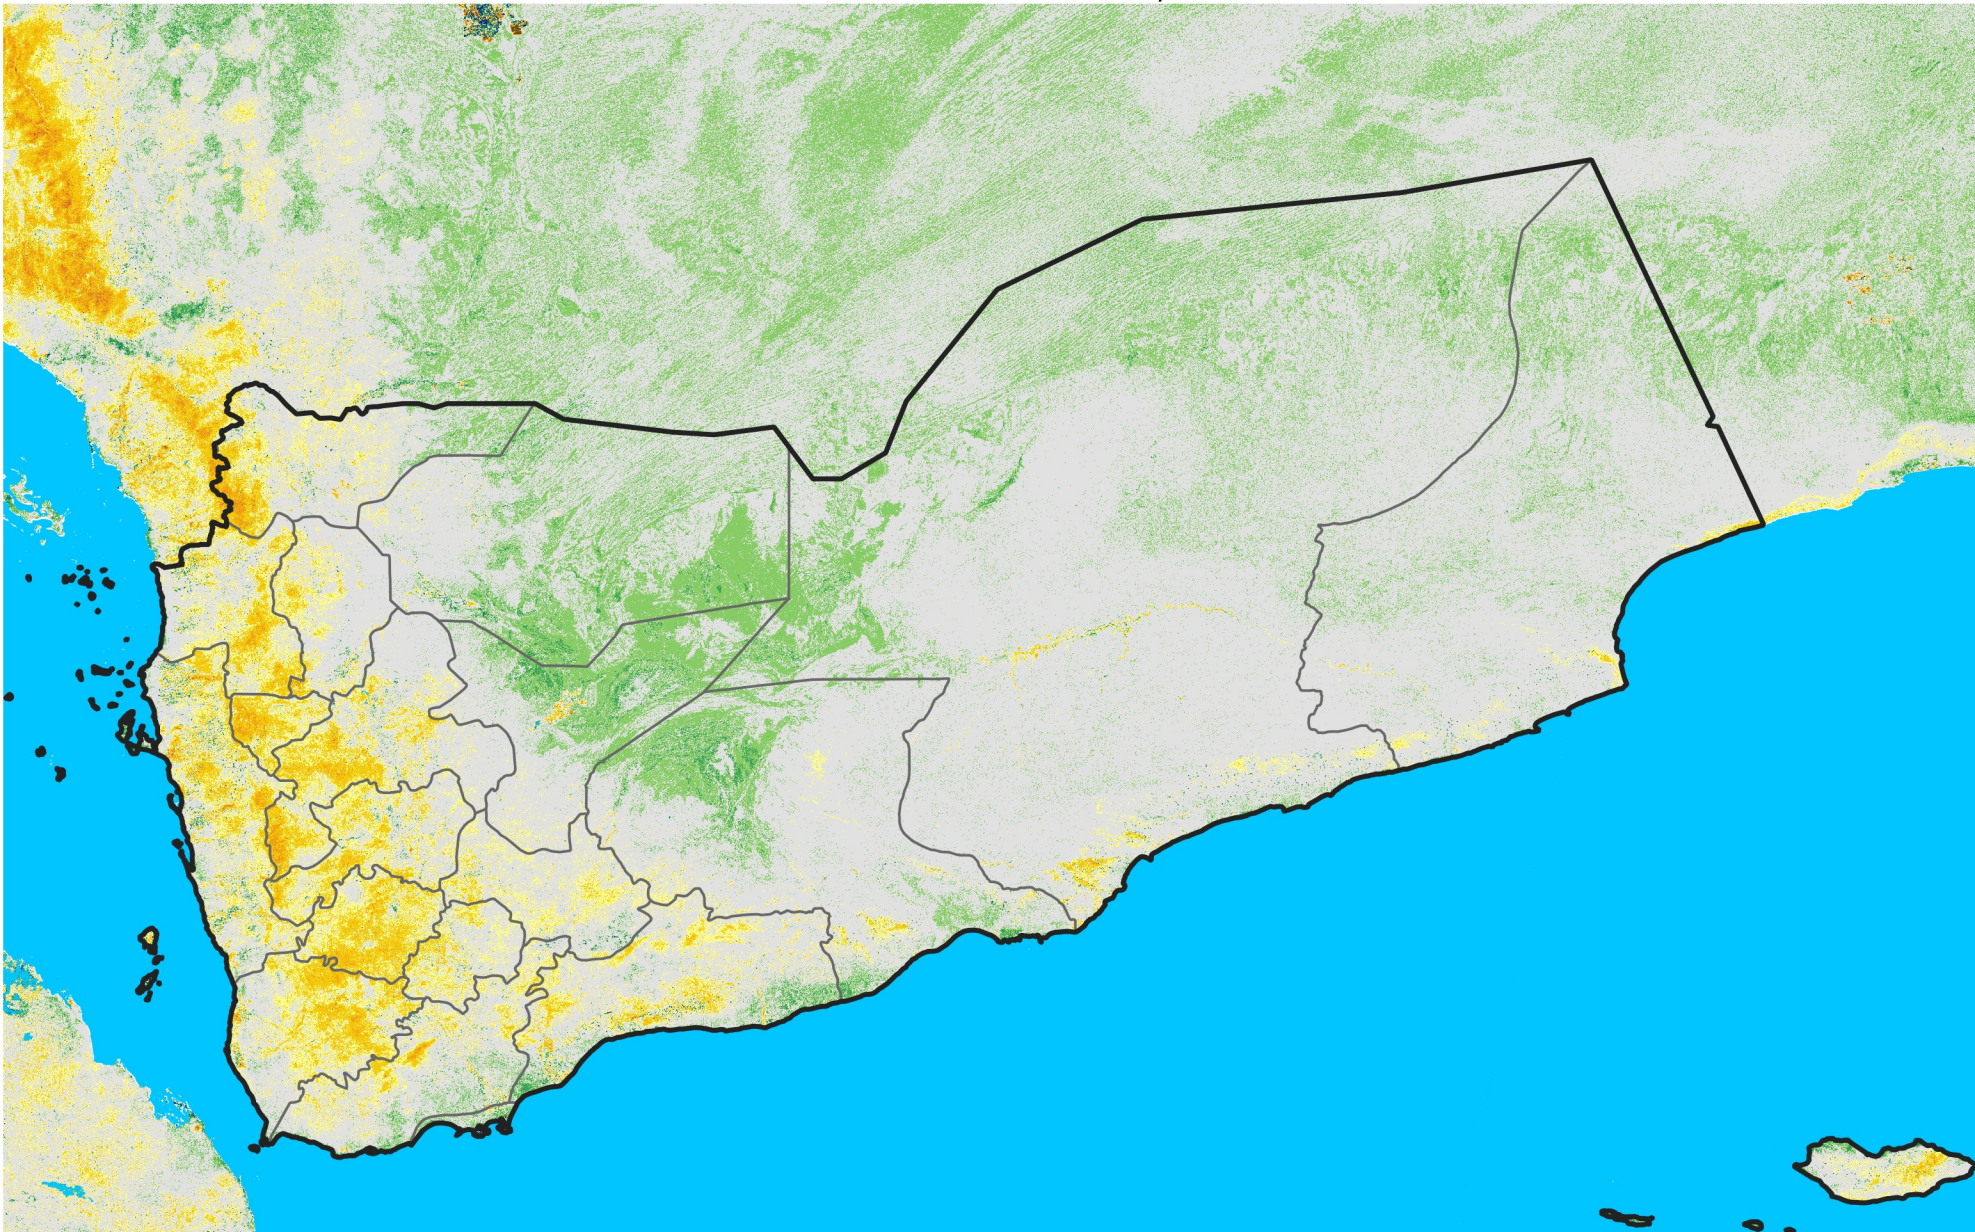

Yemen

Percent of Mean NDVI

2008 / mean (2003 - 2022)

Period 07 / March 01 - 10, 2008

Percent of Normal