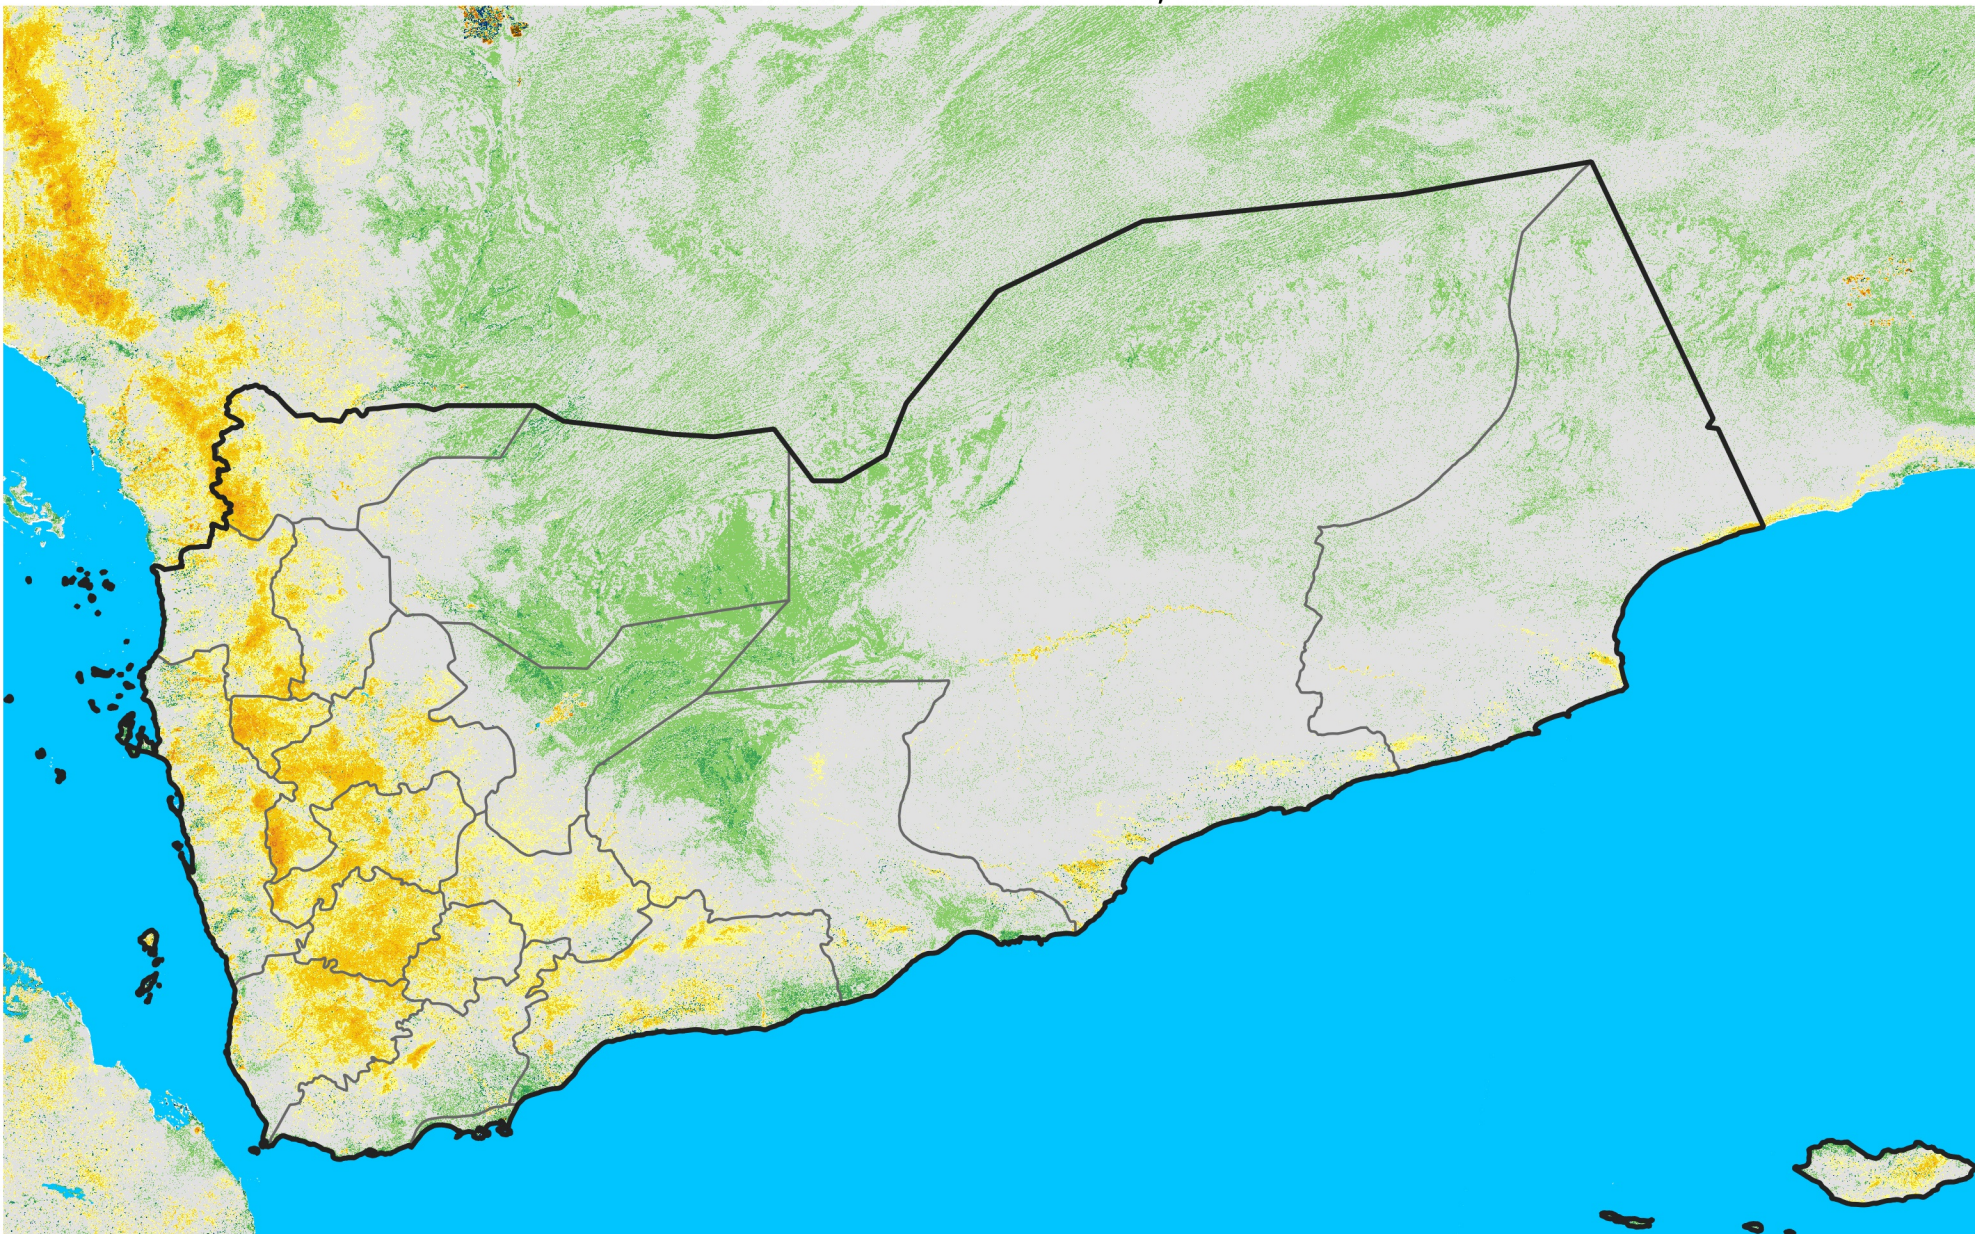

Yemen

Percent of Mean NDVI

2008 / mean (2003 - 2022)

Period 08 / March 11 - 20, 2008

Percent of Normal