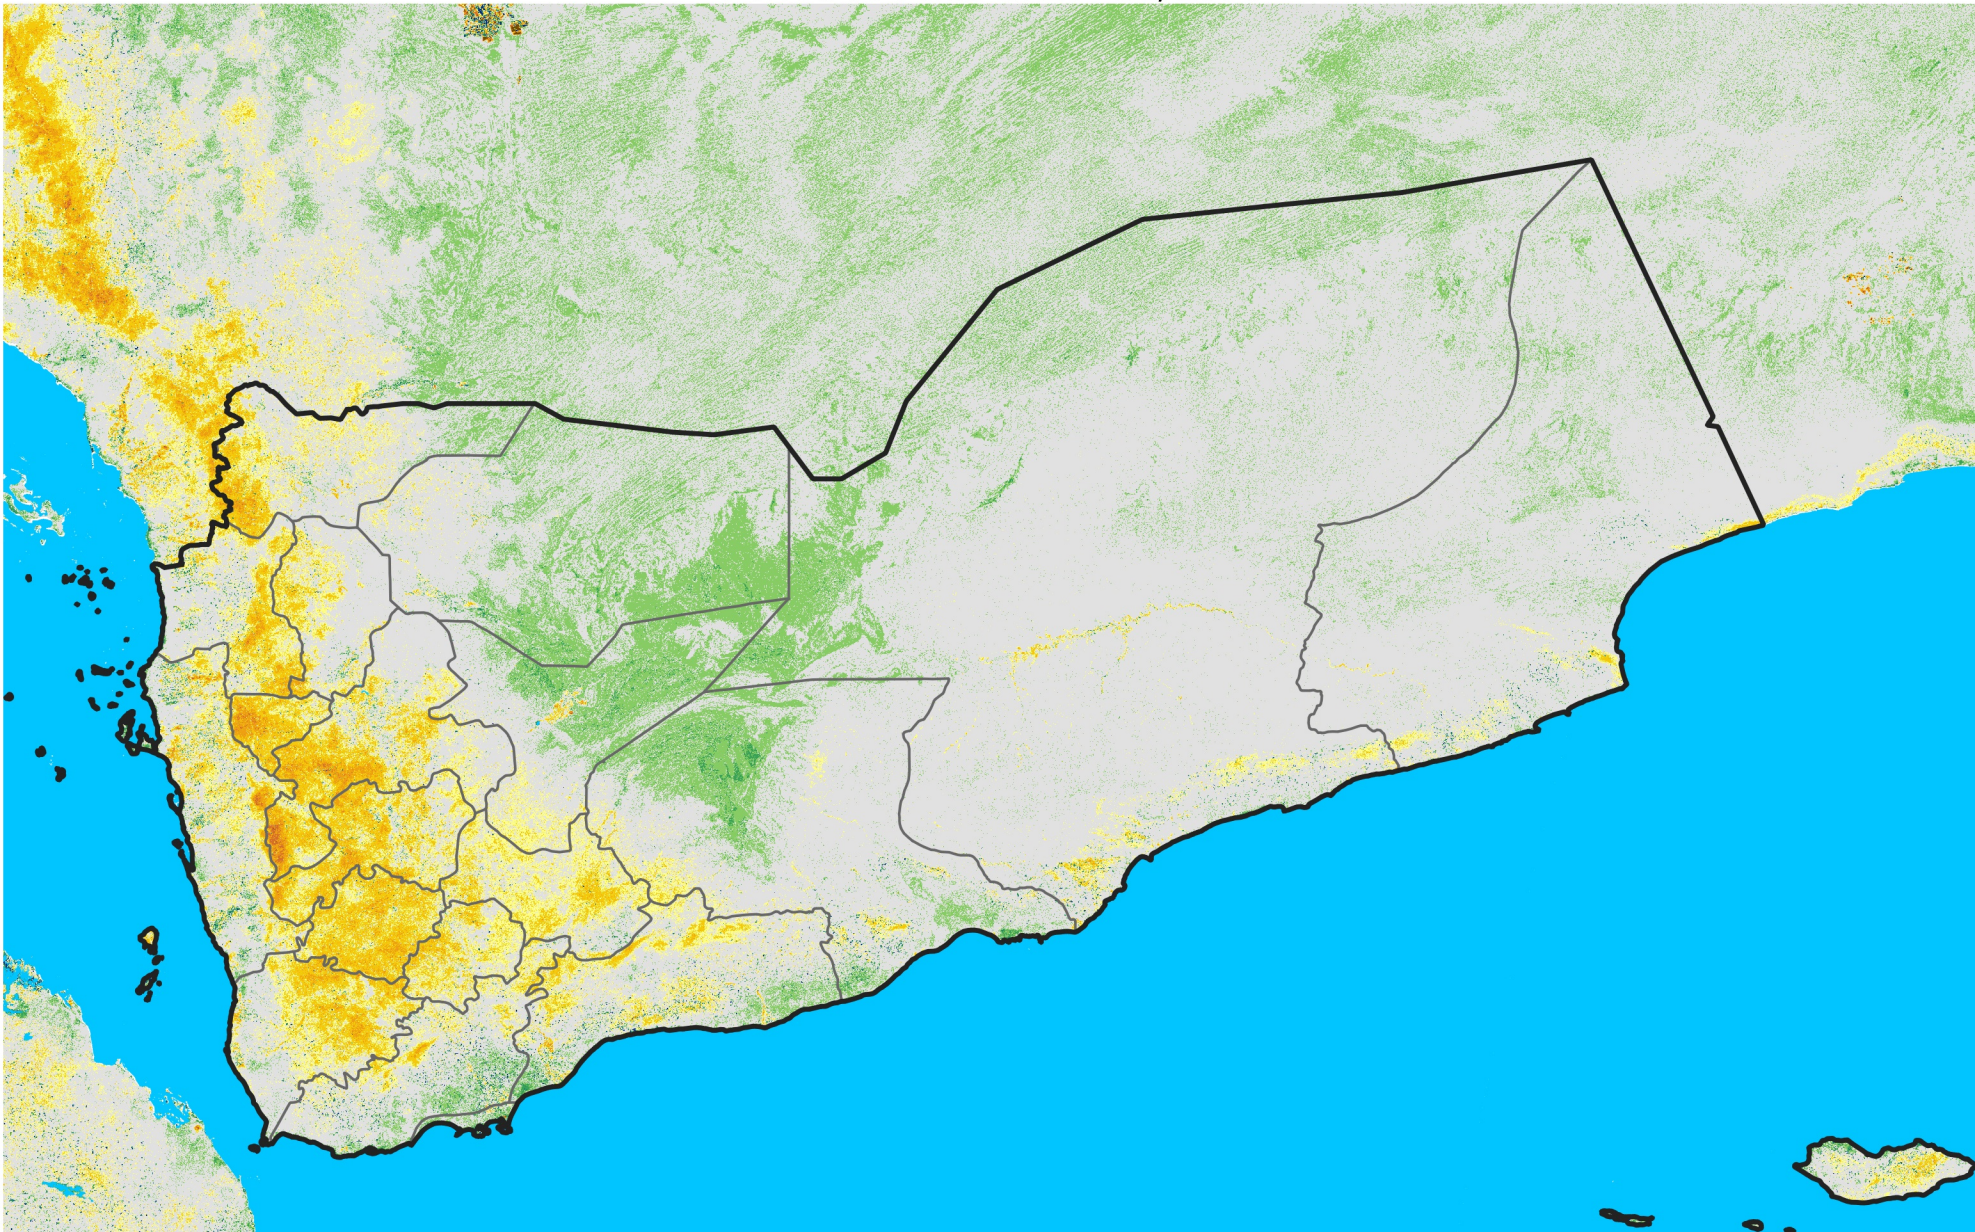

Yemen

Percent of Mean NDVI

2008 / mean (2003 - 2022)

Period 09 / March 21 - 31, 2008

Percent of Normal