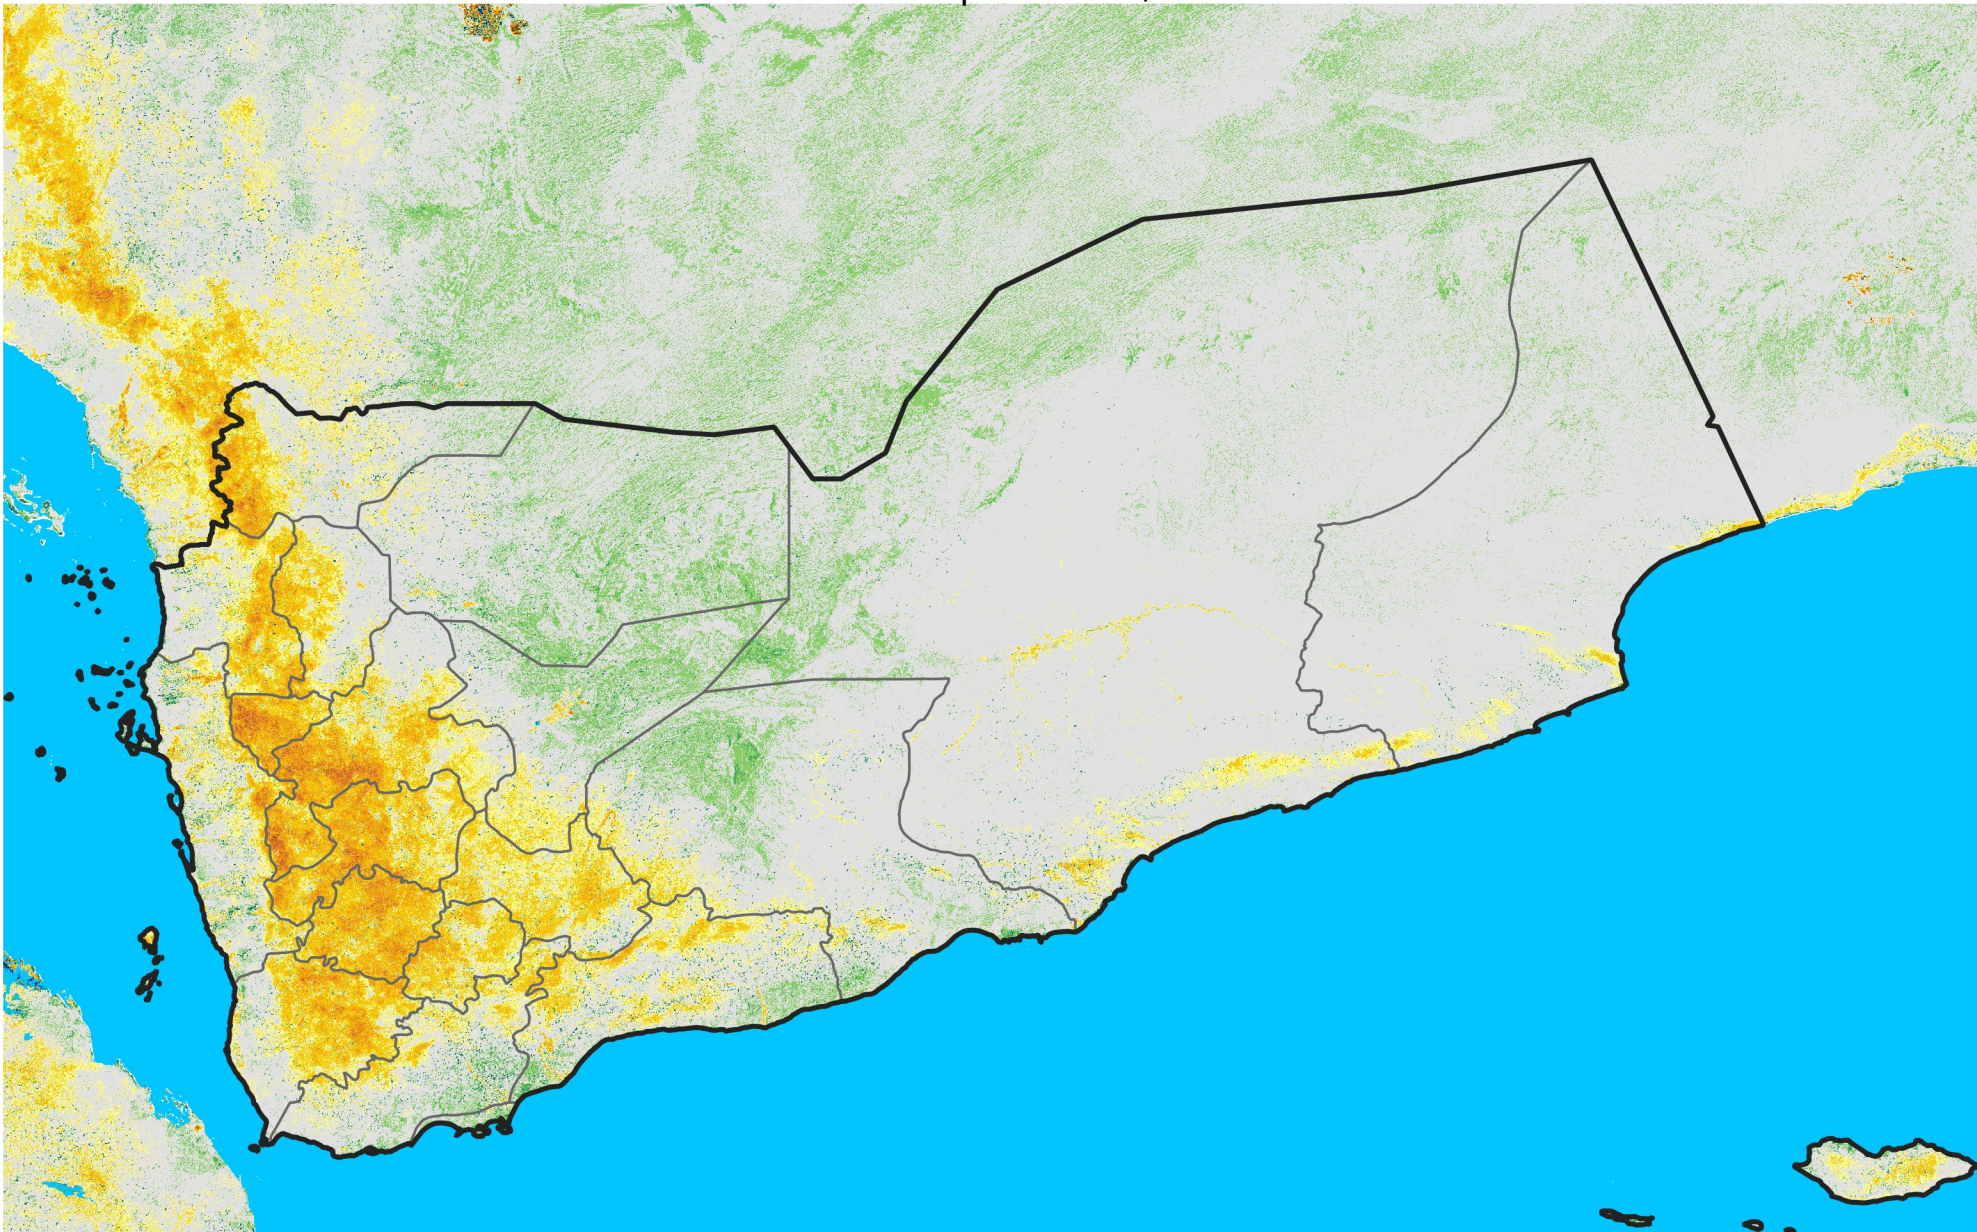

Yemen

Percent of Mean NDVI

2008 / mean (2003 - 2022)

Period 11 / April 11 - 20, 2008

Percent of Normal