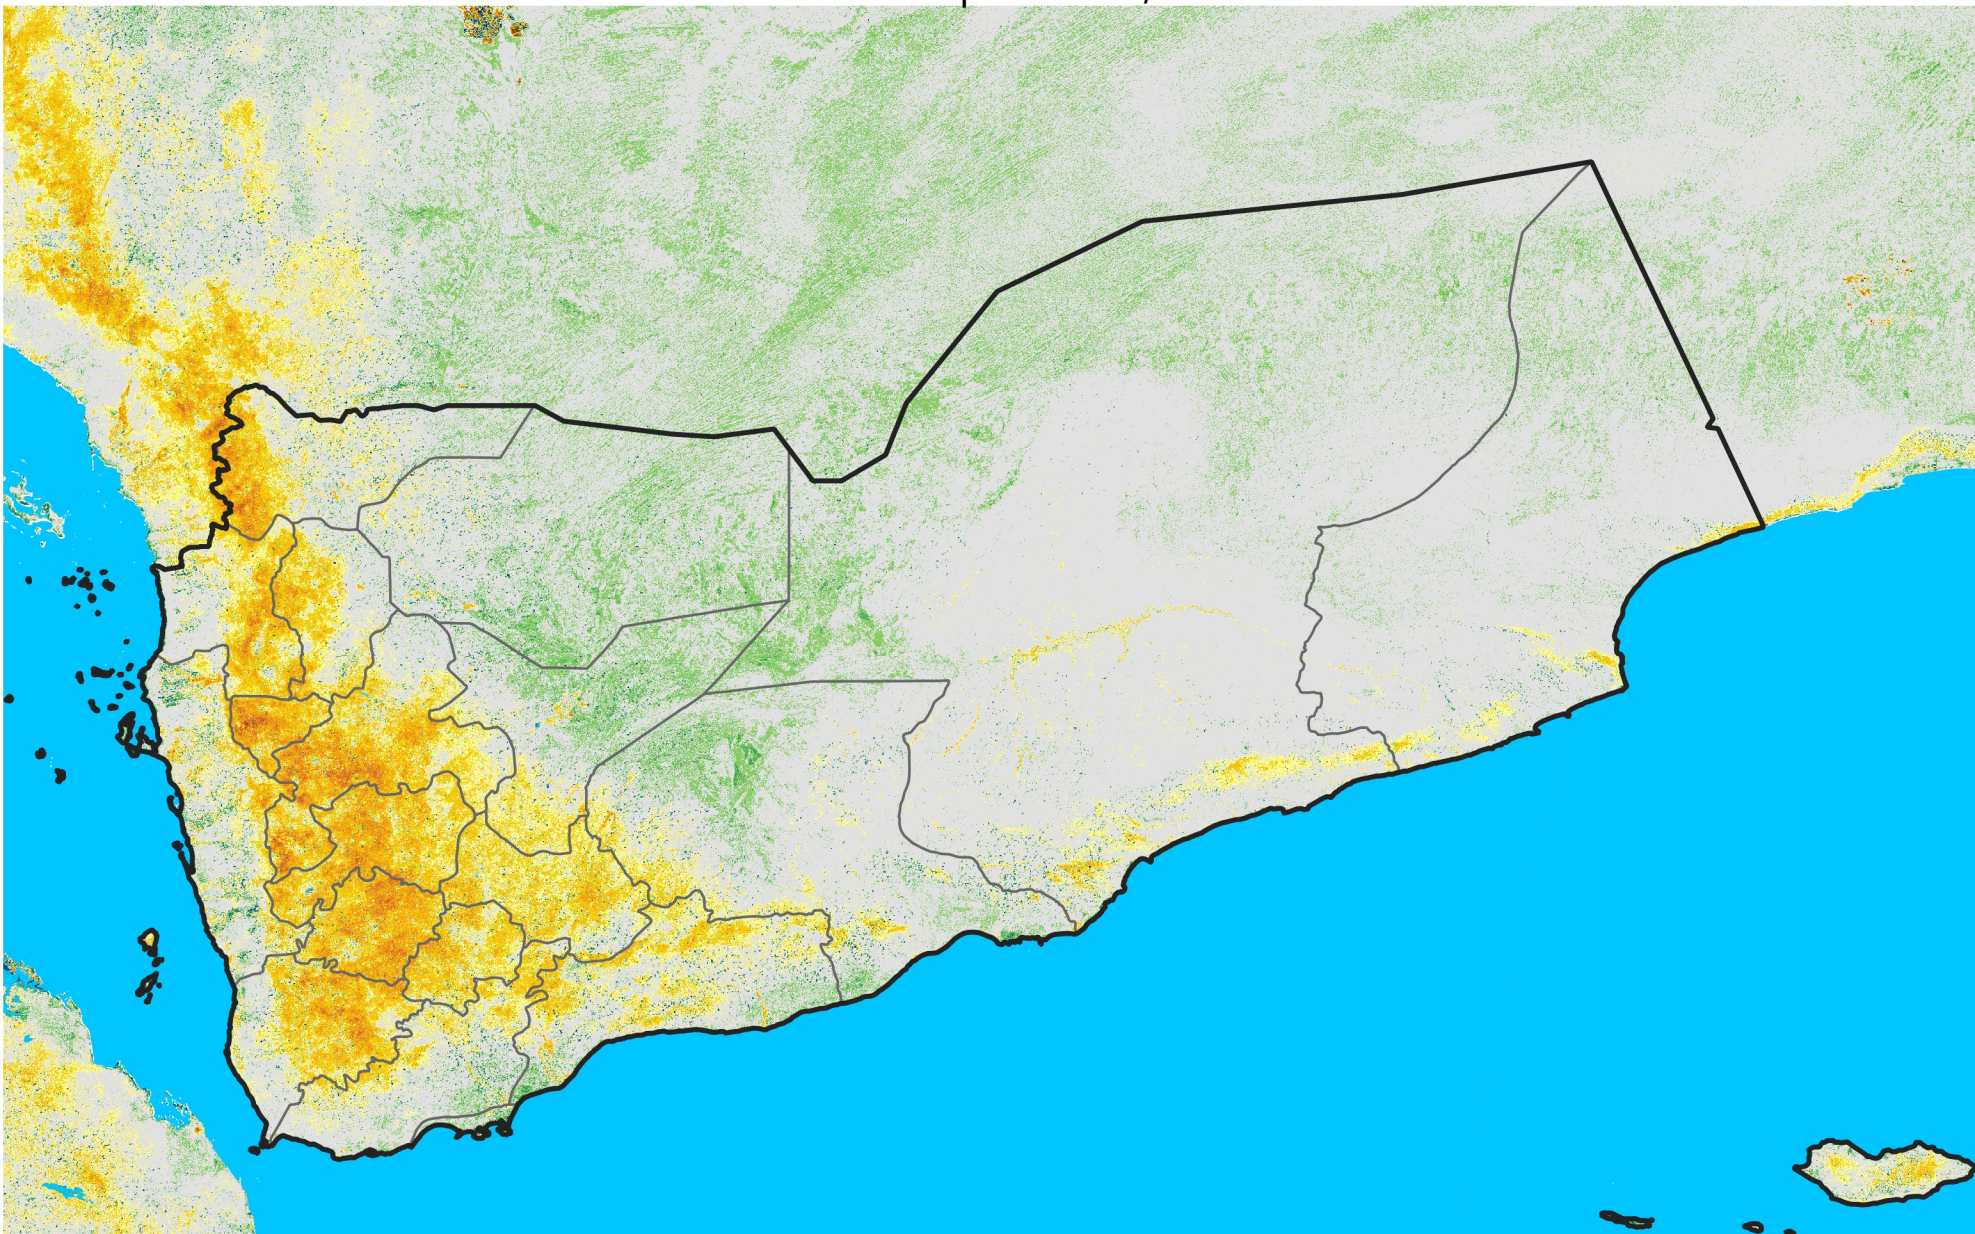

Yemen

Percent of Mean NDVI

2008 / mean (2003 - 2022)

Period 12 / April 21 - 30, 2008

Percent of Normal