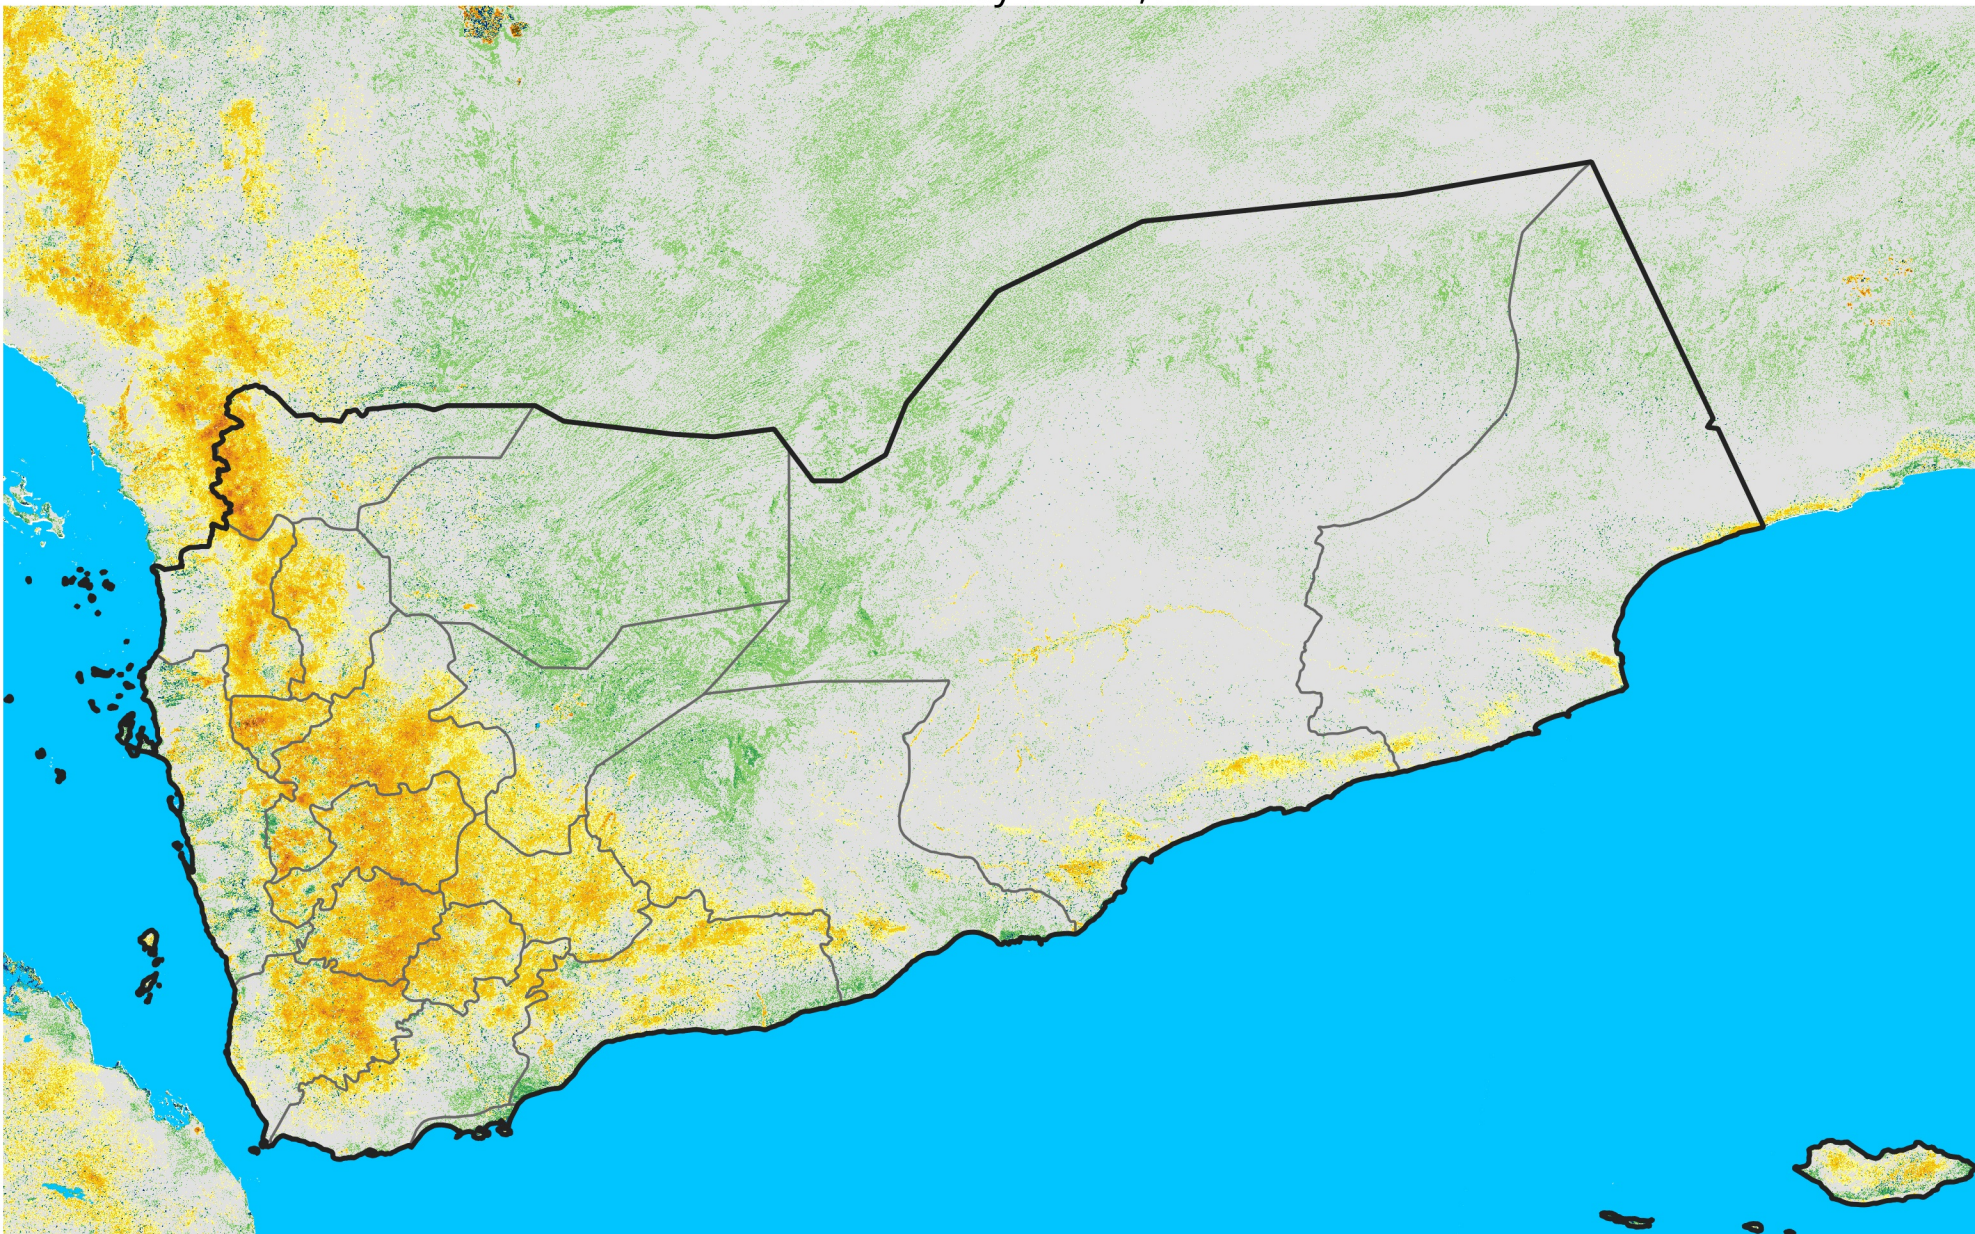

Yemen

Percent of Mean NDVI

2008 / mean (2003 - 2022)

Period 13 / May 01 - 10, 2008

Percent of Normal