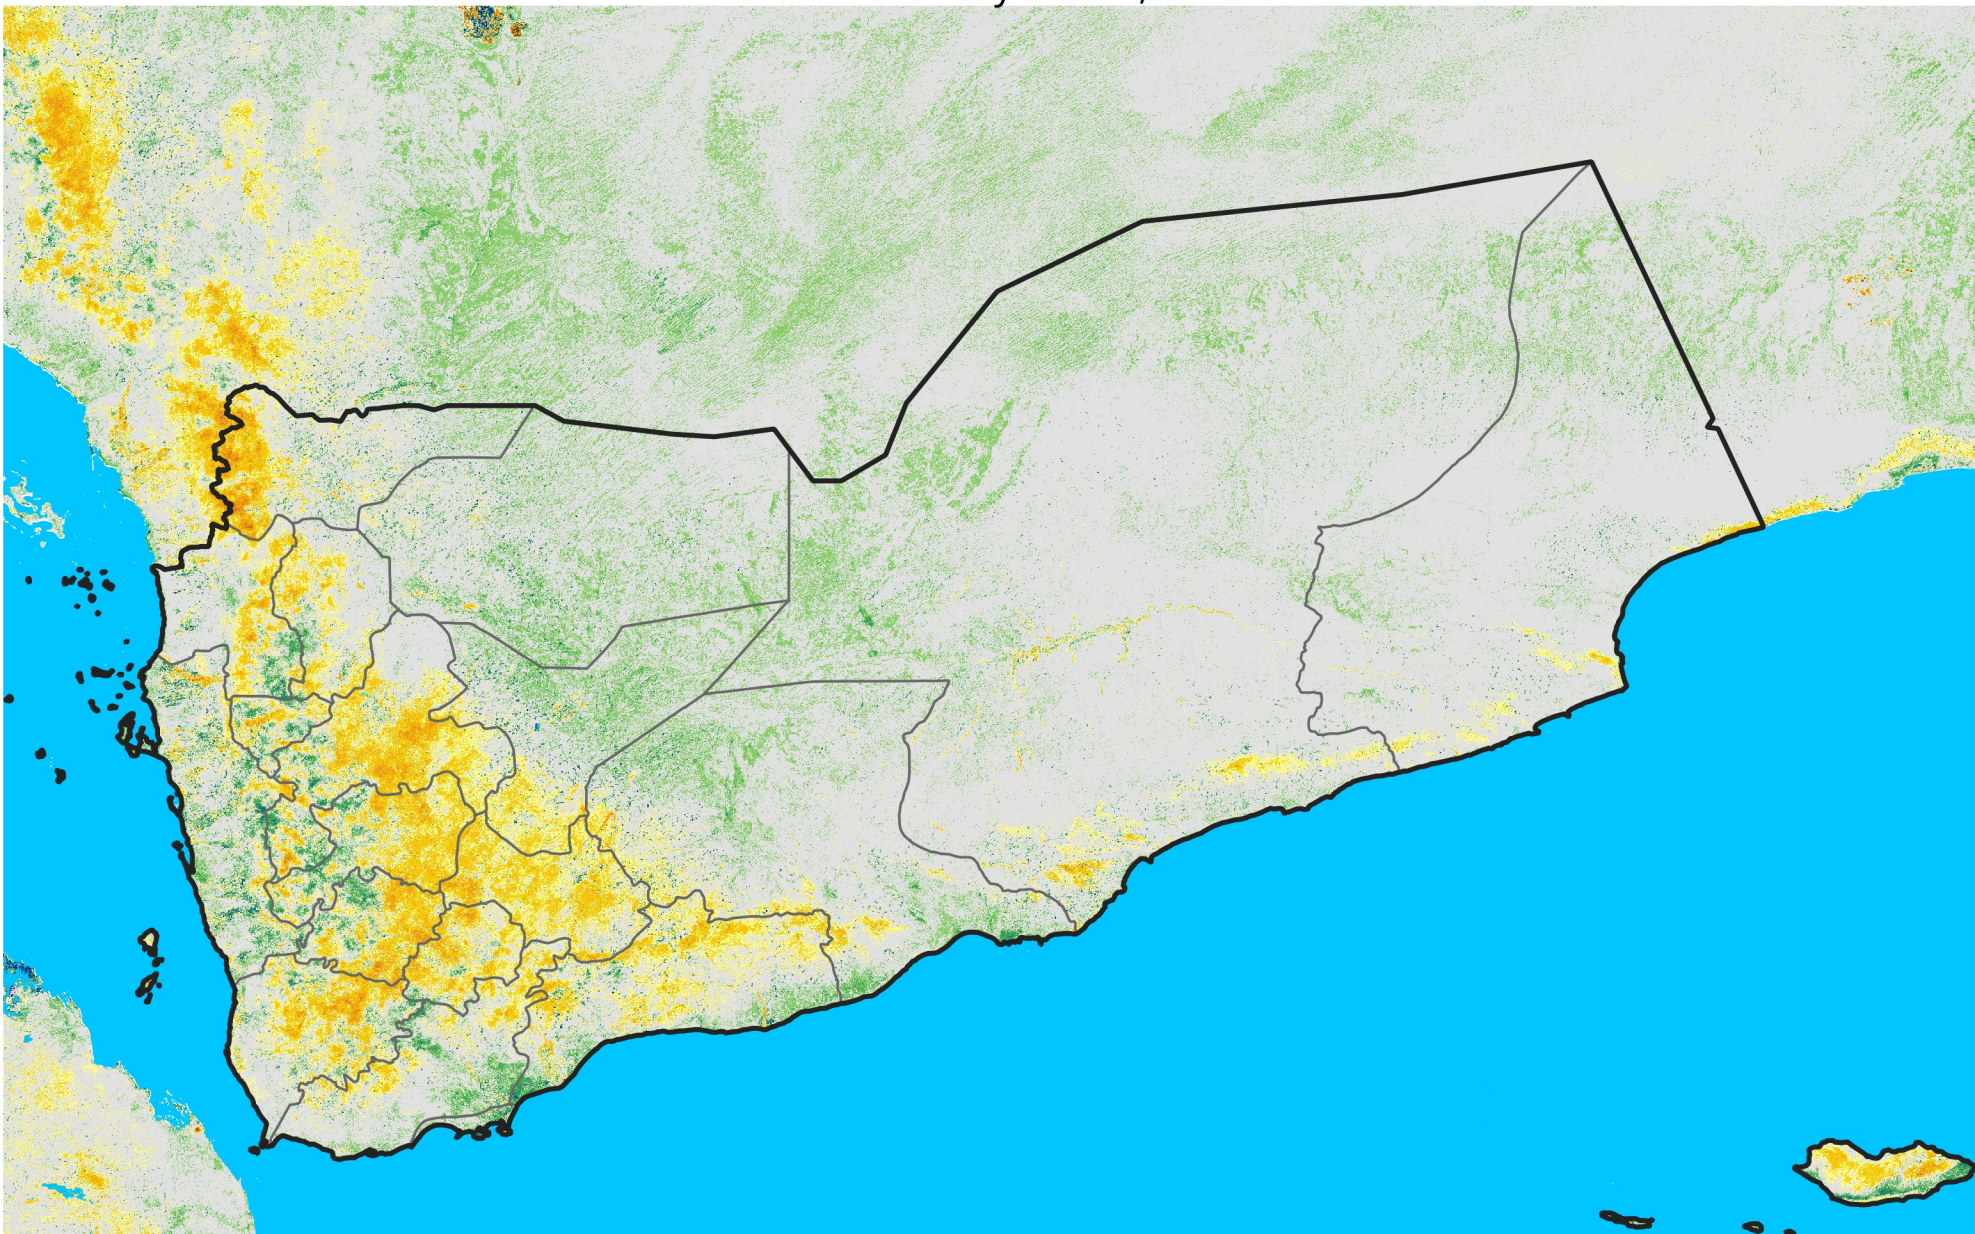

Yemen

Percent of Mean NDVI

2008 / mean (2003 - 2022)

Period 15 / May 21 - 31, 2008

Percent of Normal