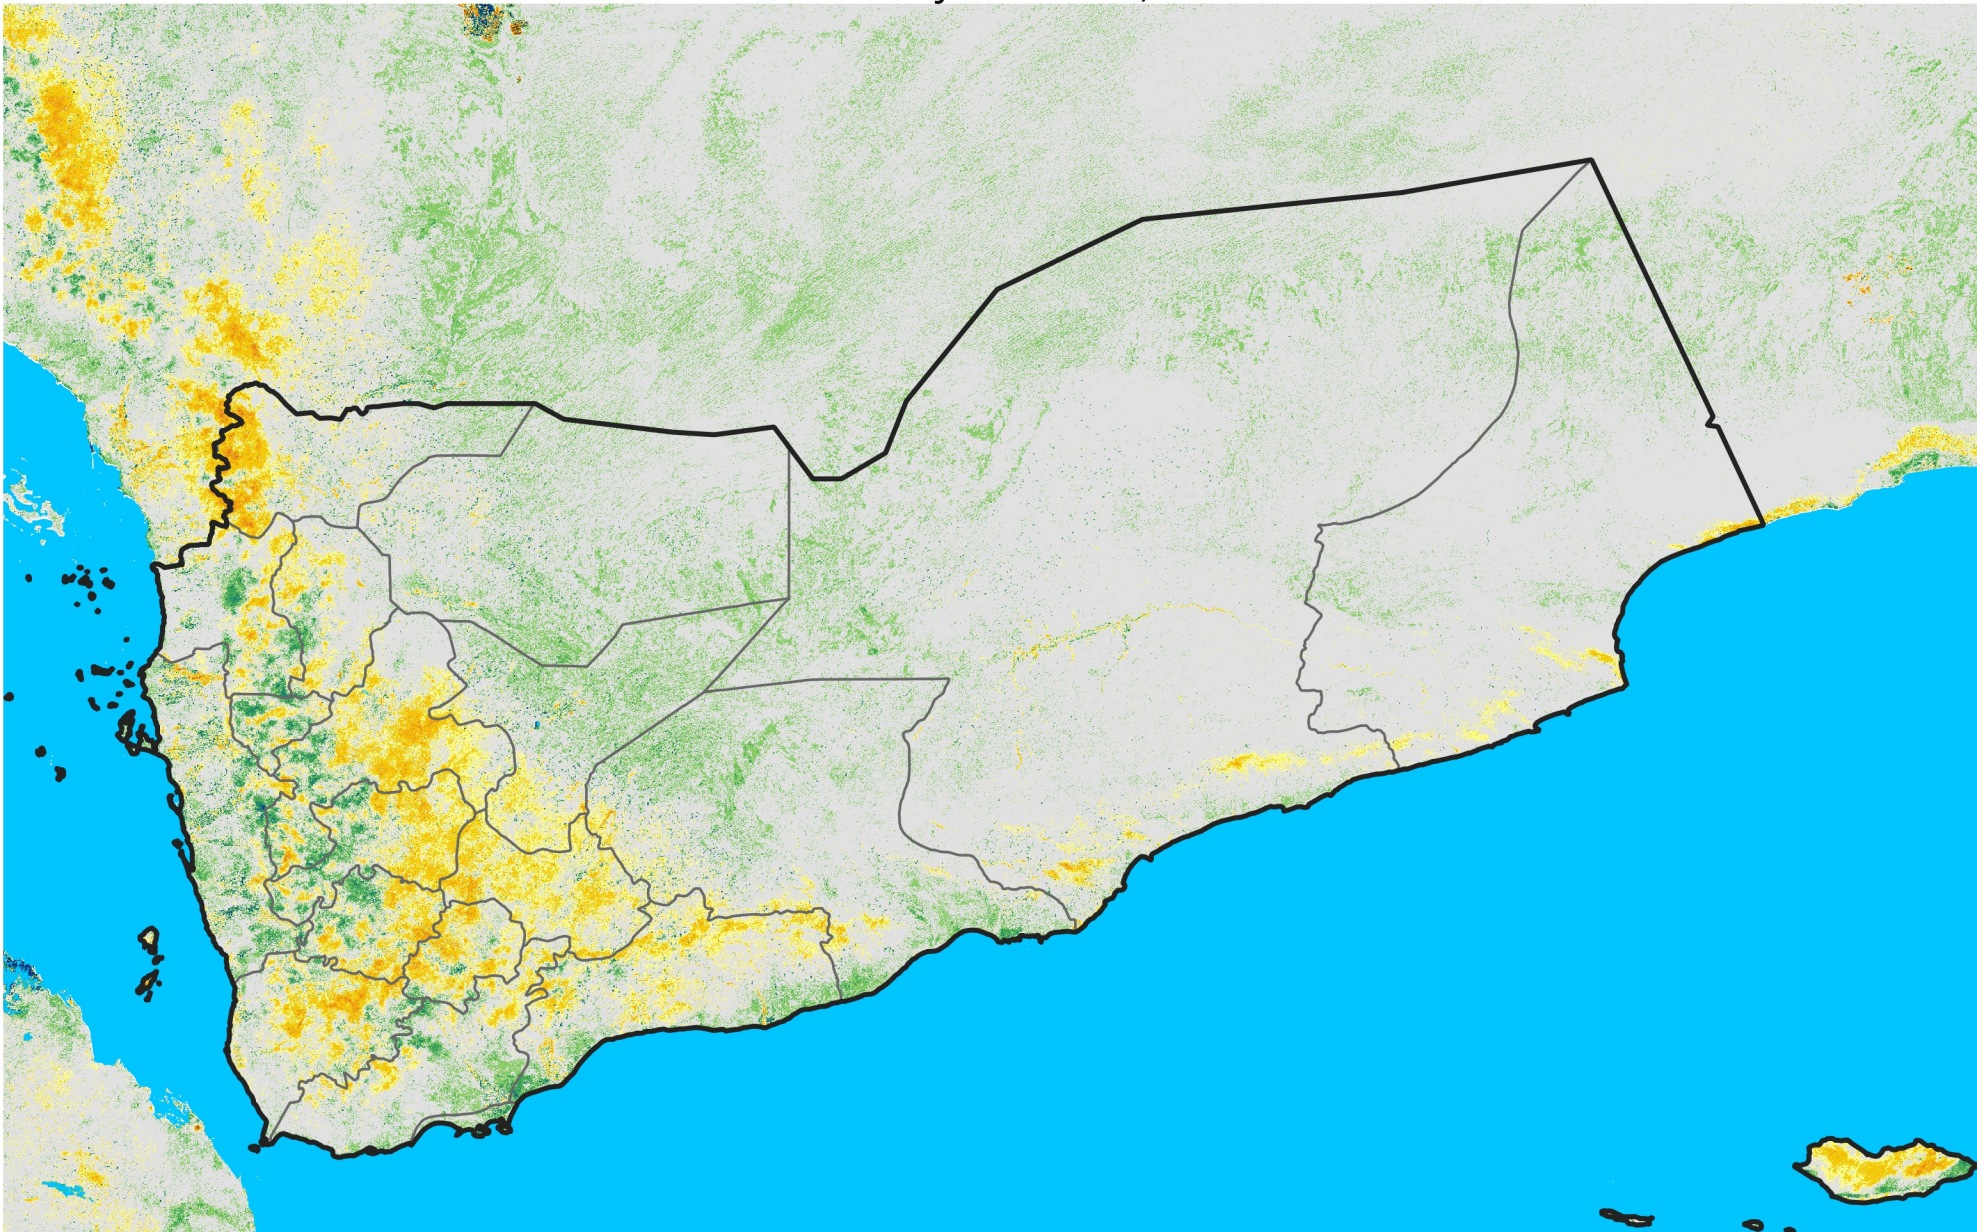

Yemen

Percent of Mean NDVI

2008 / mean (2003 - 2022)

Period 16 / June 01 - 10, 2008

Percent of Normal