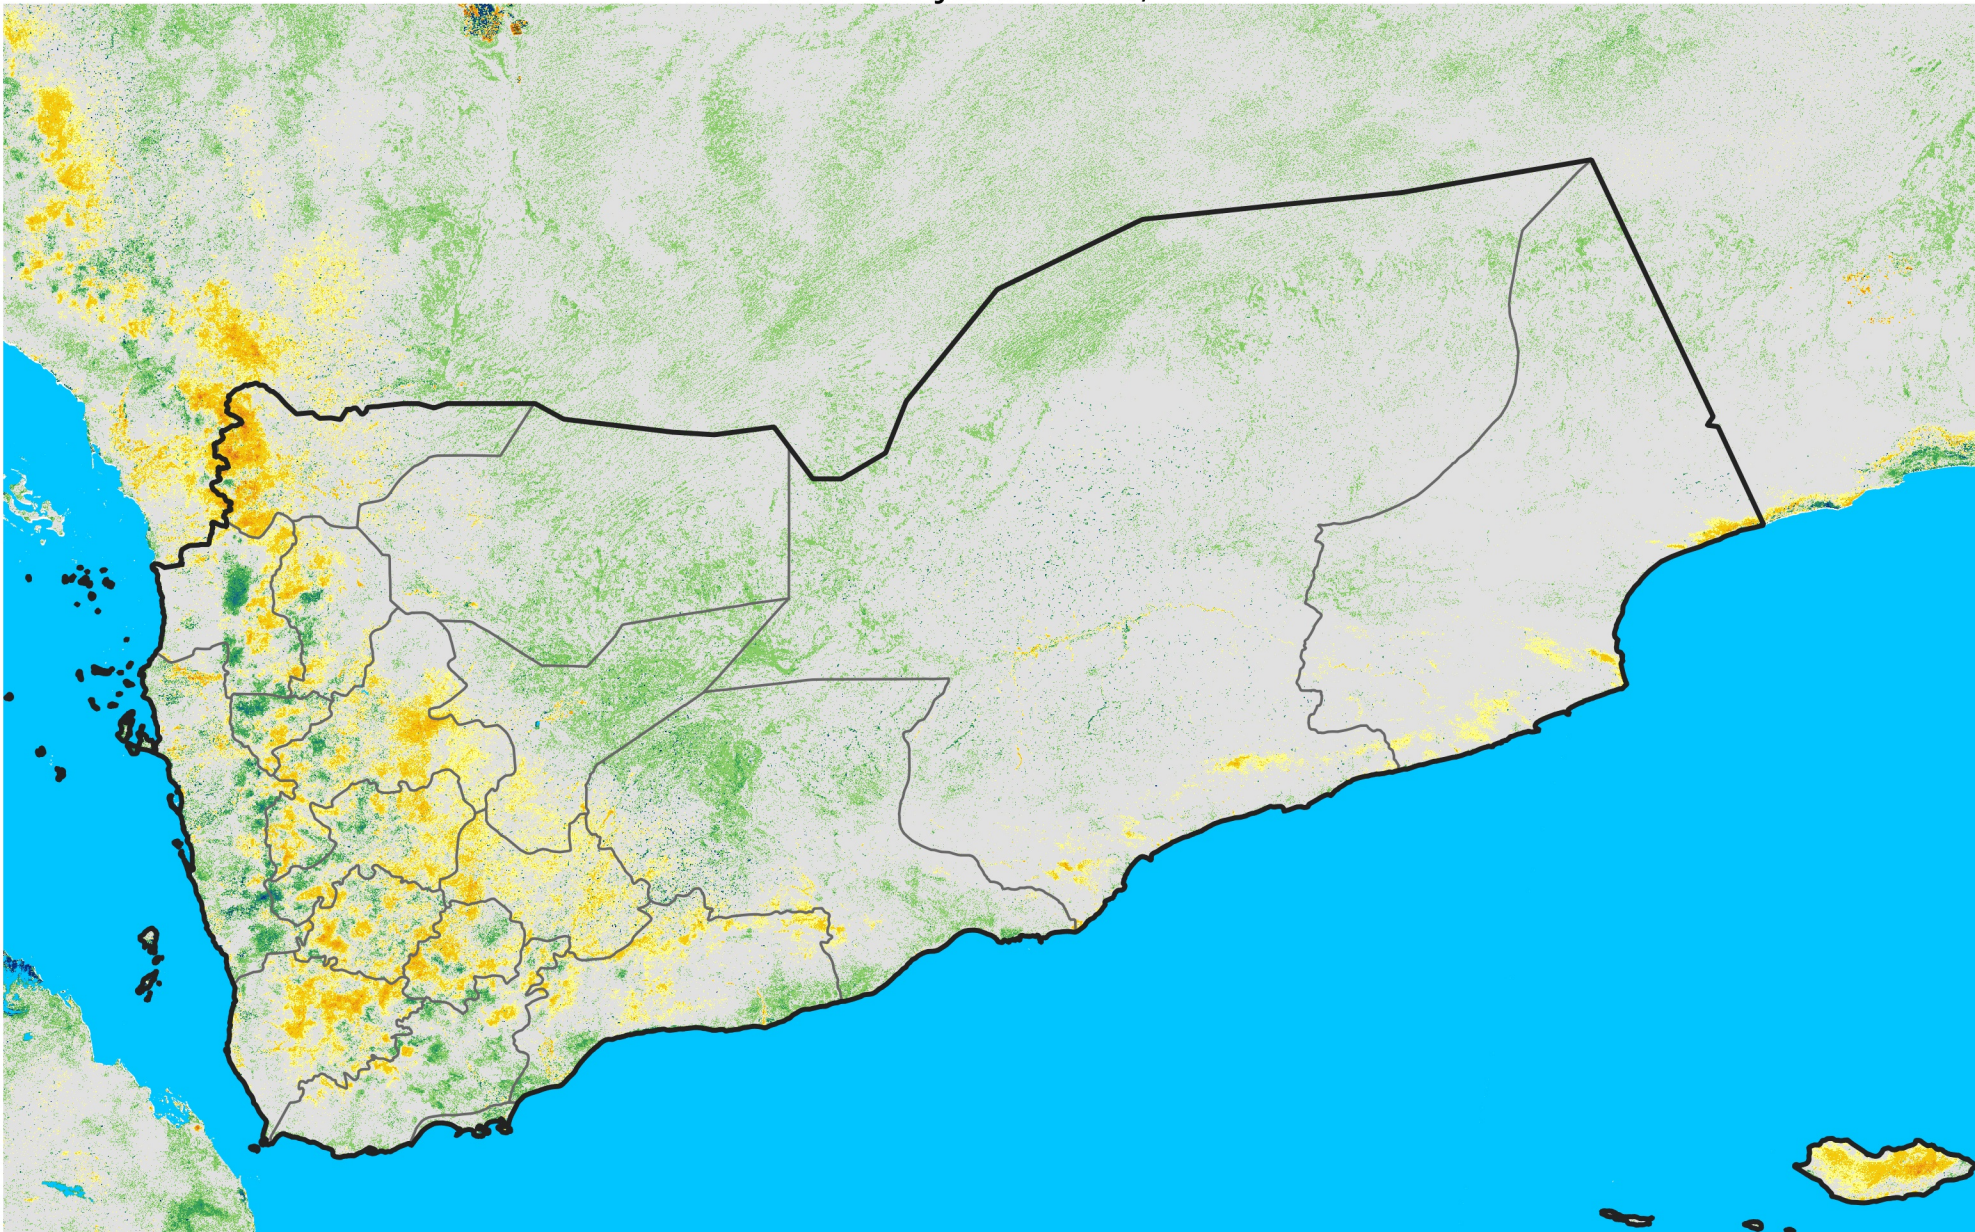

Yemen

Percent of Mean NDVI

2008 / mean (2003 - 2022)

Period 18 / June 21 - 30, 2008

Percent of Normal