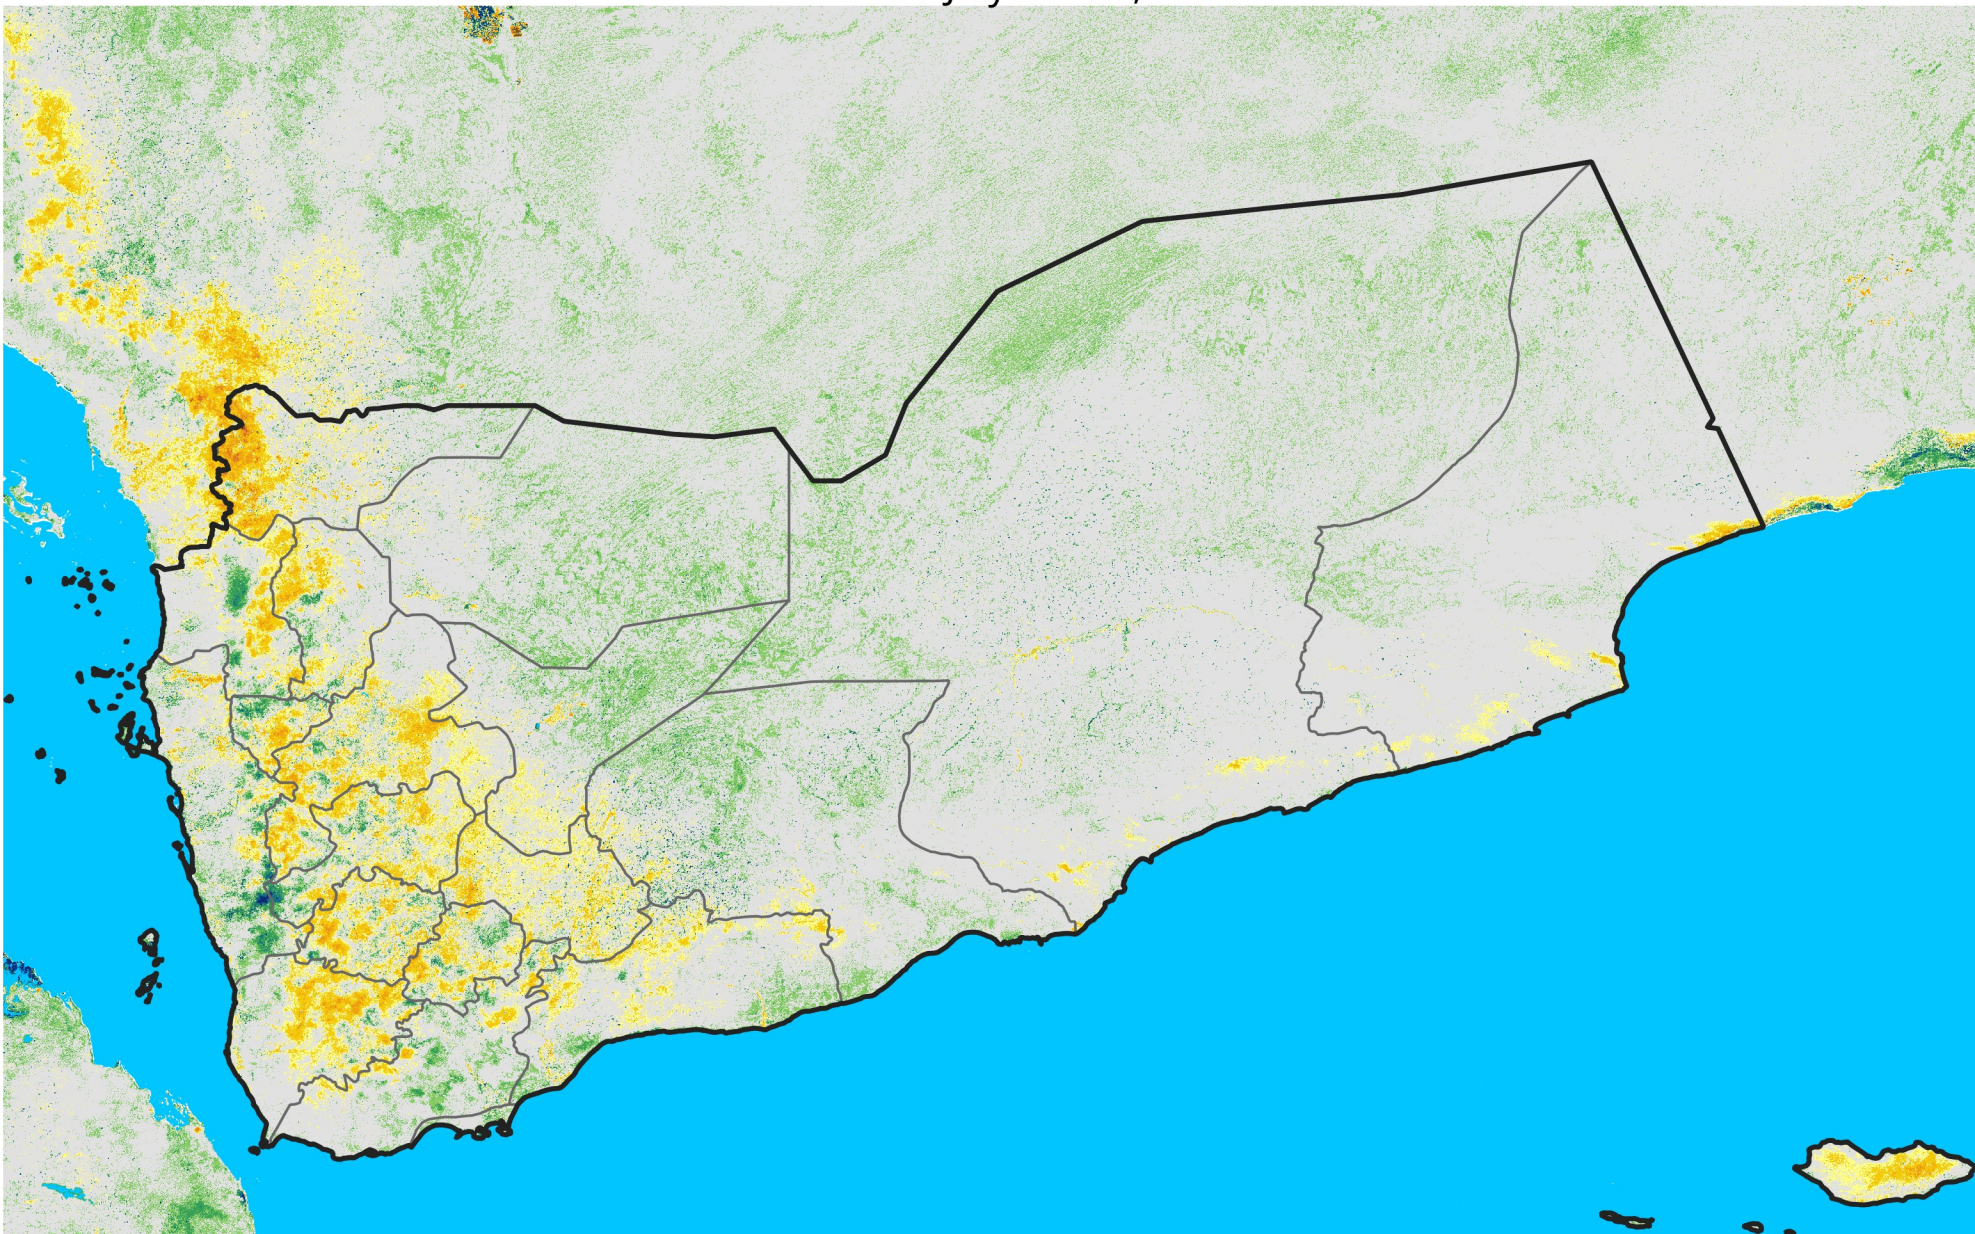

Yemen

Percent of Mean NDVI

2008 / mean (2003 - 2022)

Period 19 / July 01 - 10, 2008

Percent of Normal