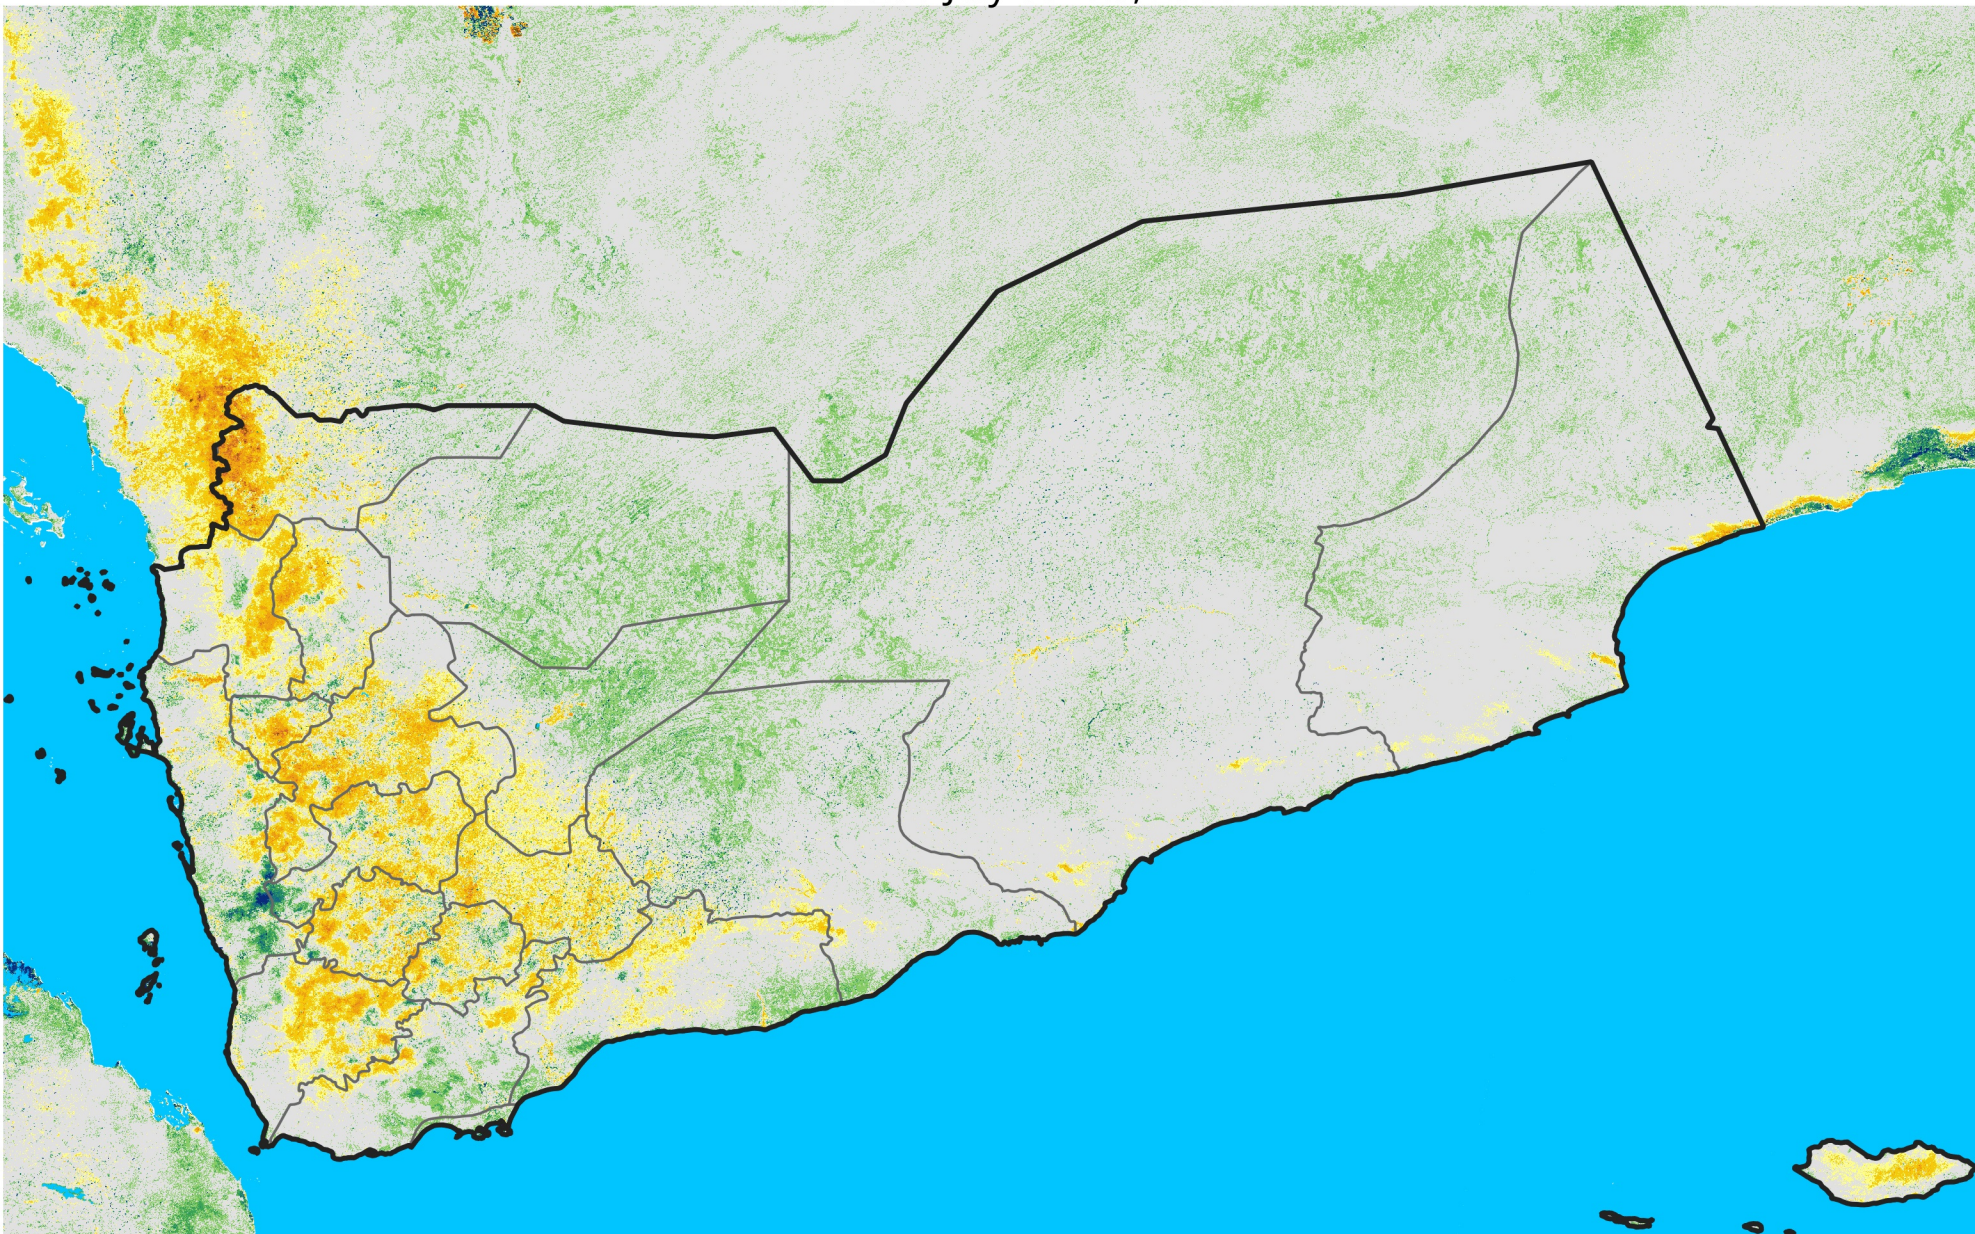

# Yemen

## Percent of Mean NDVI

2008 / mean (2003 - 2022)

Period 20 / July 11 - 20, 2008