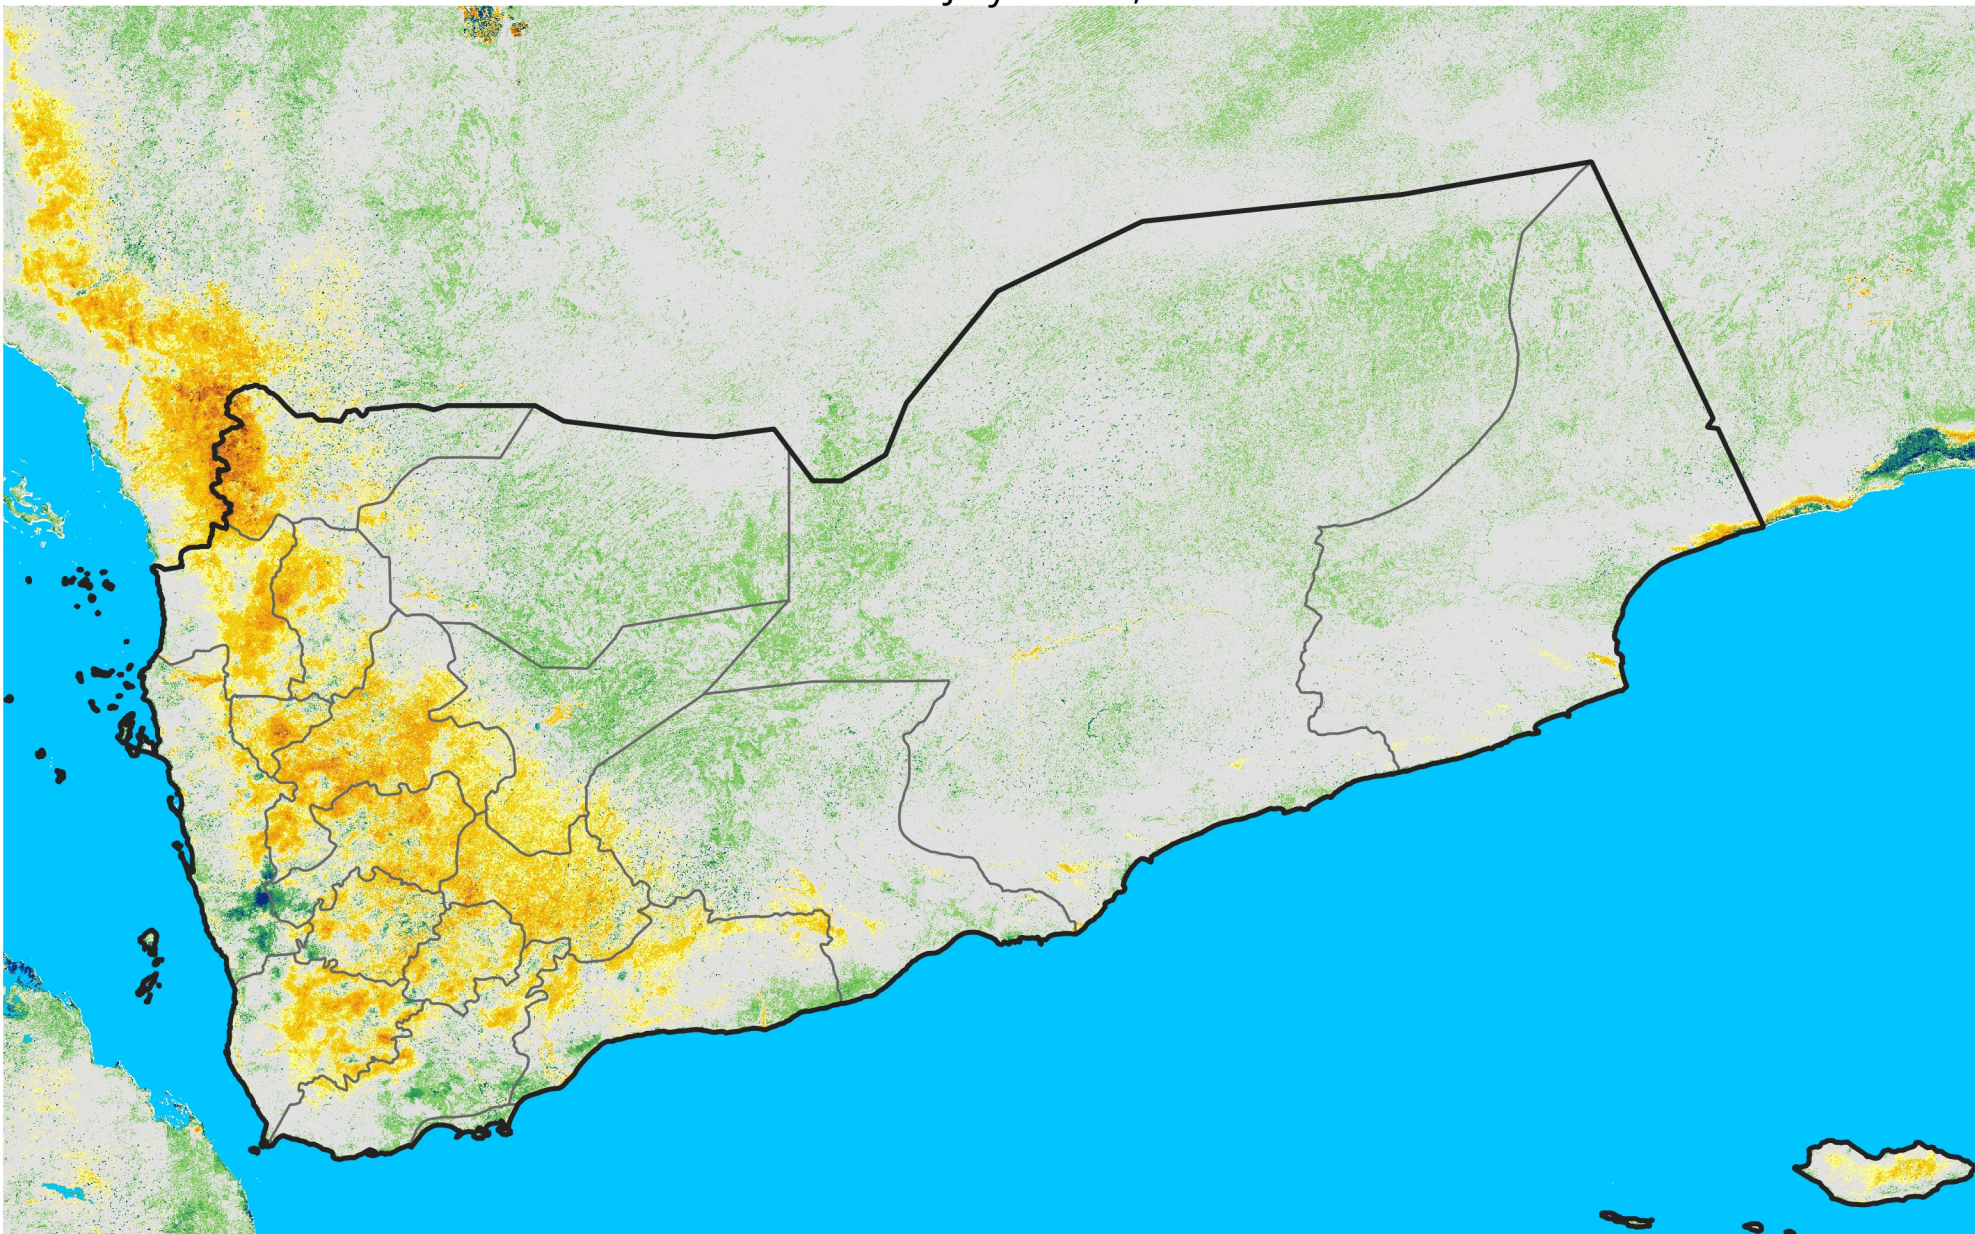

# Yemen

## Percent of Mean NDVI

2008 / mean (2003 - 2022)

Period 21 / July 21 - 31, 2008