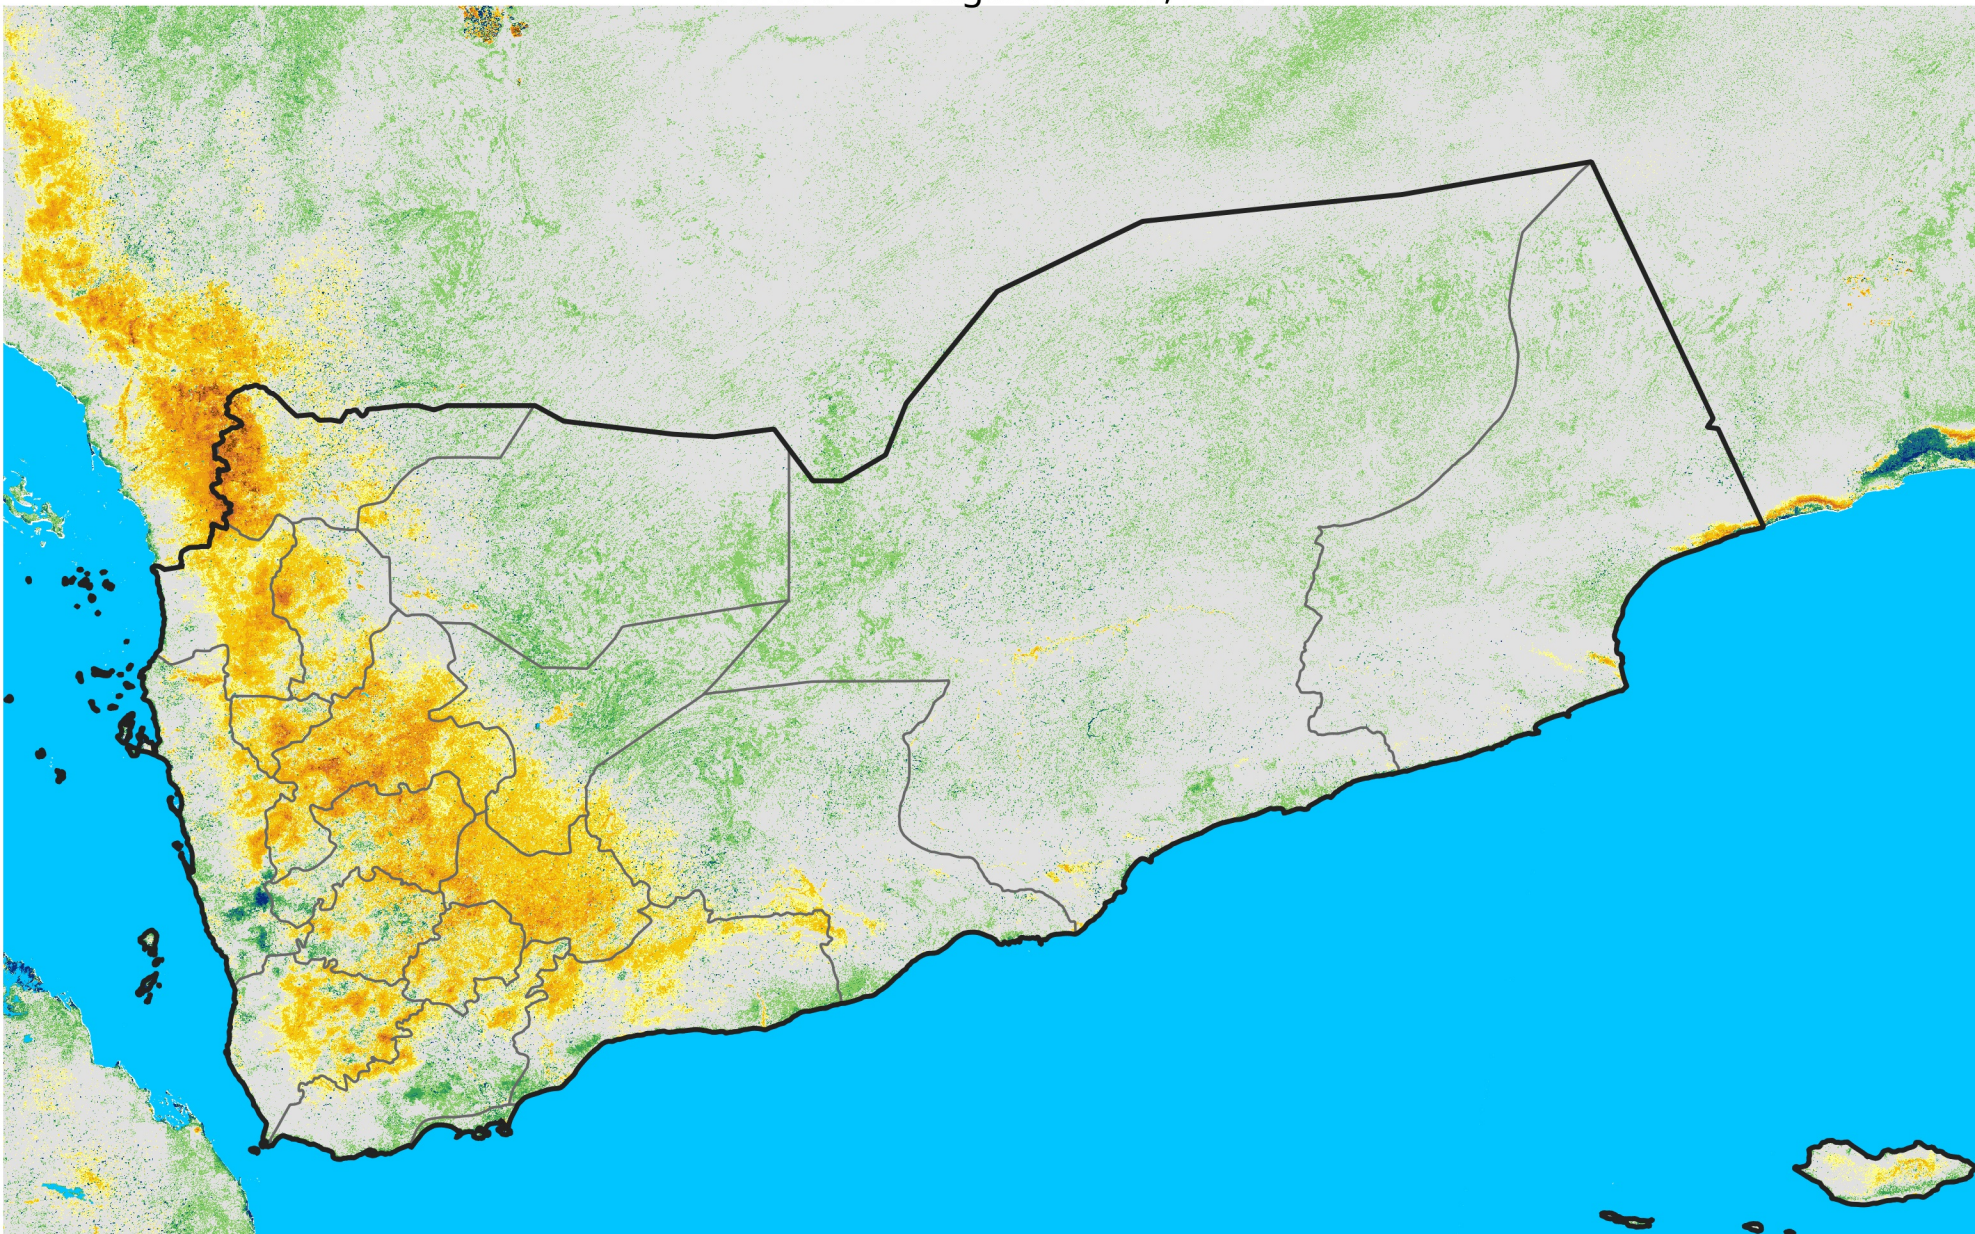

Yemen

Percent of Mean NDVI

2008 / mean (2003 - 2022)

Period 22 / August 01 - 10, 2008

Percent of Normal