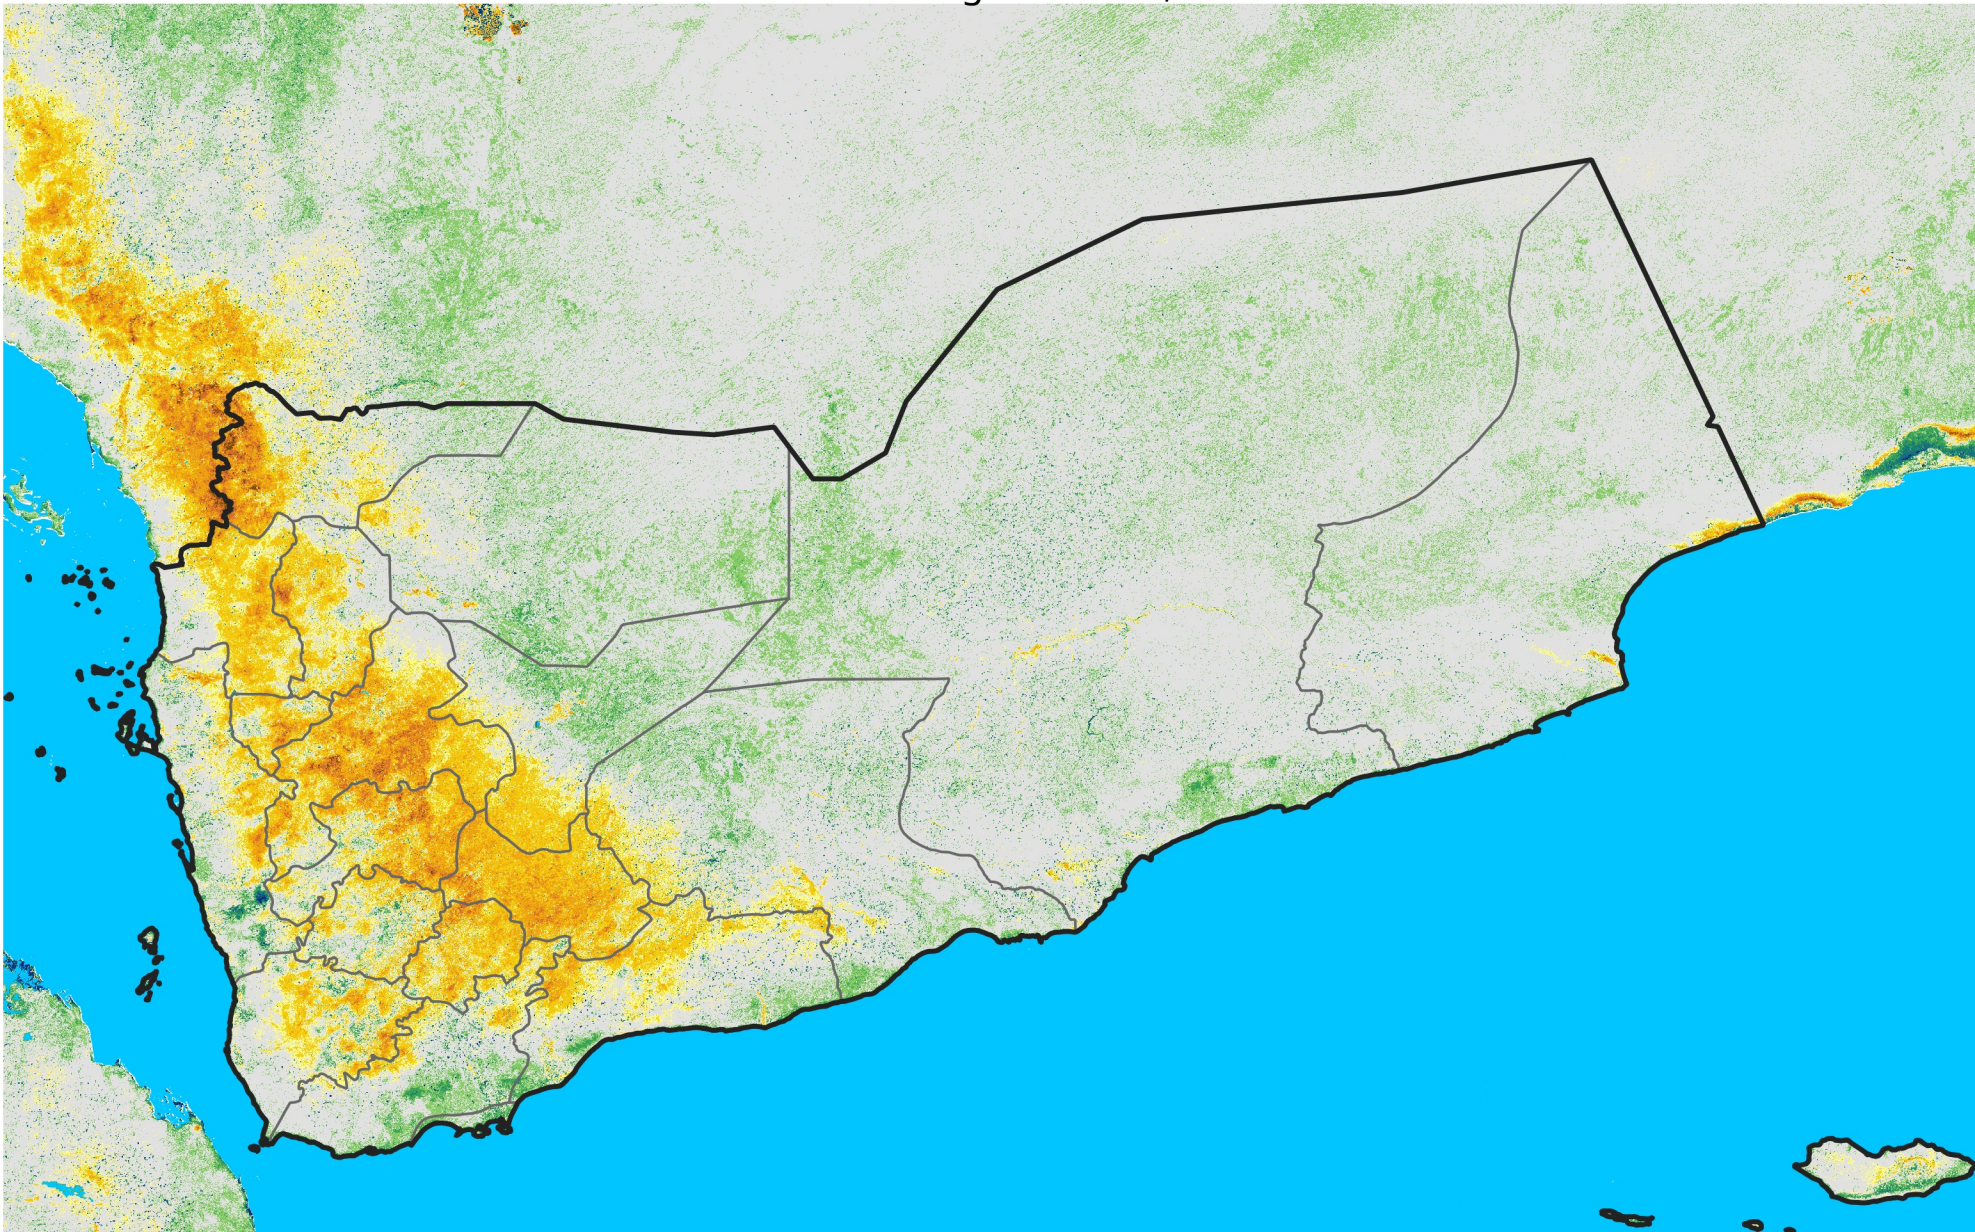

Yemen

Percent of Mean NDVI

2008 / mean (2003 - 2022)

Period 23 / August 11 - 20, 2008

Percent of Normal