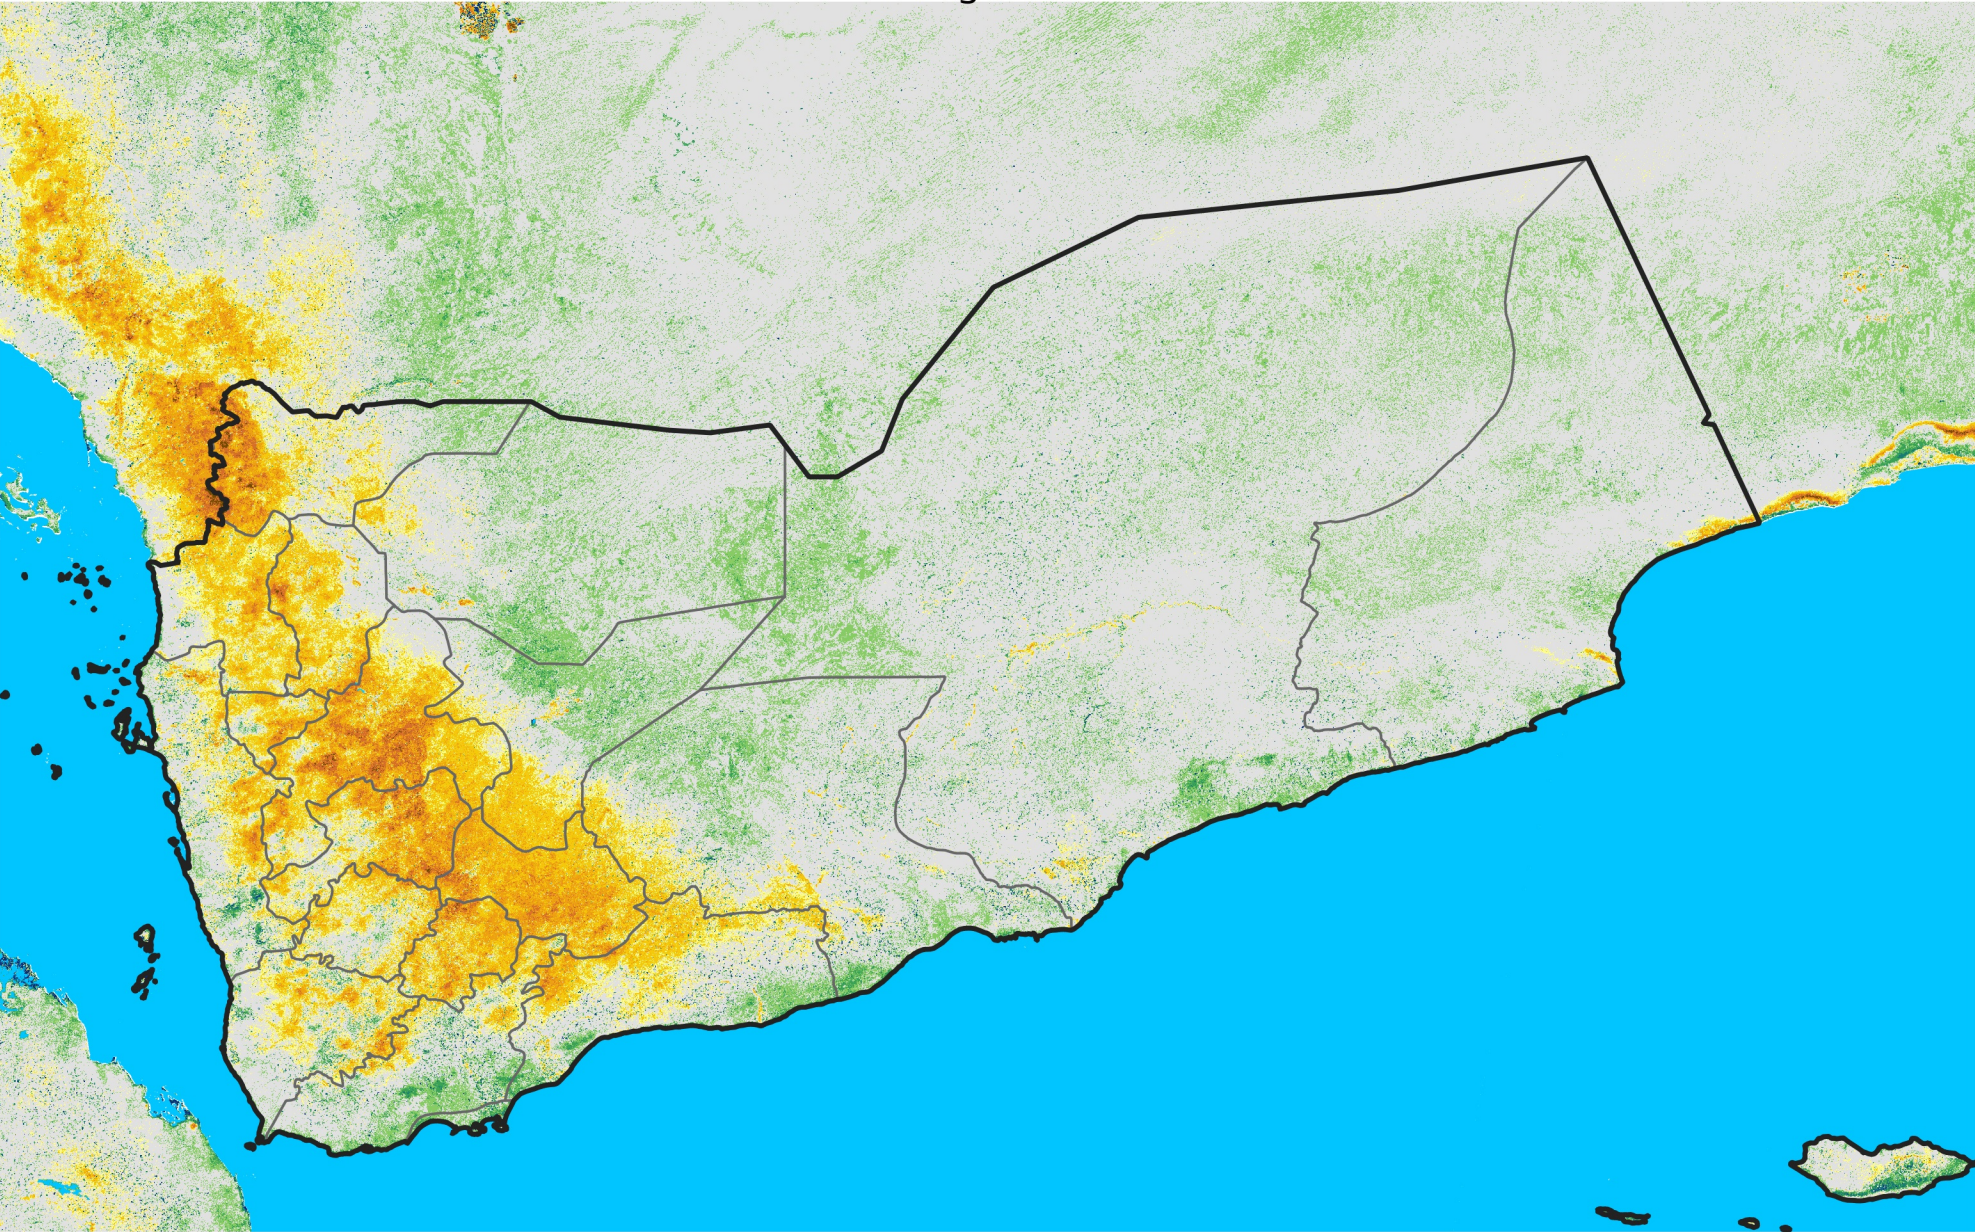

Yemen

Percent of Mean NDVI

2008 / mean (2003 - 2022)

Period 24 / August 21 - 31, 2008

Percent of Normal