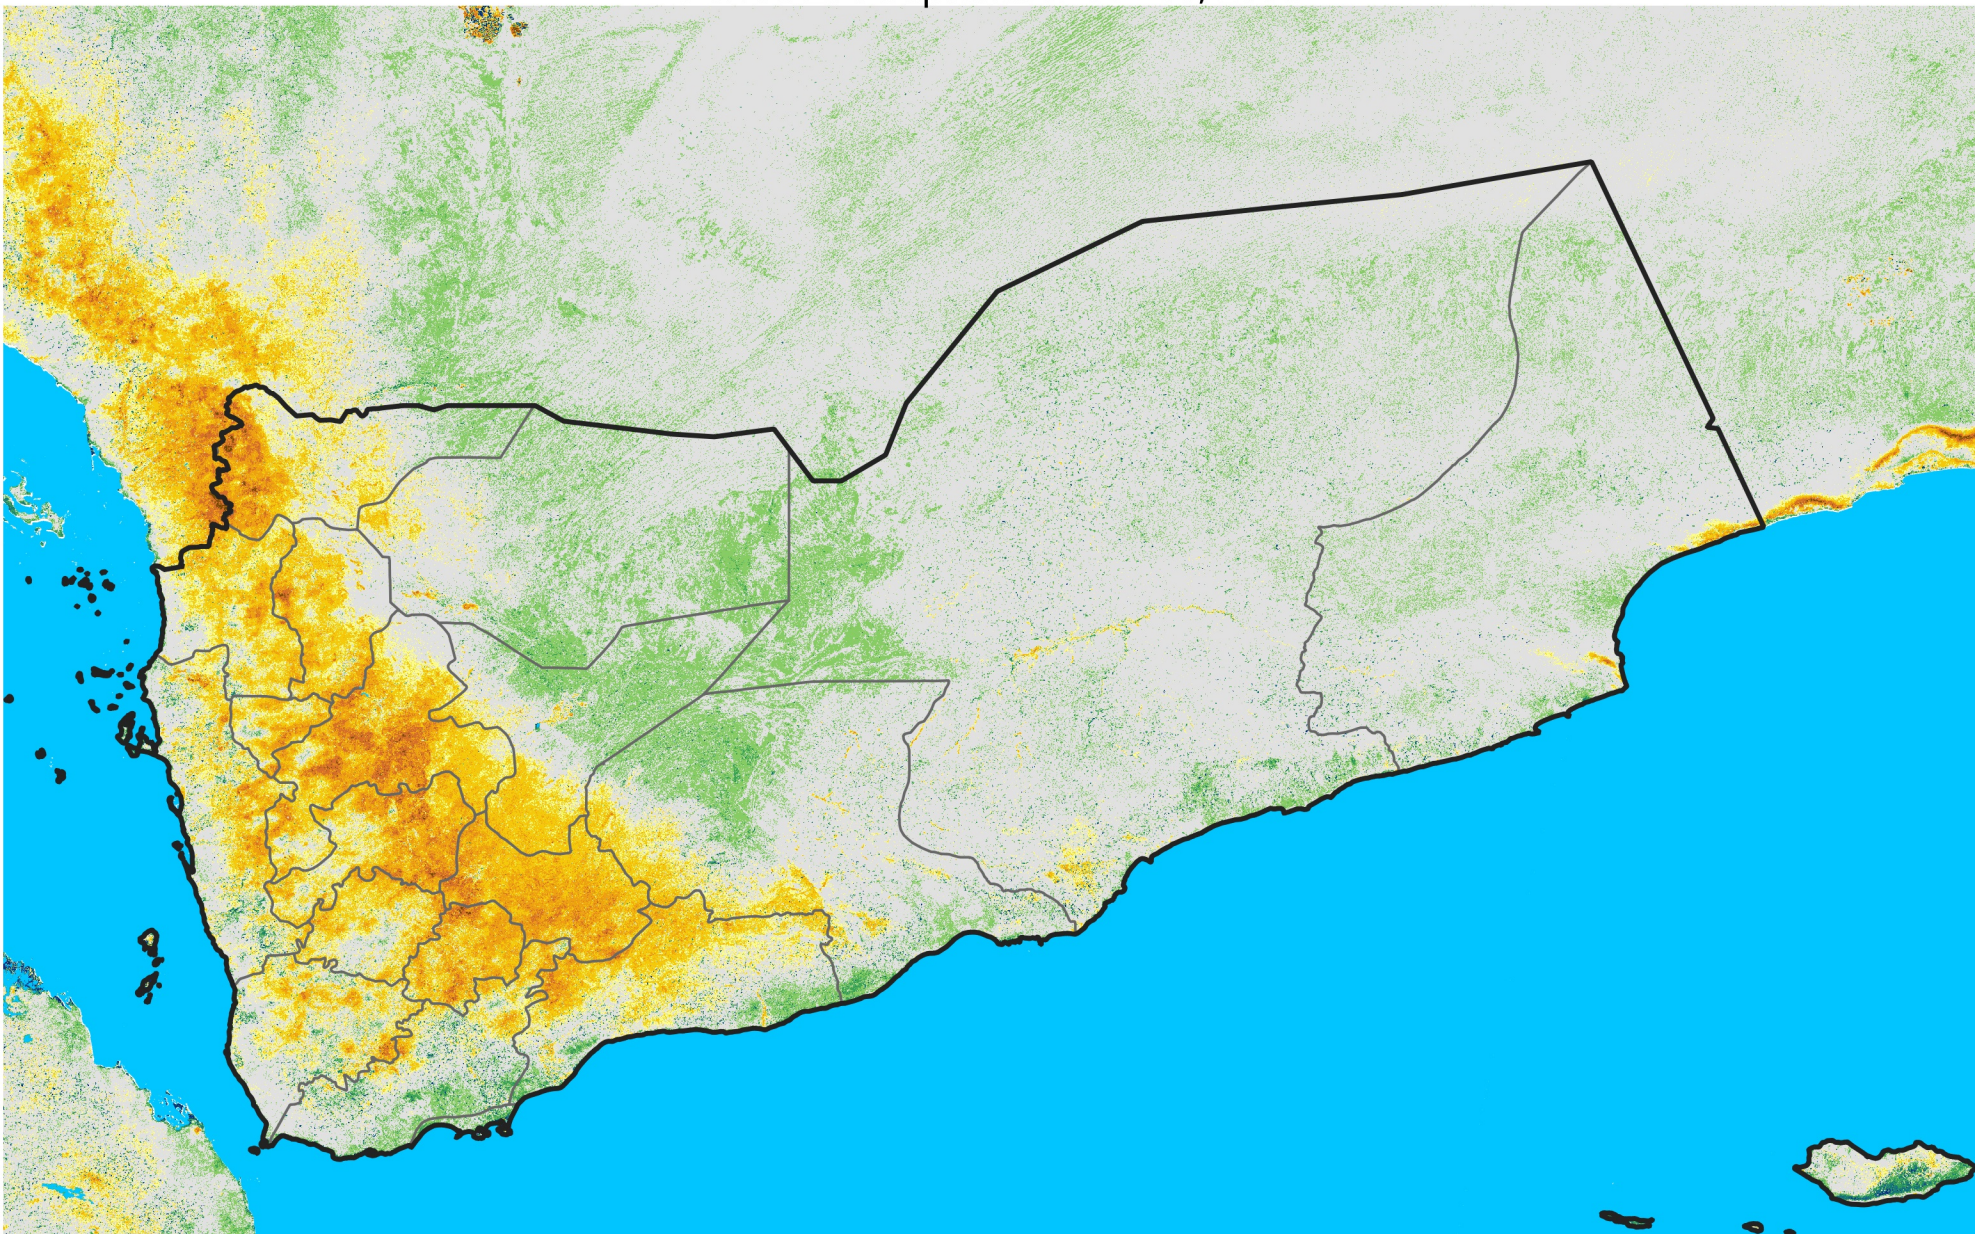

Yemen

Percent of Mean NDVI

2008 / mean (2003 - 2022)

Period 25 / September 01 - 10, 2008

Percent of Normal