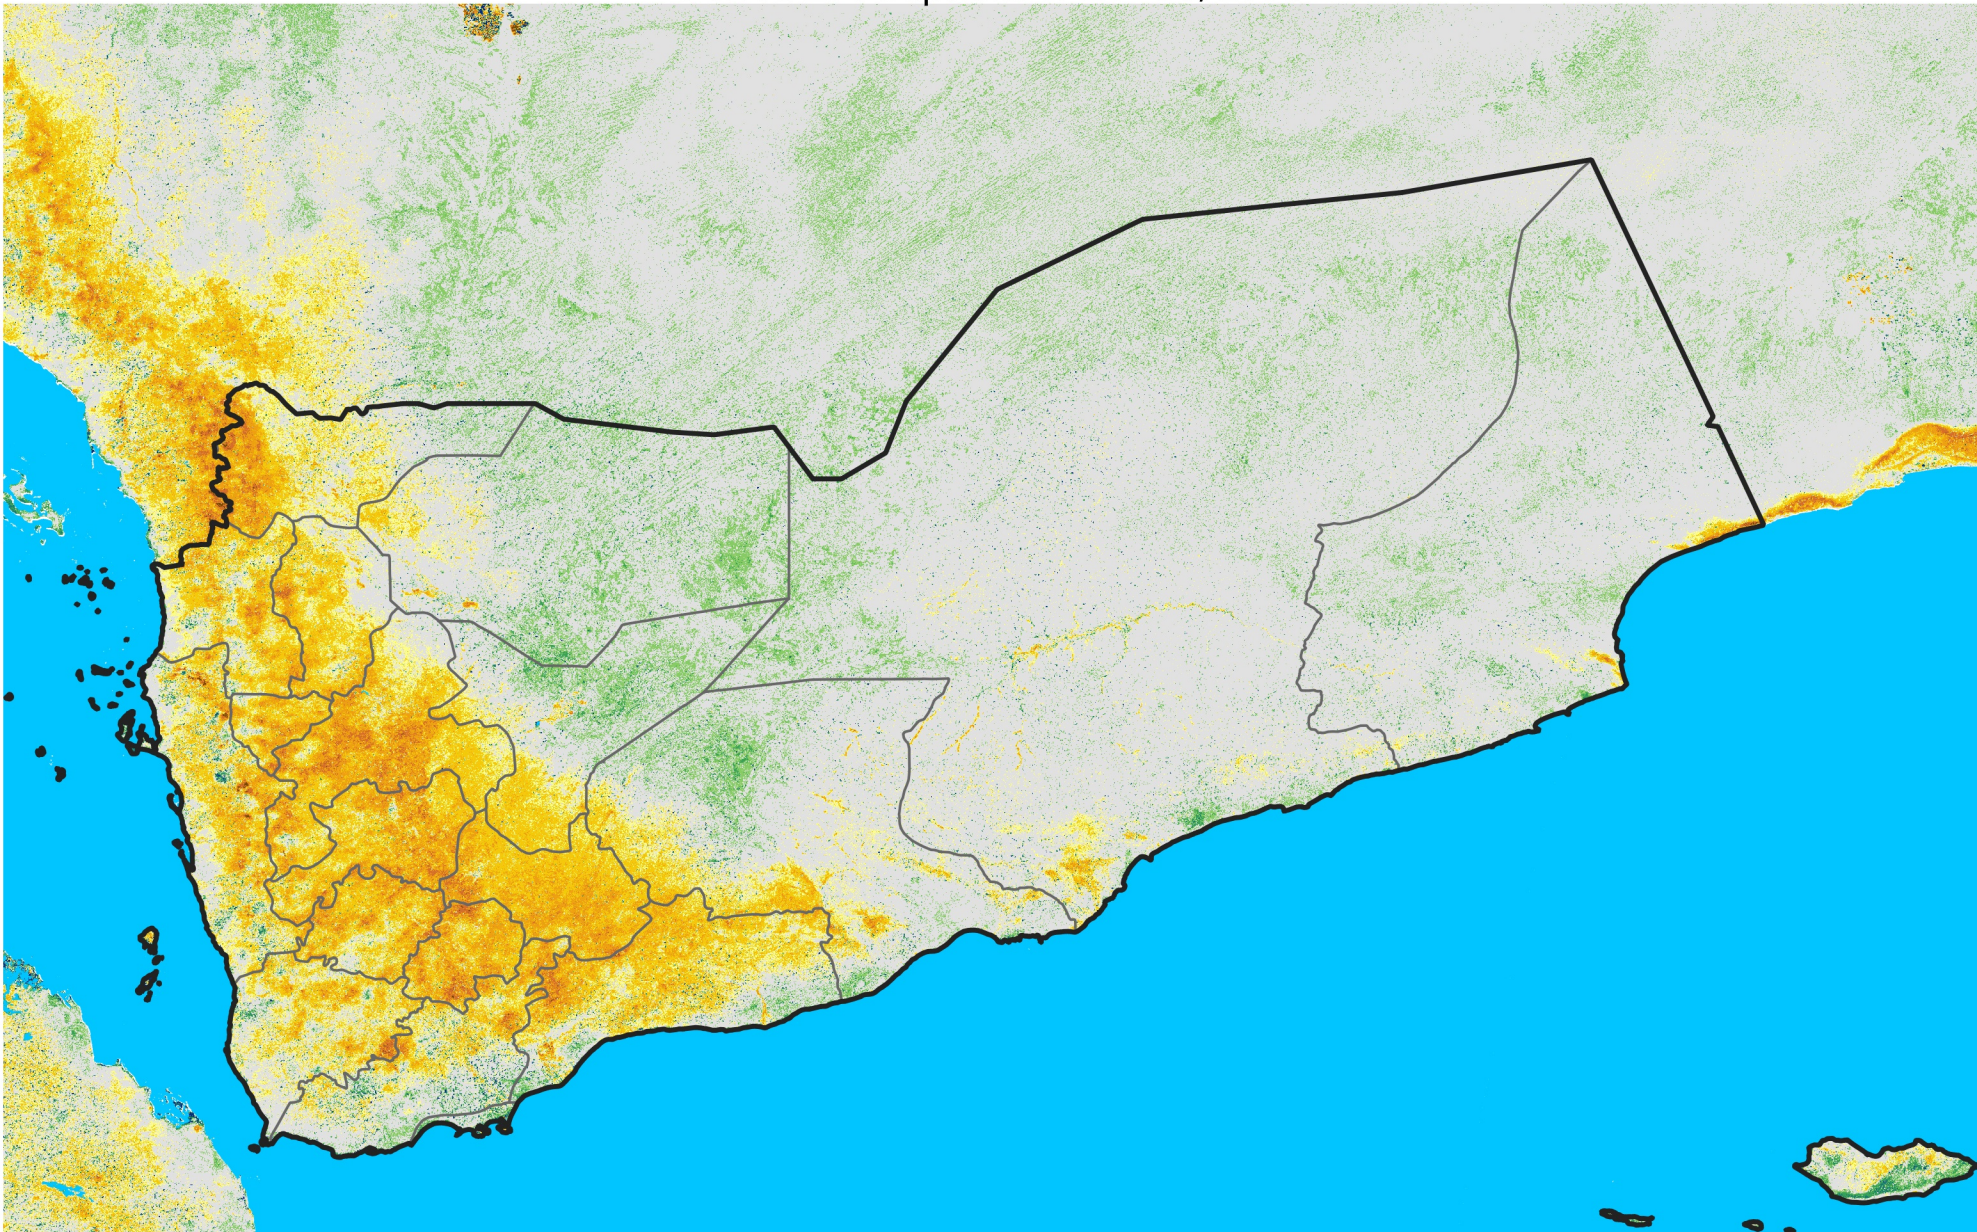

Yemen

Percent of Mean NDVI

2008 / mean (2003 - 2022)

Period 27 / September 21 - 30, 2008

Percent of Normal