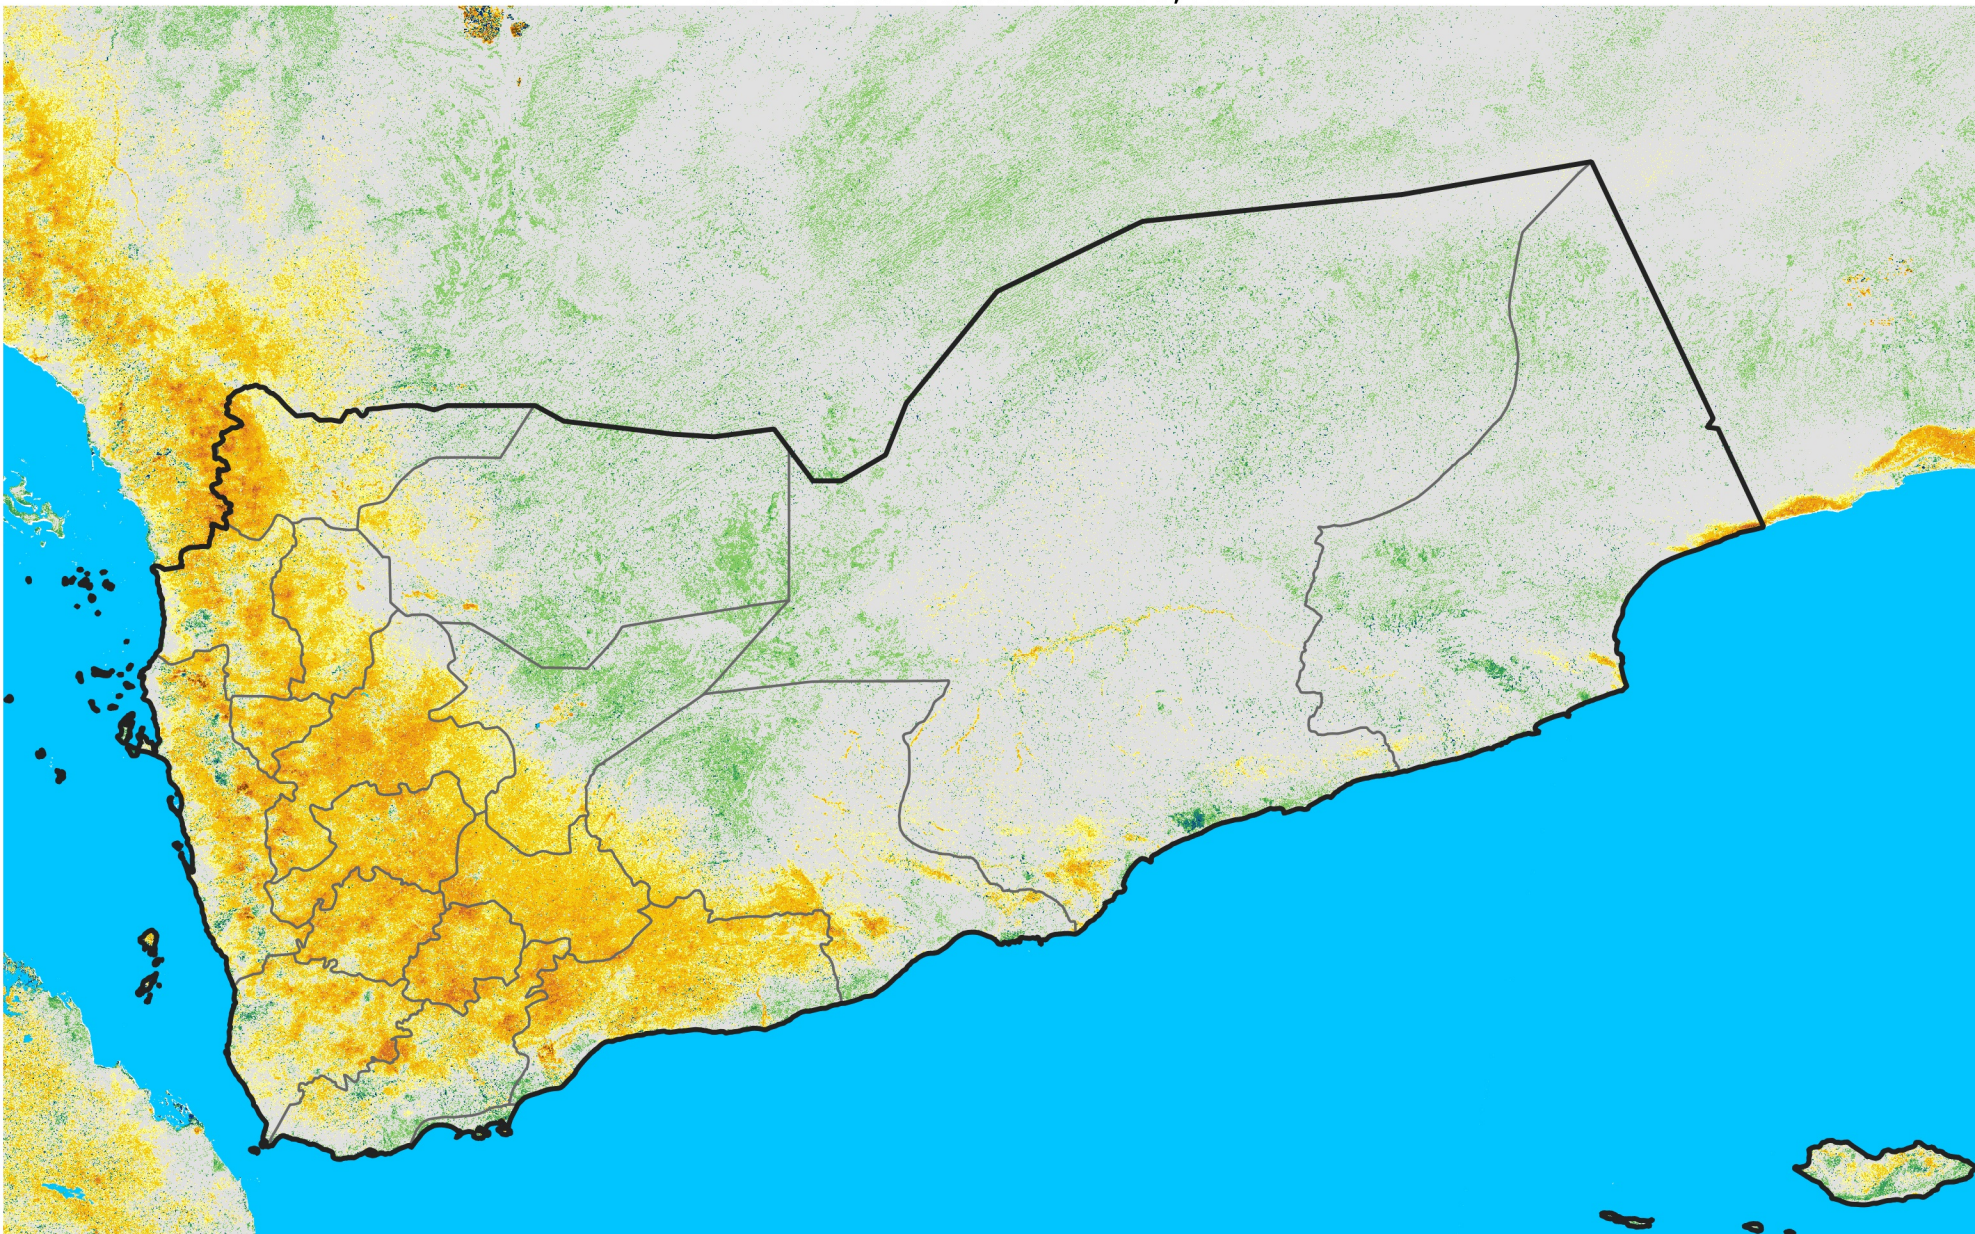

Yemen

Percent of Mean NDVI

2008 / mean (2003 - 2022)

Period 28 / October 01 - 10, 2008

Percent of Normal