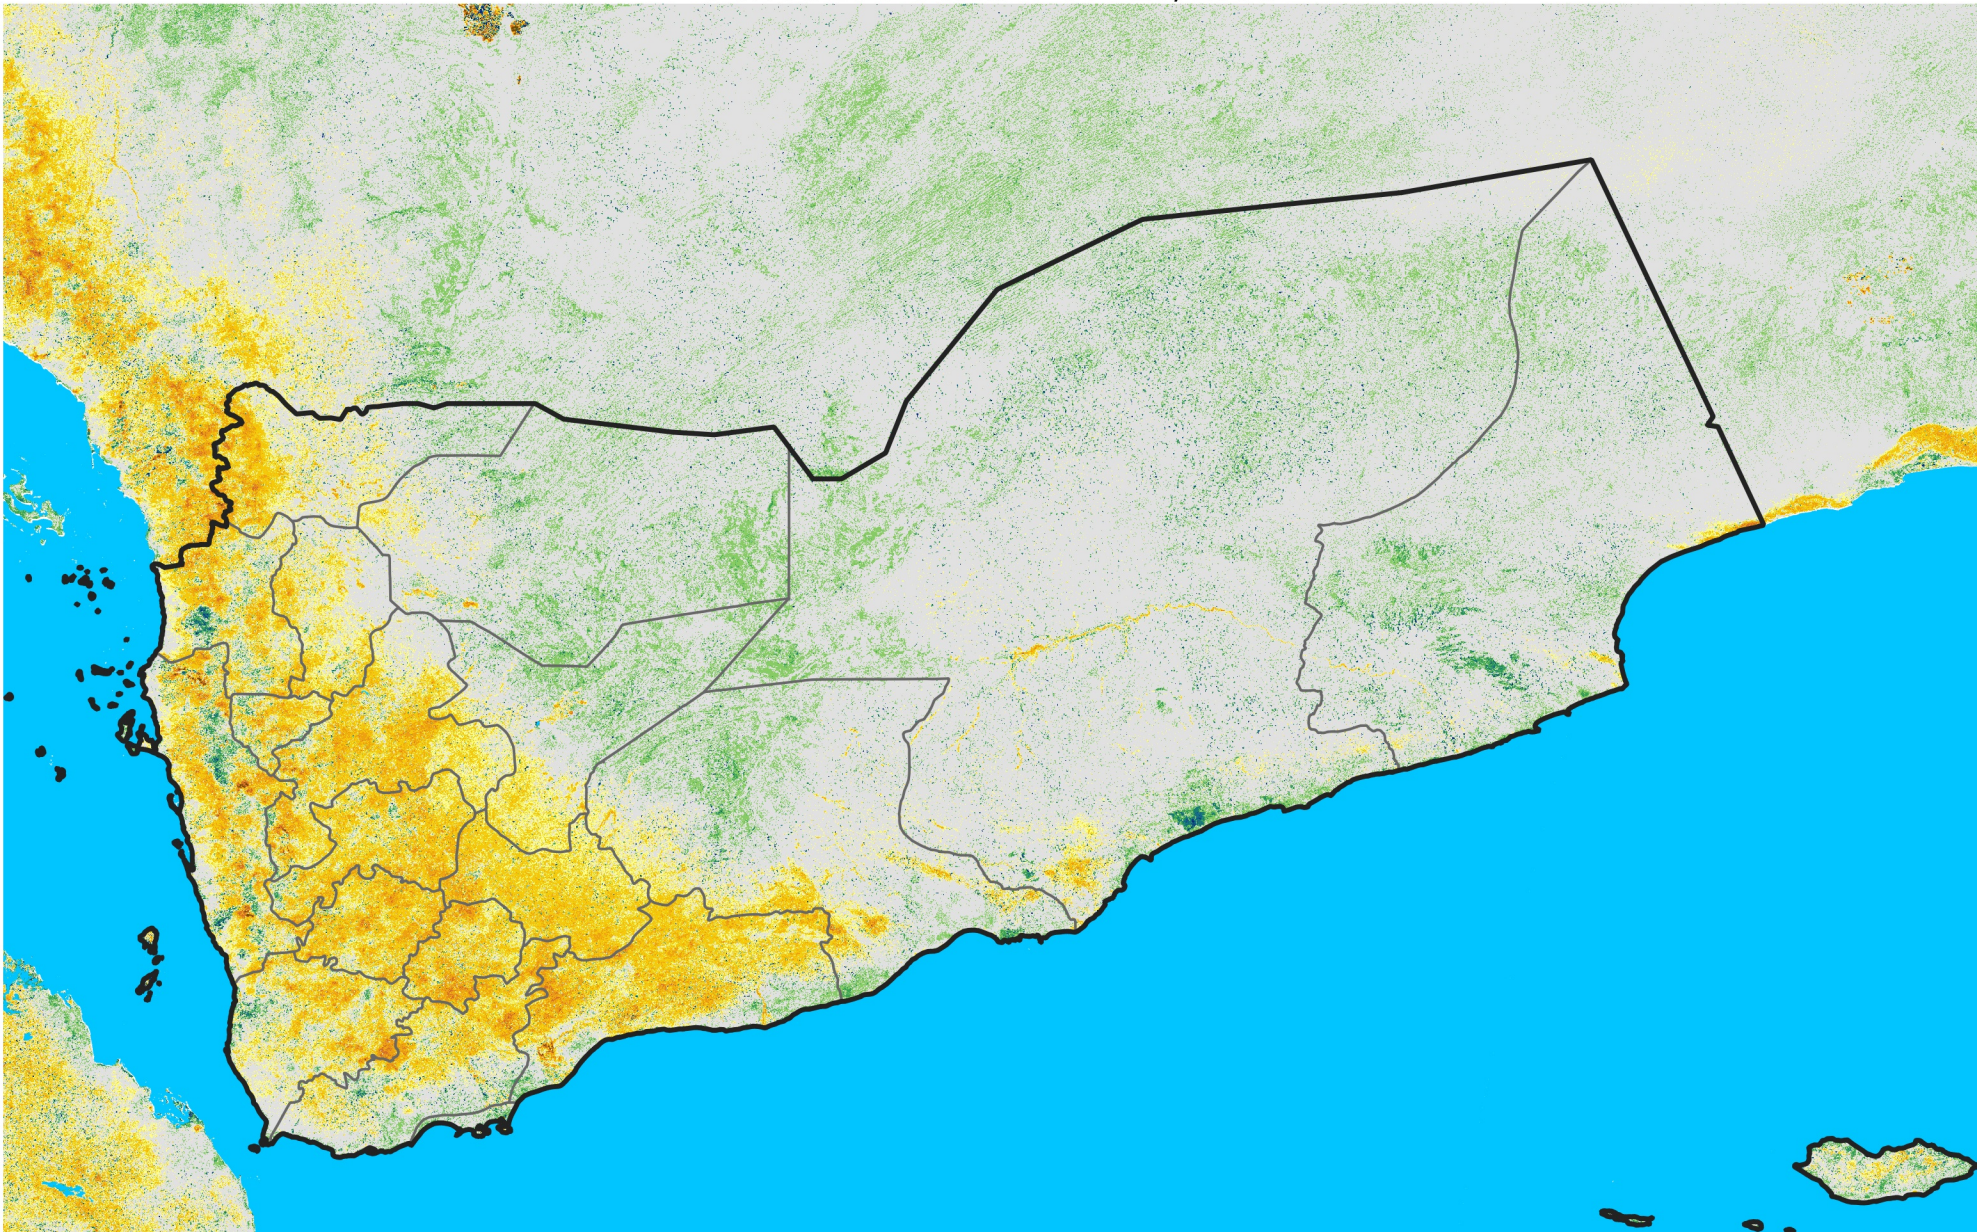

Yemen

Percent of Mean NDVI

2008 / mean (2003 - 2022)

Period 29 / October 11 - 20, 2008

Percent of Normal