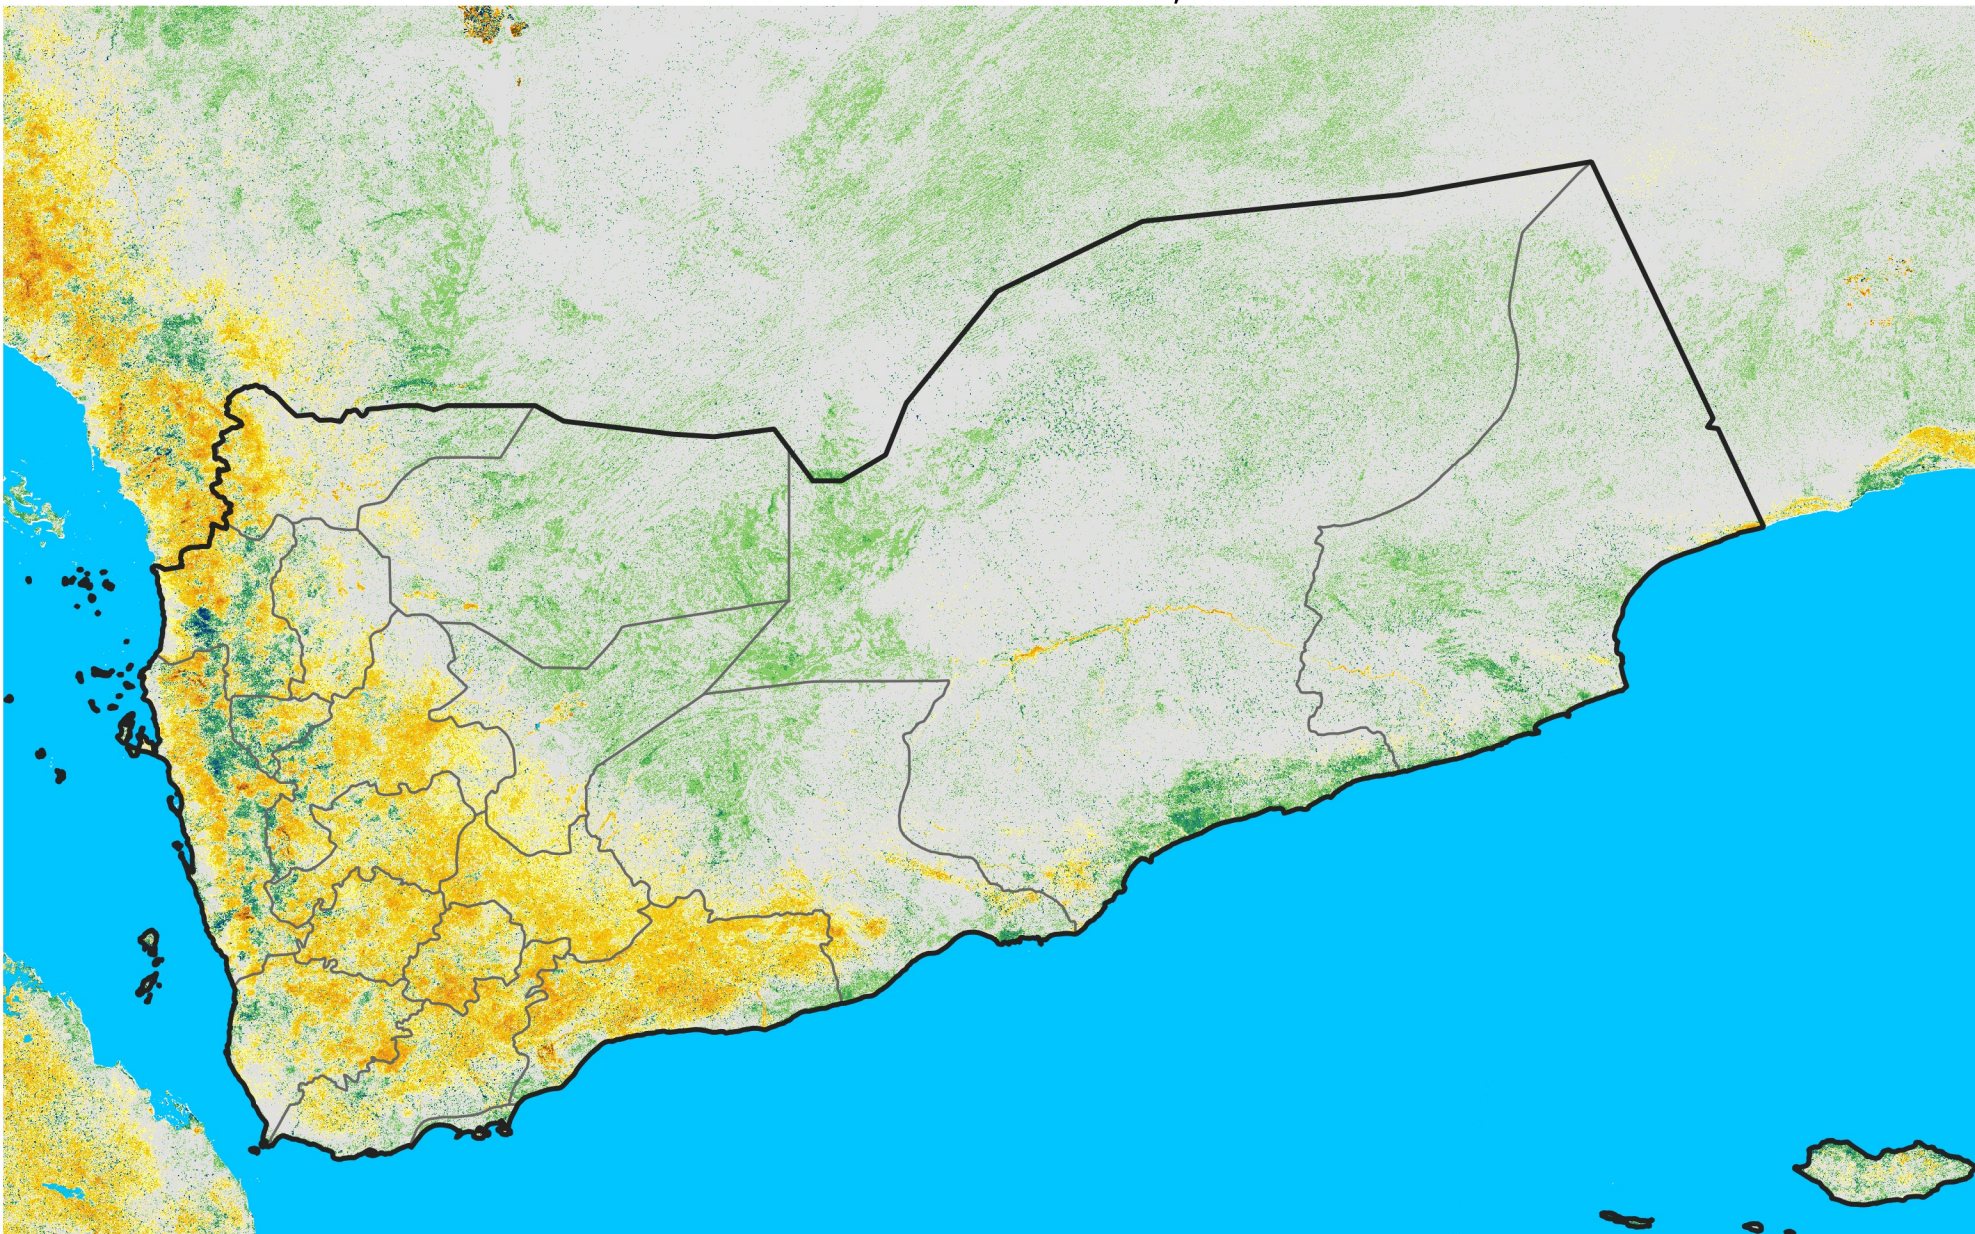

Yemen

Percent of Mean NDVI

2008 / mean (2003 - 2022)

Period 30 / October 21 - 31, 2008

Percent of Normal