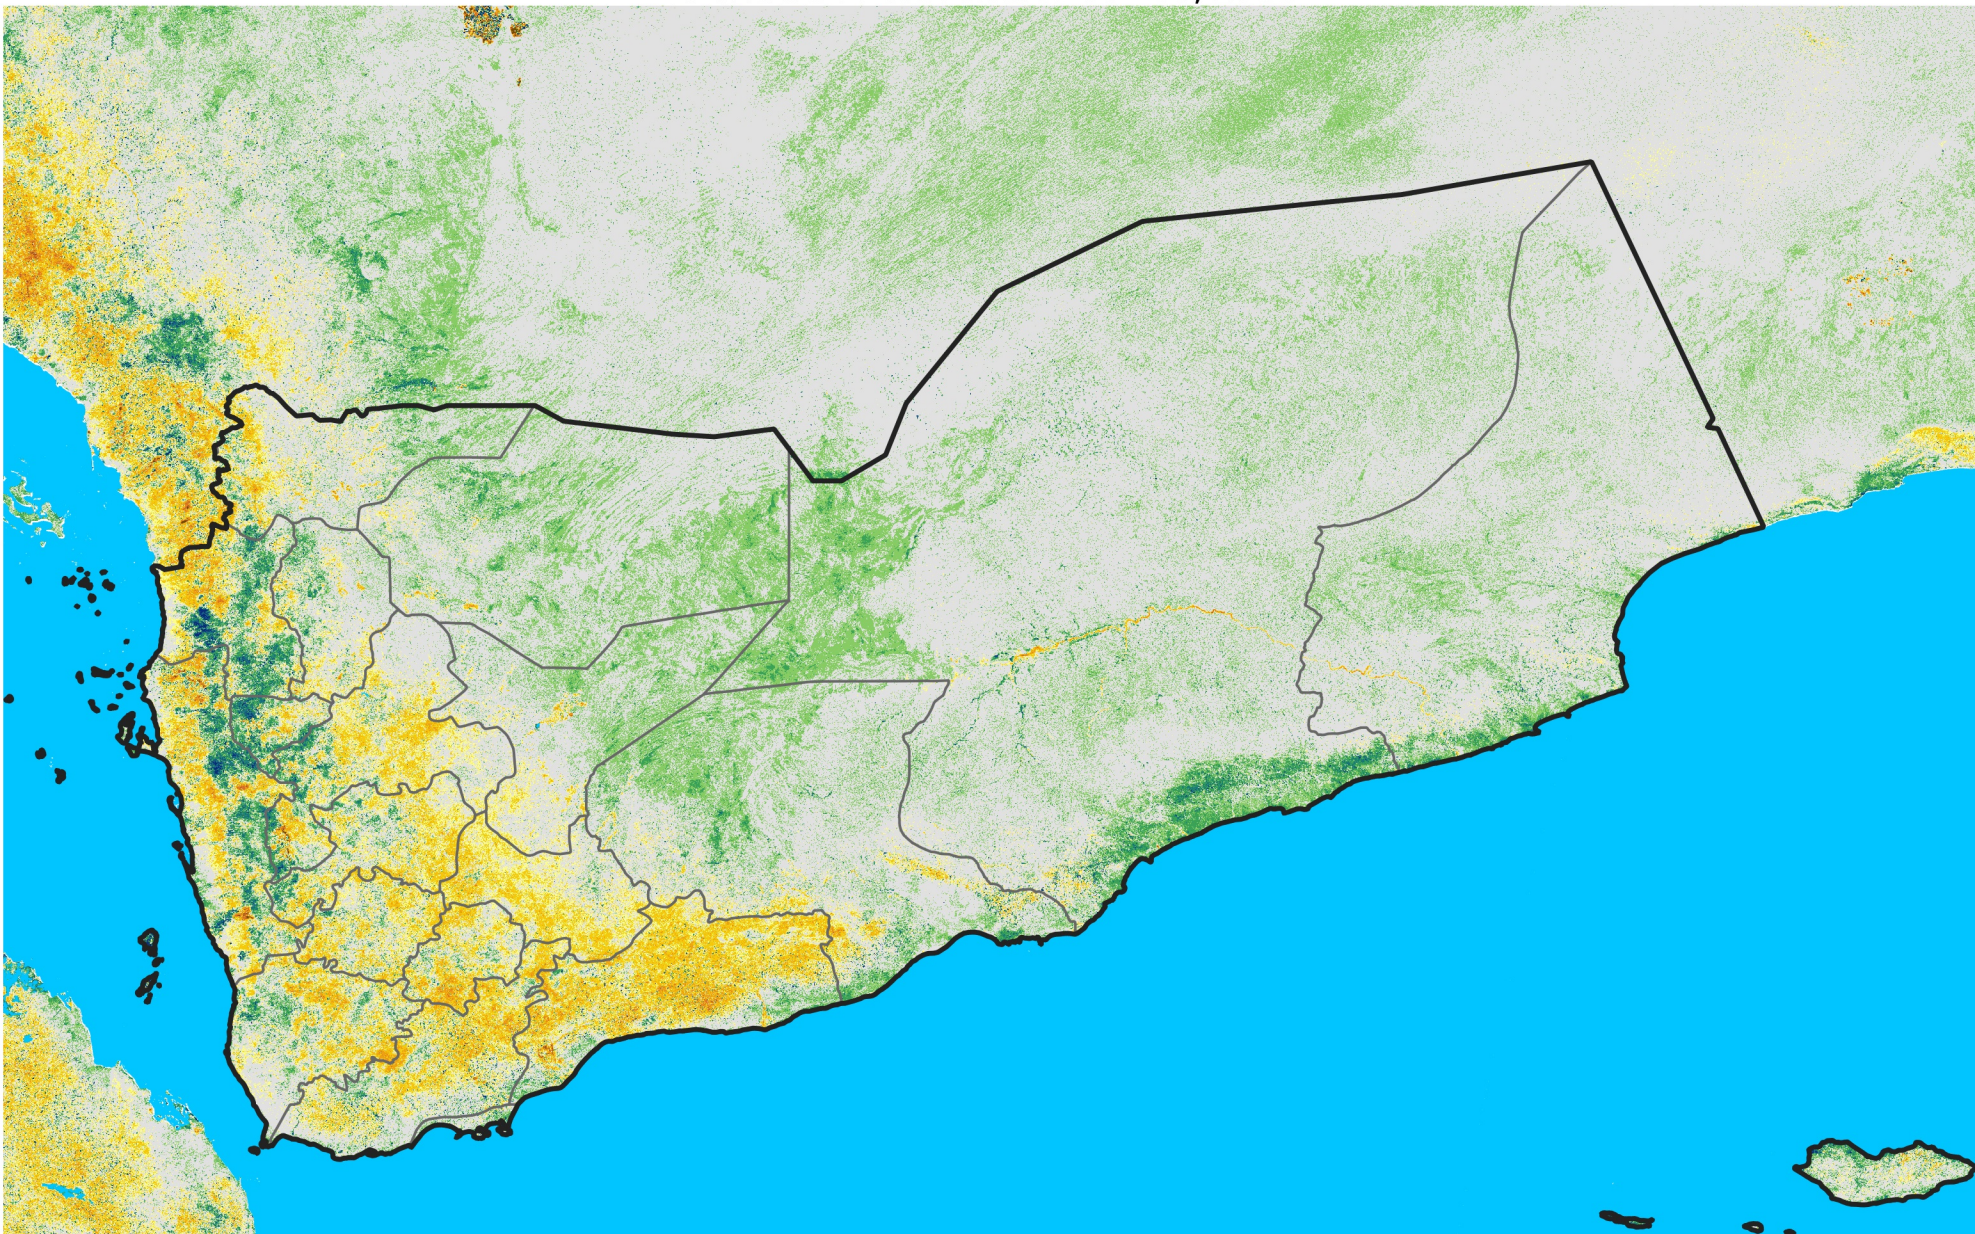

Yemen

Percent of Mean NDVI

2008 / mean (2003 - 2022)

Period 31 / November 01 - 10, 2008

Percent of Normal