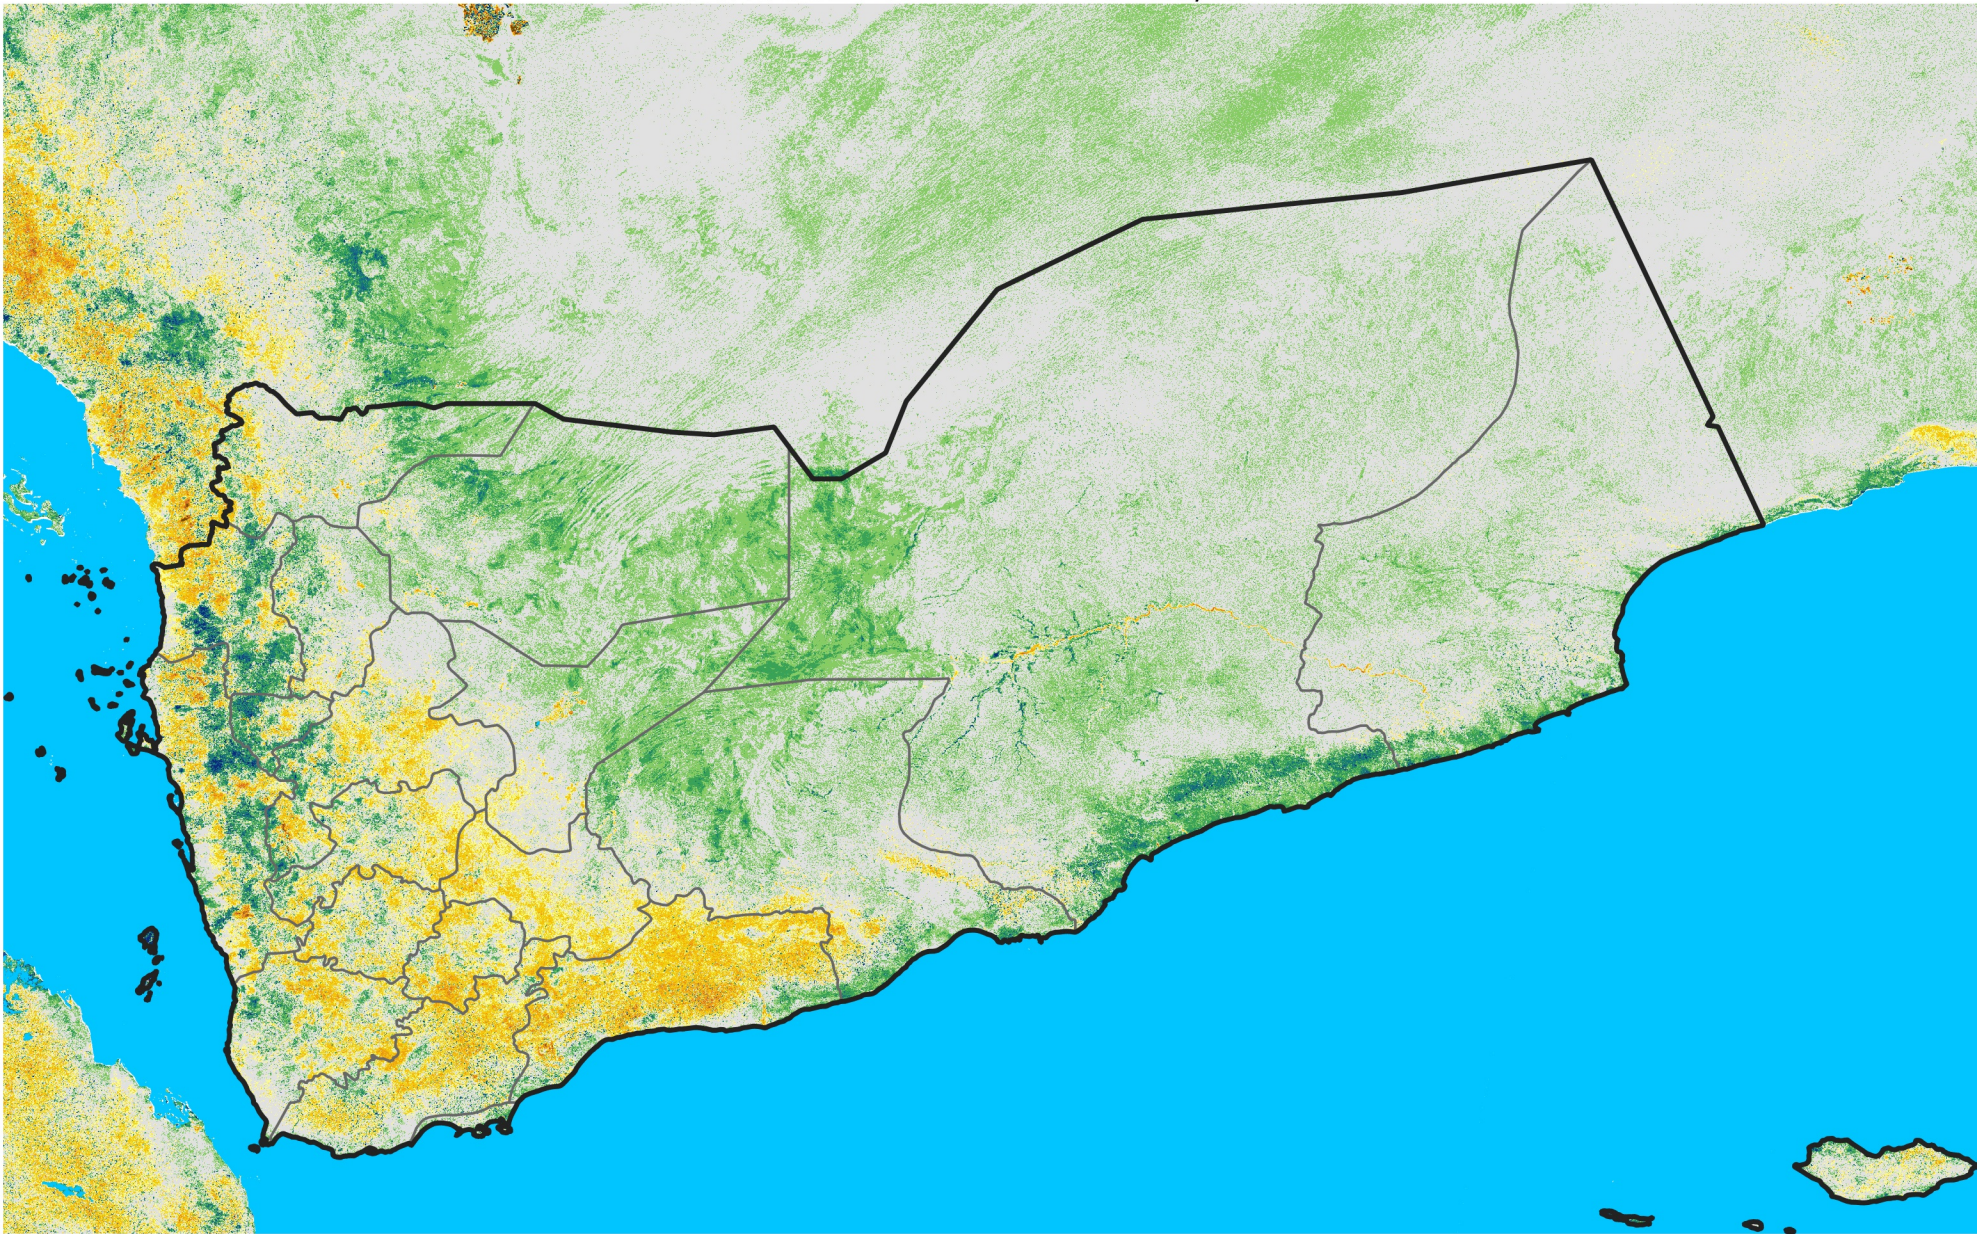

Yemen

Percent of Mean NDVI

2008 / mean (2003 - 2022)

Period 32 / November 11 - 20, 2008

Percent of Normal