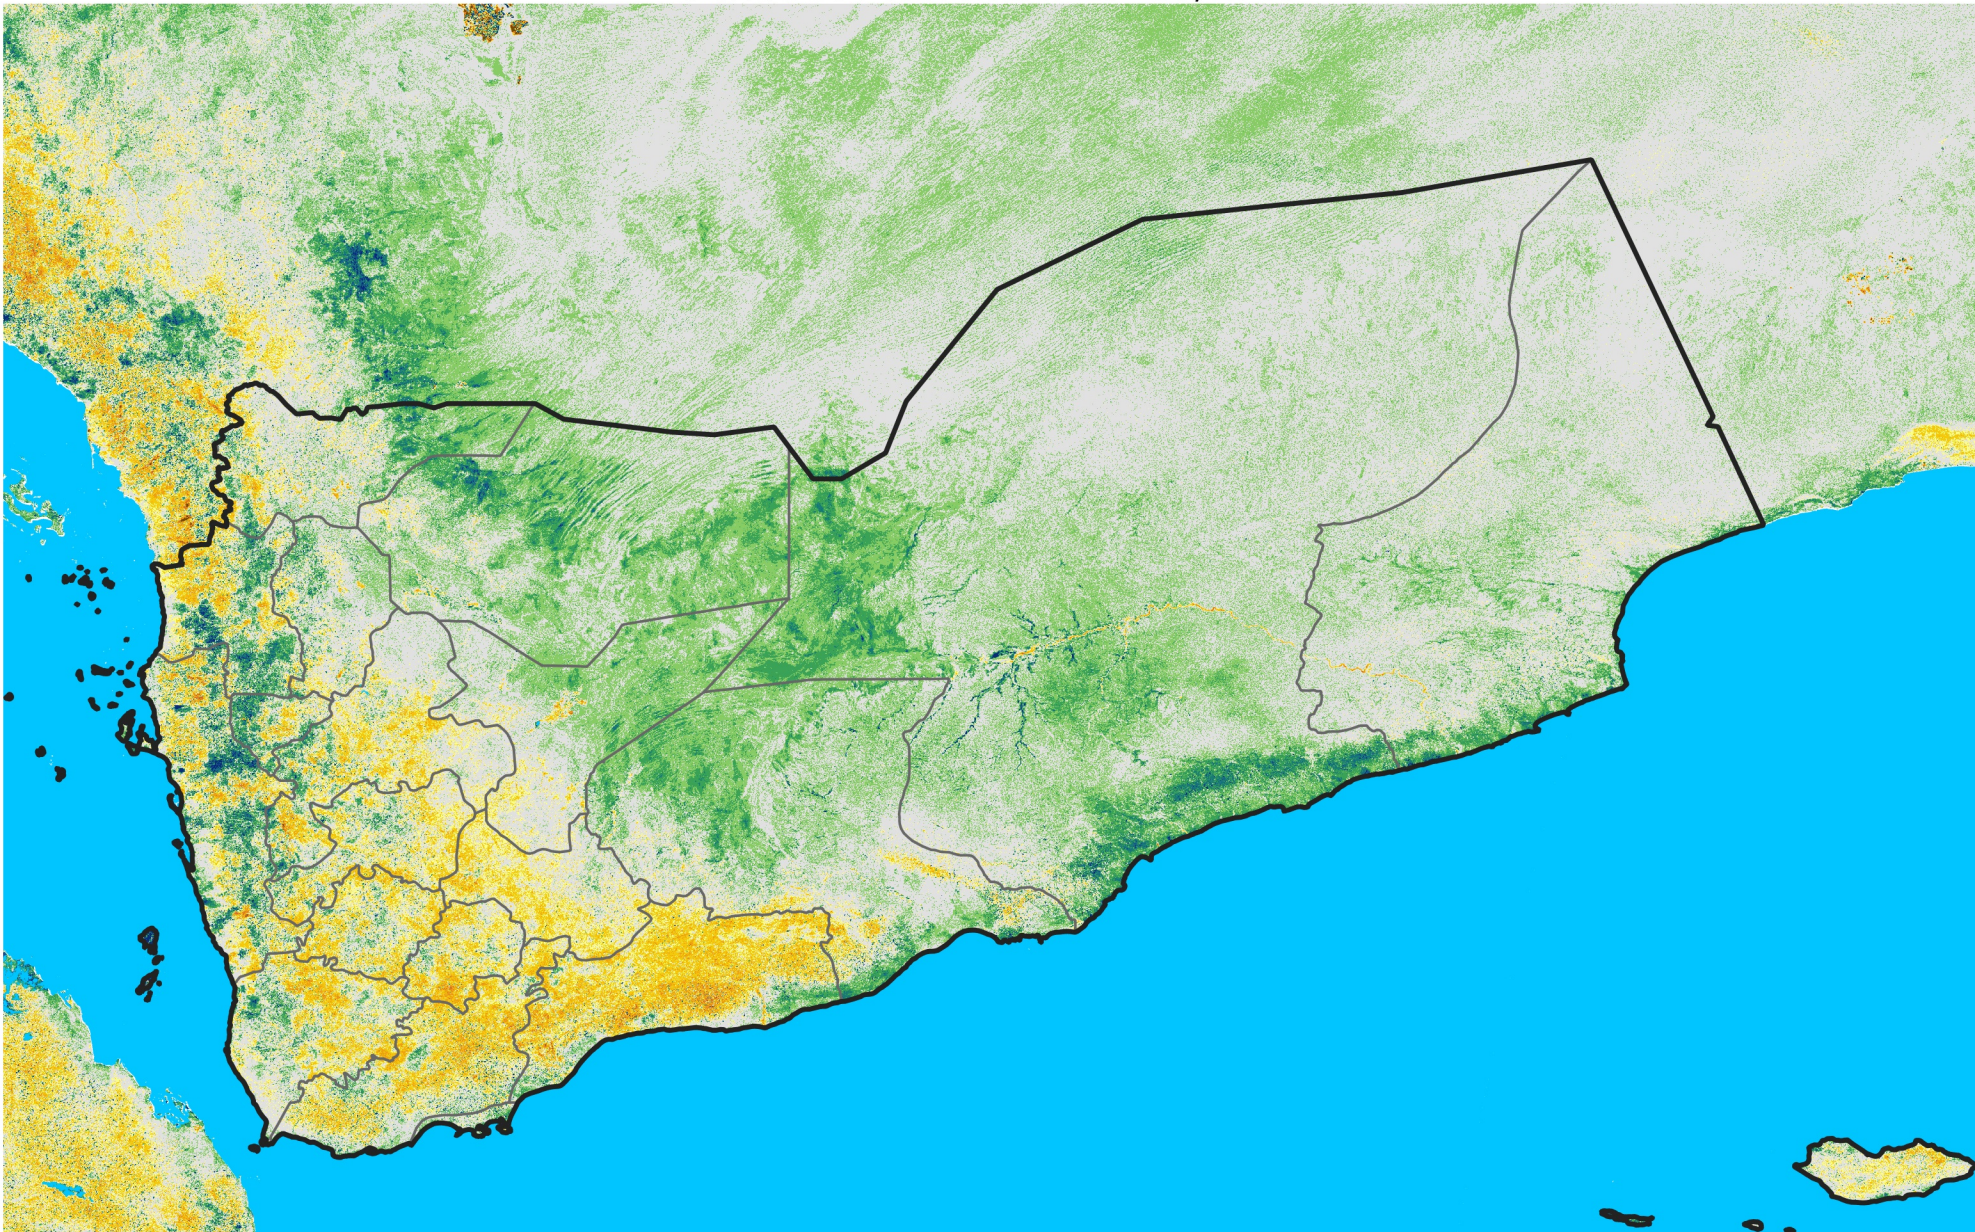

Yemen

Percent of Mean NDVI

2008 / mean (2003 - 2022)

Period 33 / November 21 - 30, 2008

Percent of Normal