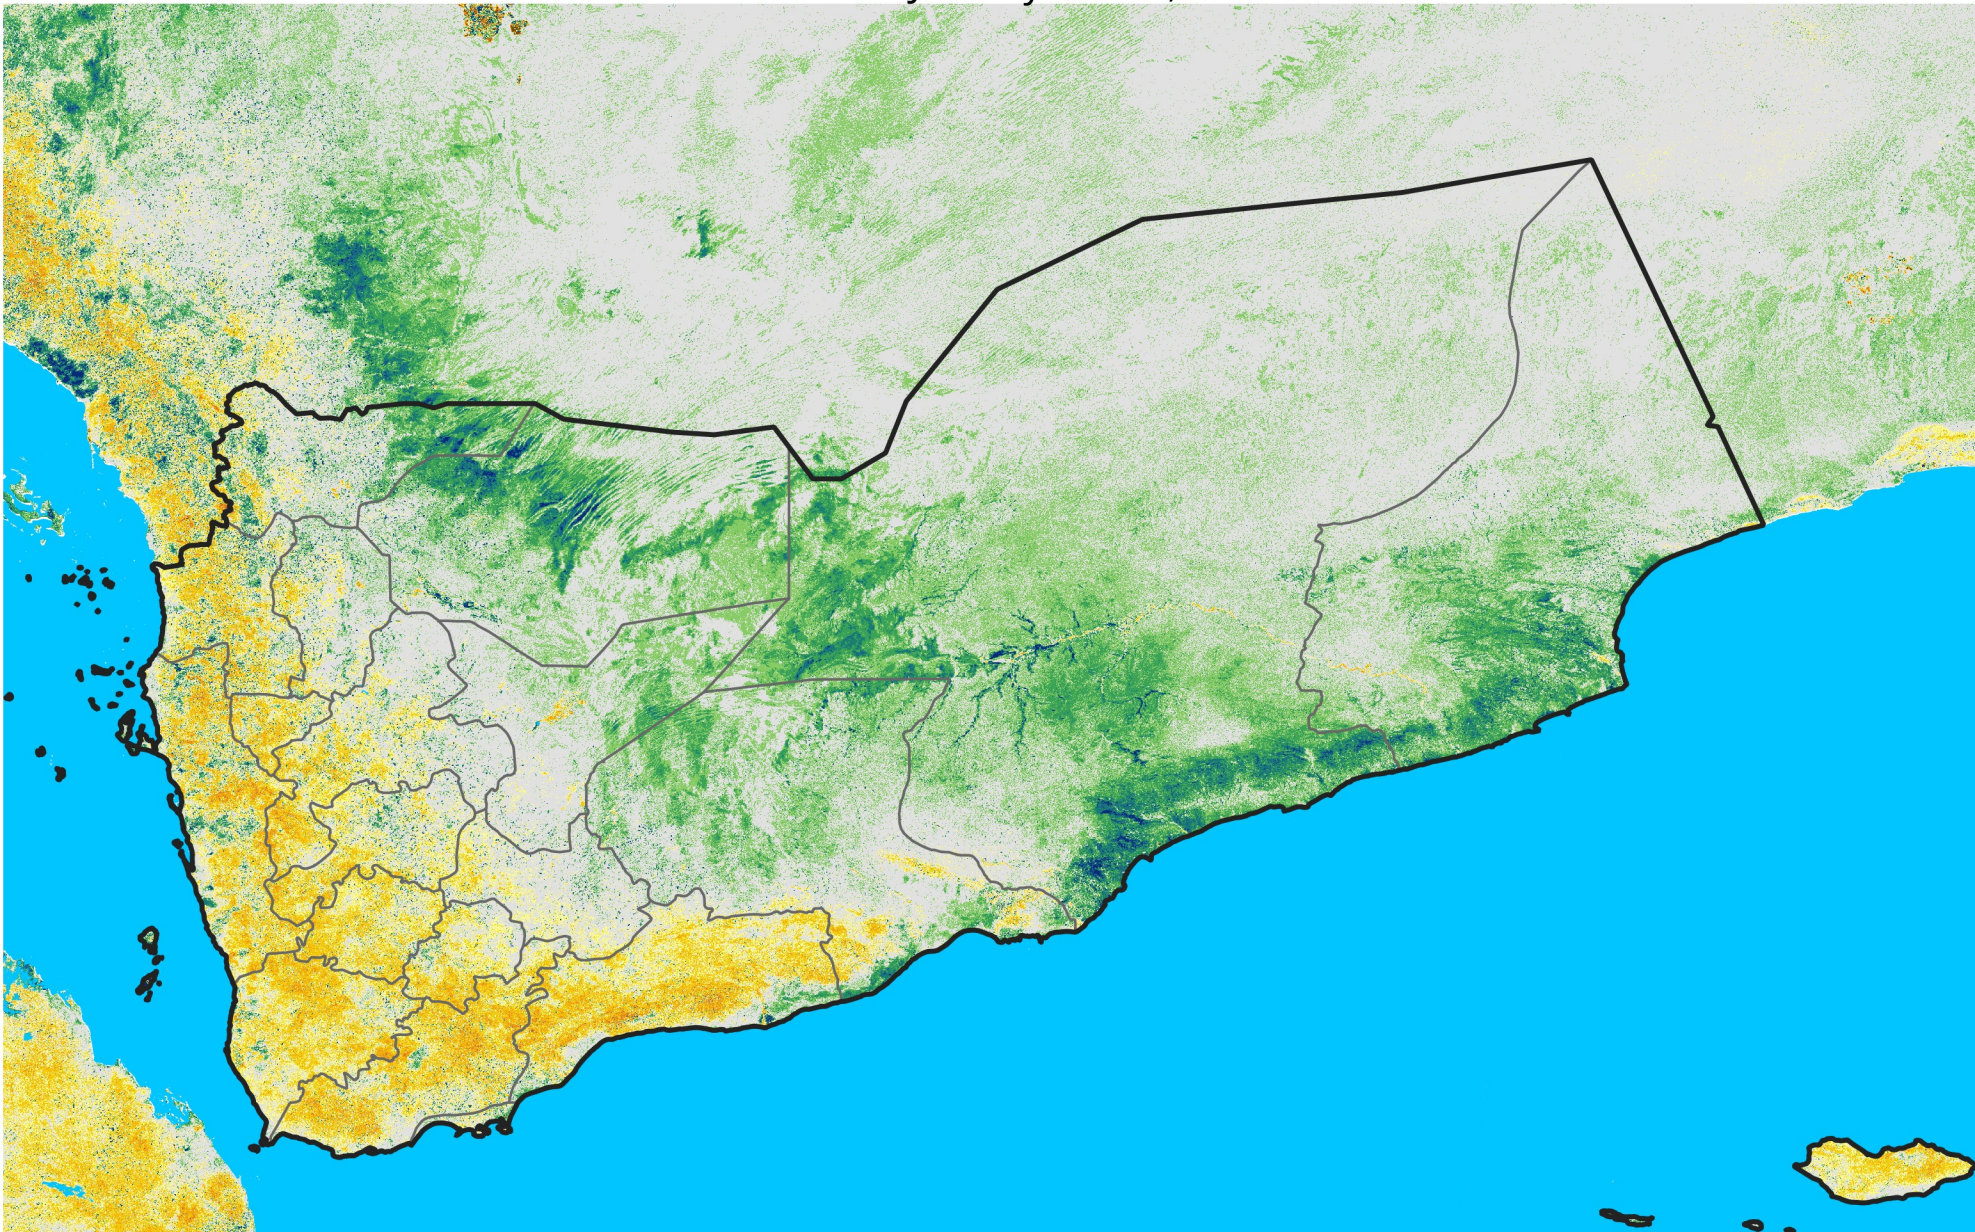

Yemen

Percent of Mean NDVI

2009 / mean (2003 - 2022)

Period 02 / January 11 - 20, 2009

Percent of Normal