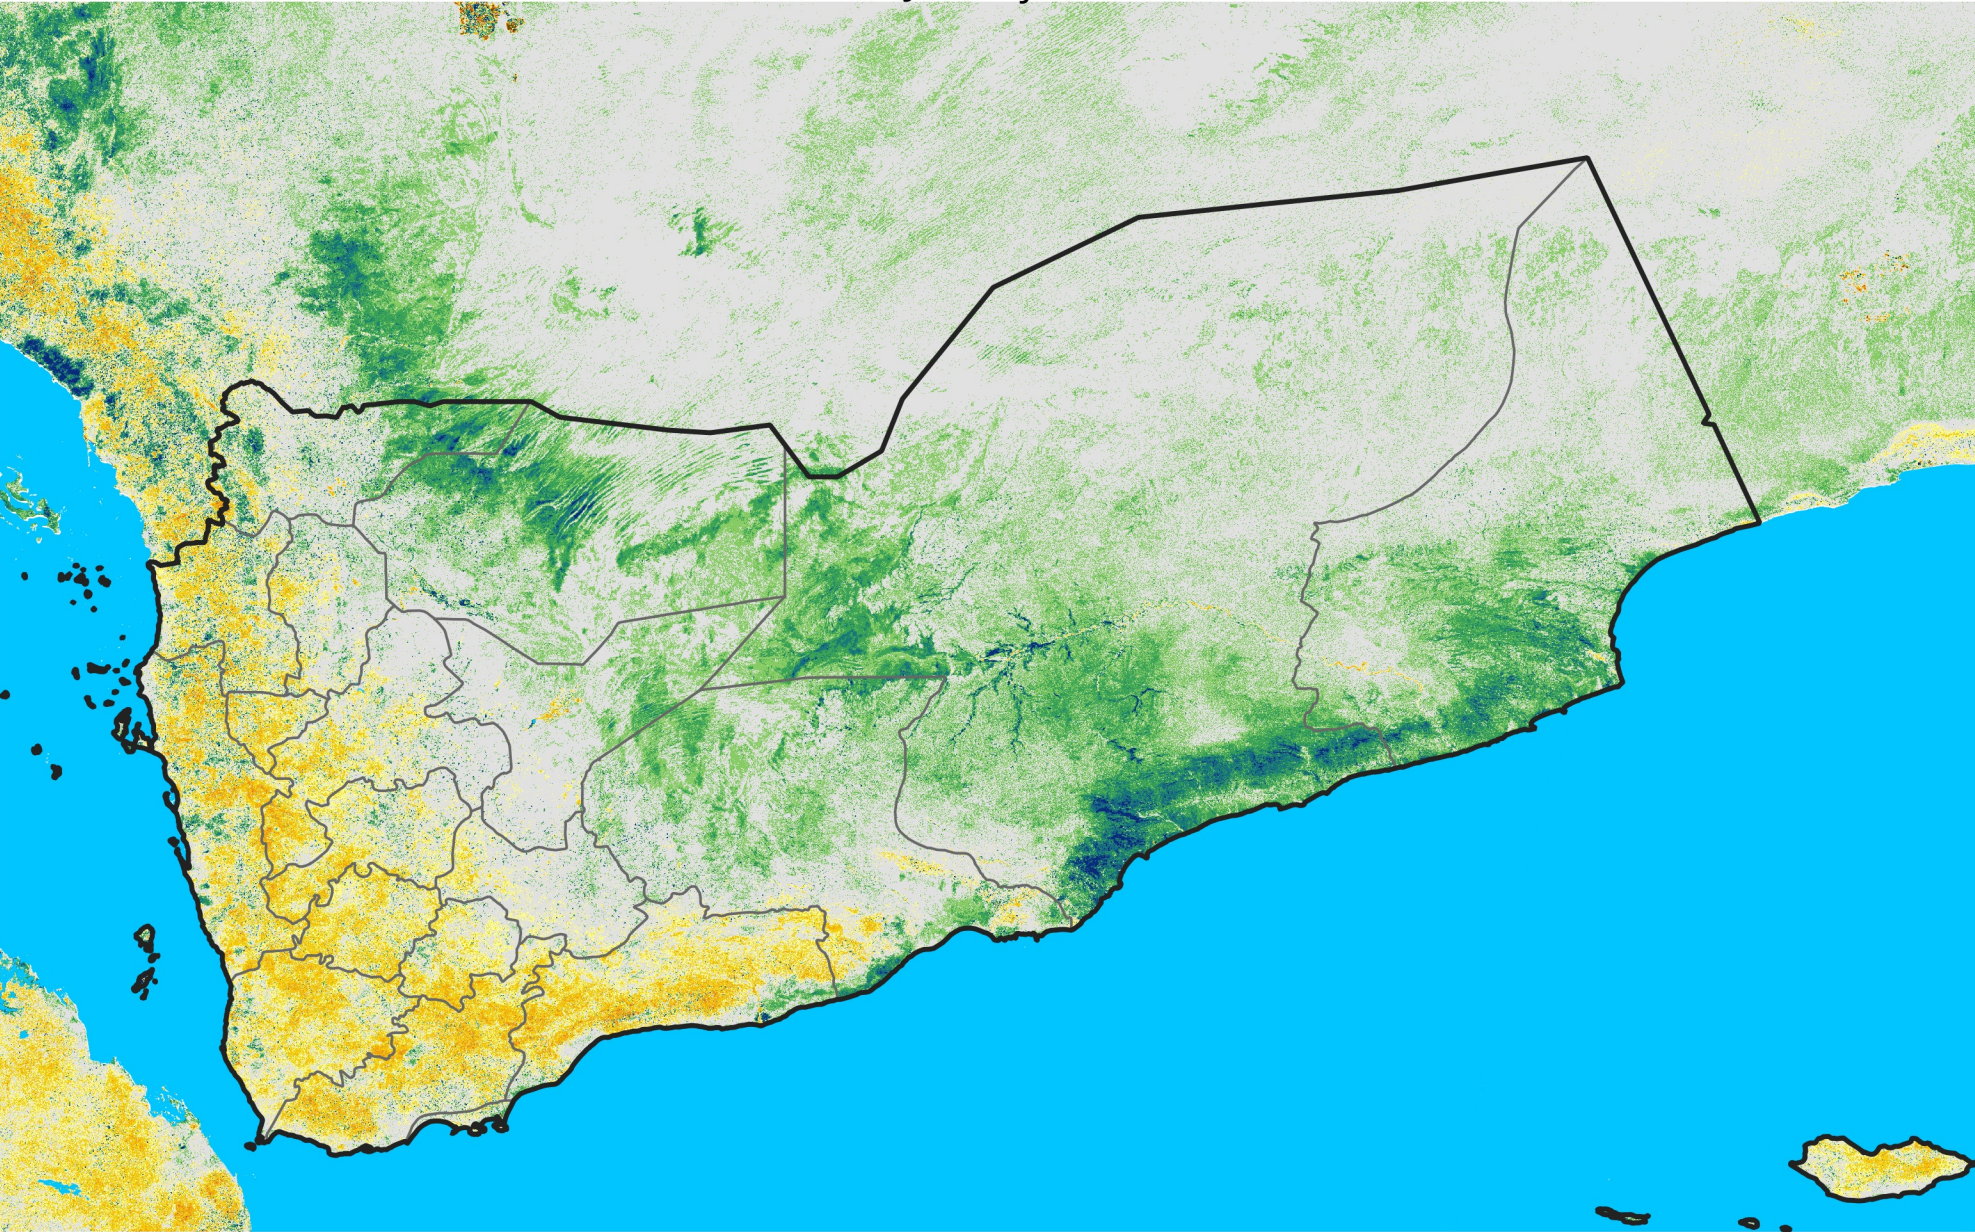

Yemen

Percent of Mean NDVI

2009 / mean (2003 - 2022)

Period 03 / January 21 - 31, 2009

Percent of Normal