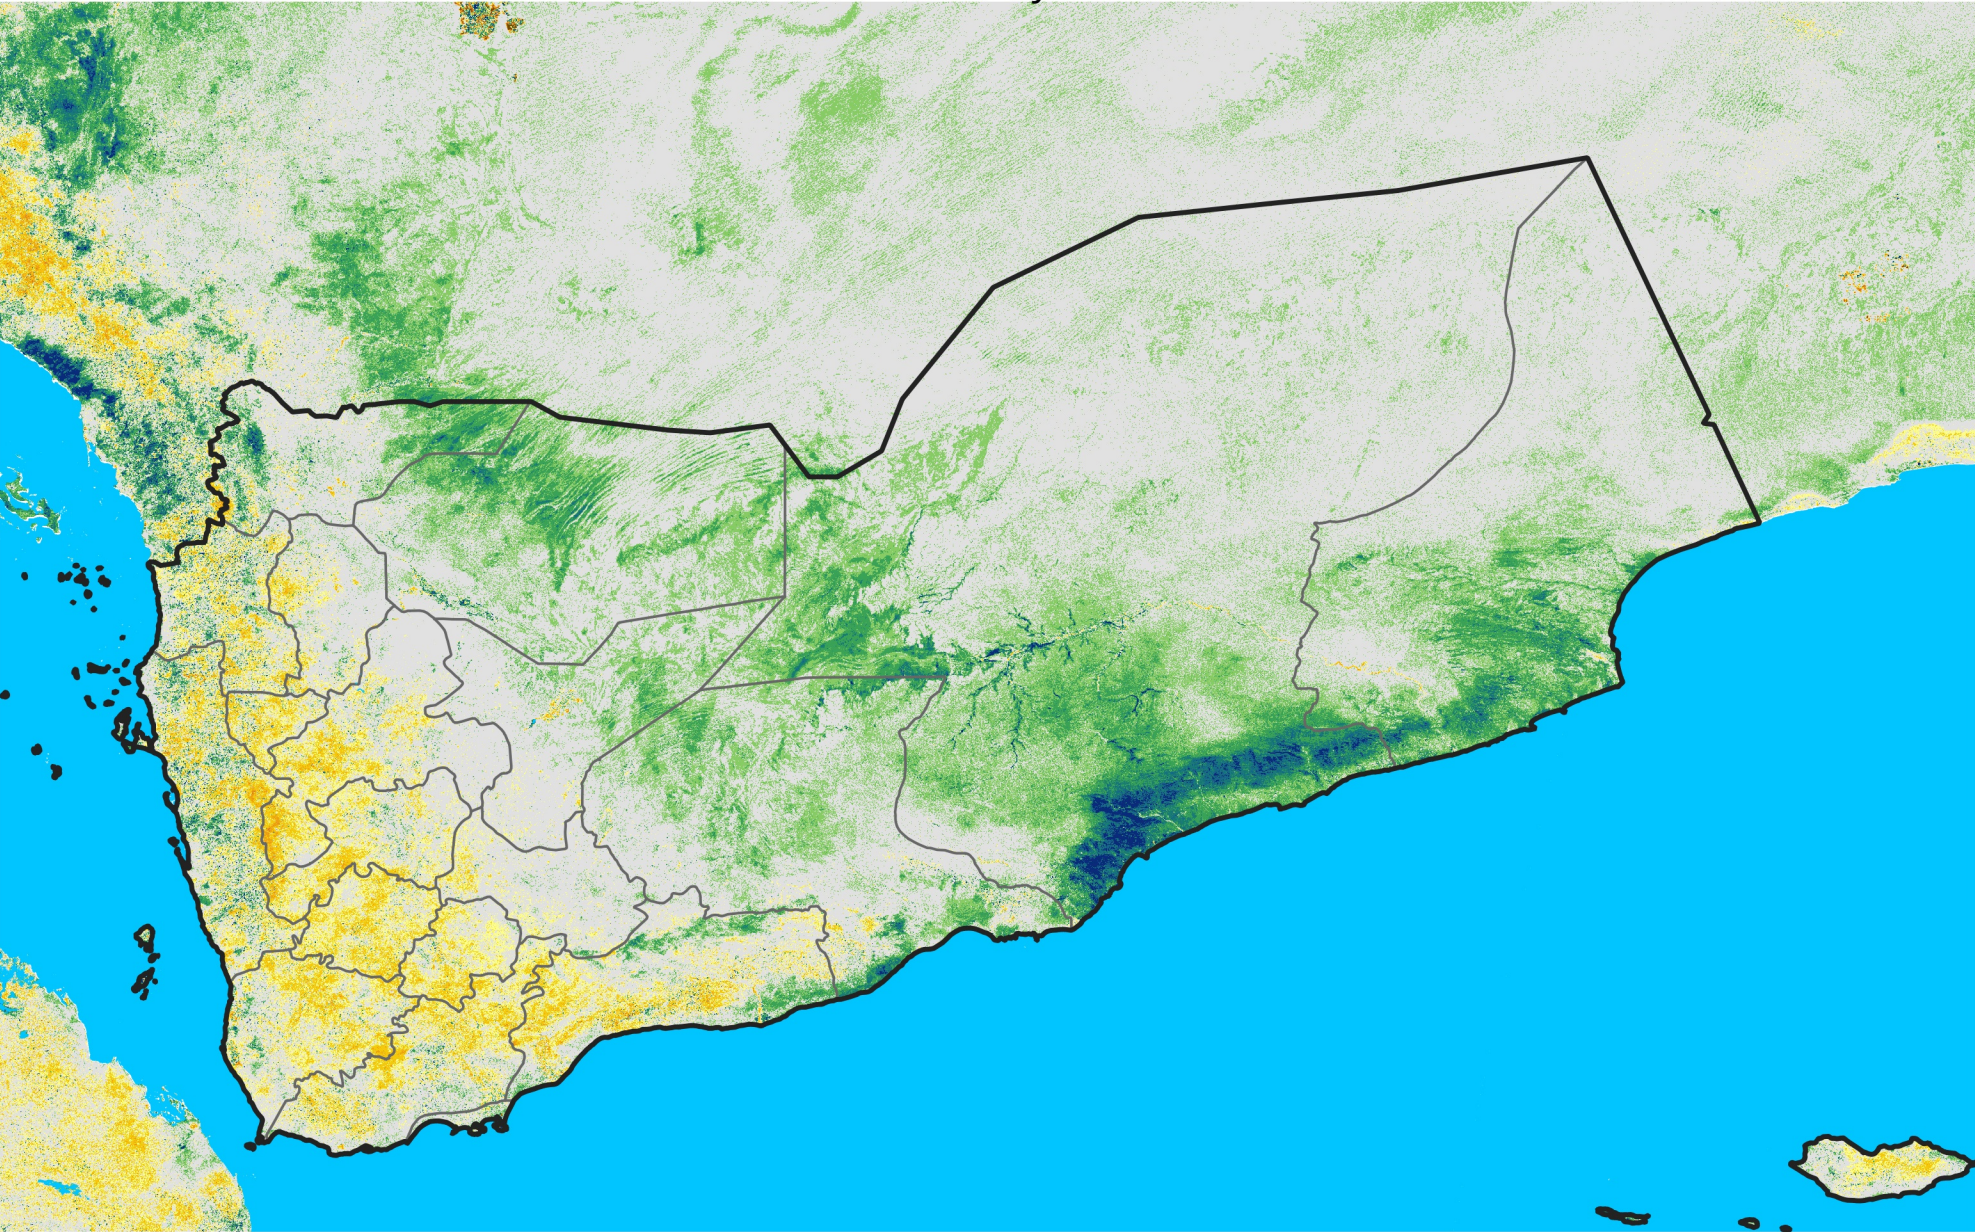

Yemen

Percent of Mean NDVI

2009 / mean (2003 - 2022)

Period 05 / February 11 - 20, 2009

Percent of Normal