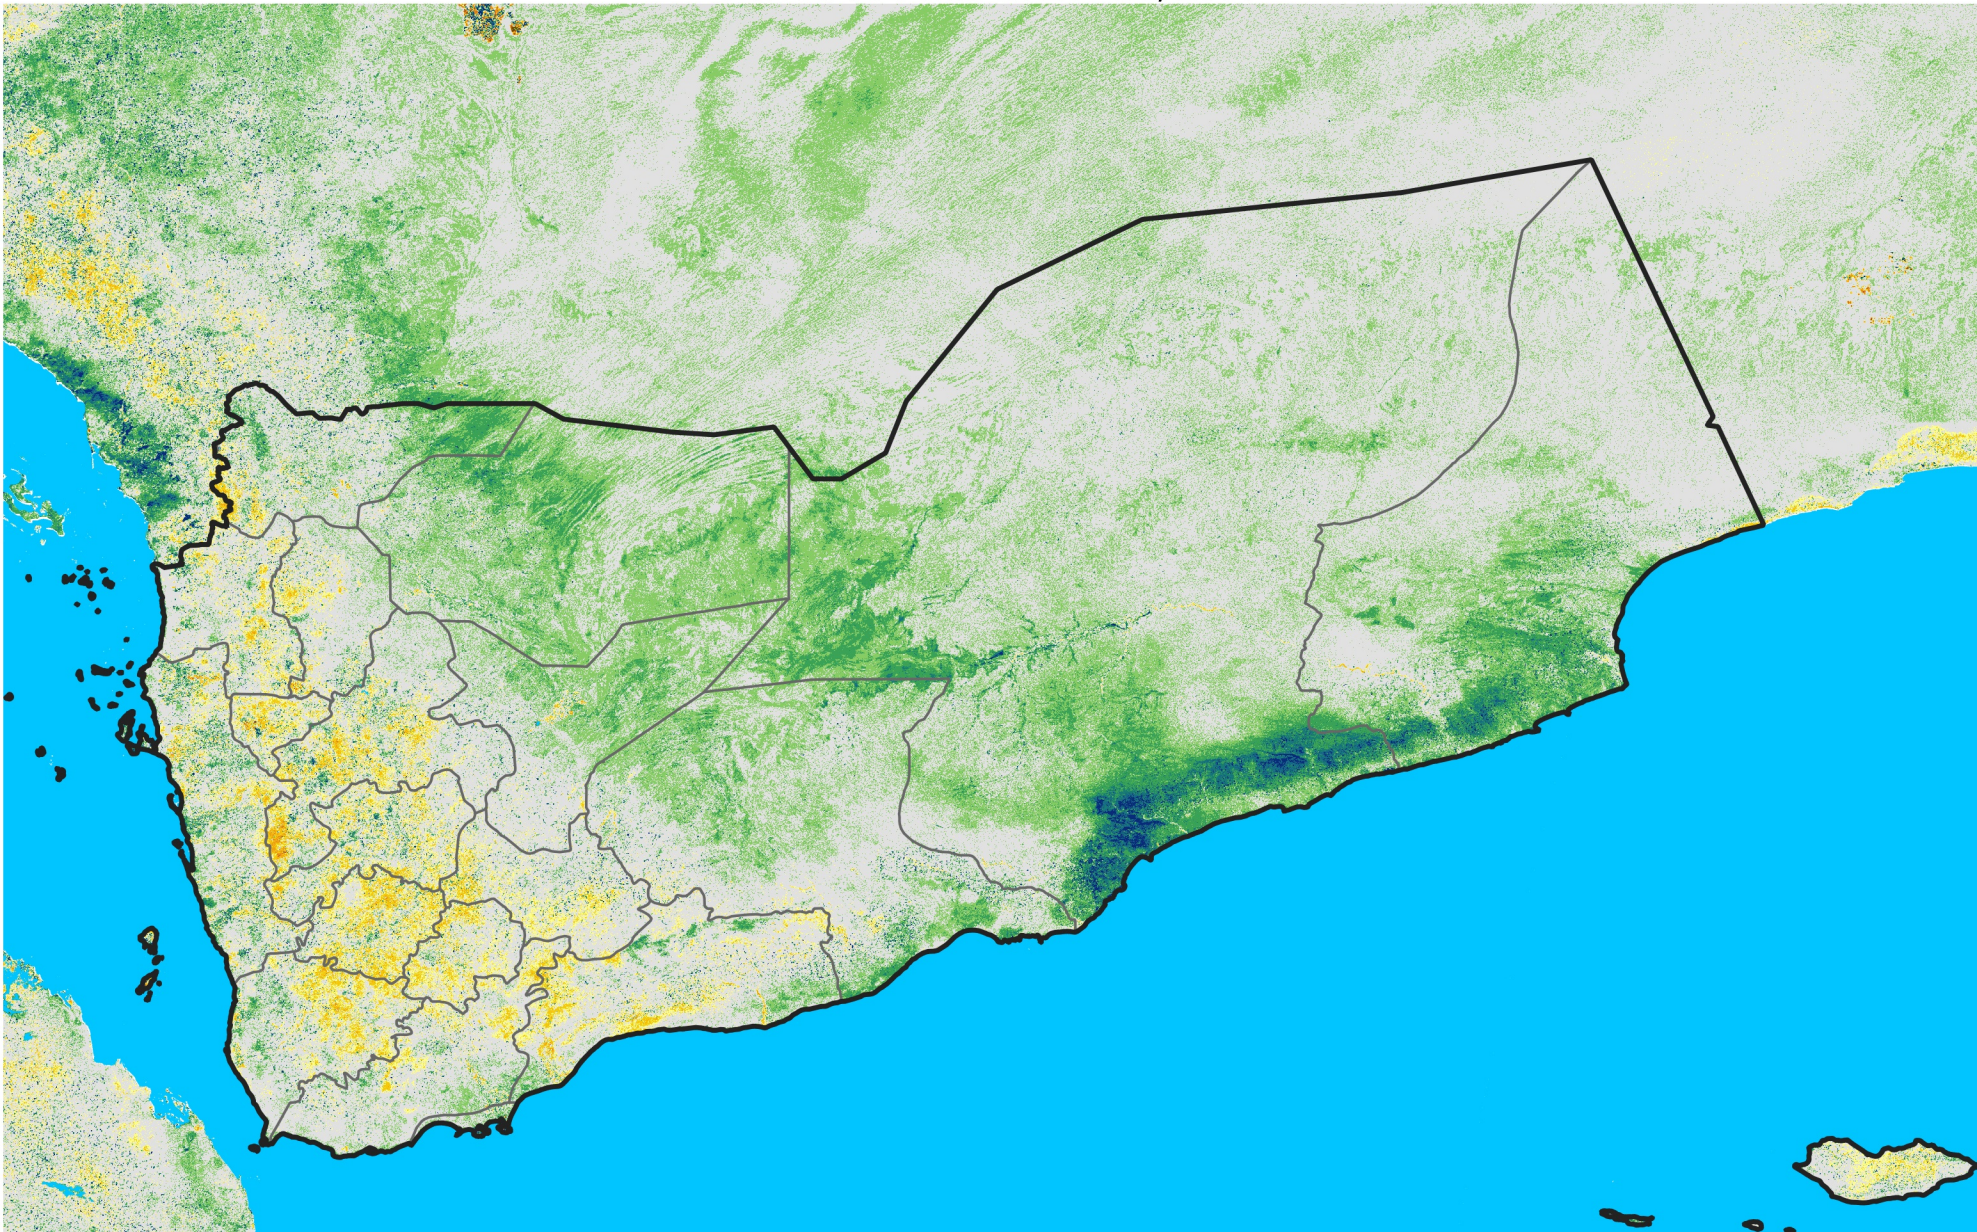

Yemen

Percent of Mean NDVI

2009 / mean (2003 - 2022)

Period 09 / March 21 - 31, 2009

Percent of Normal