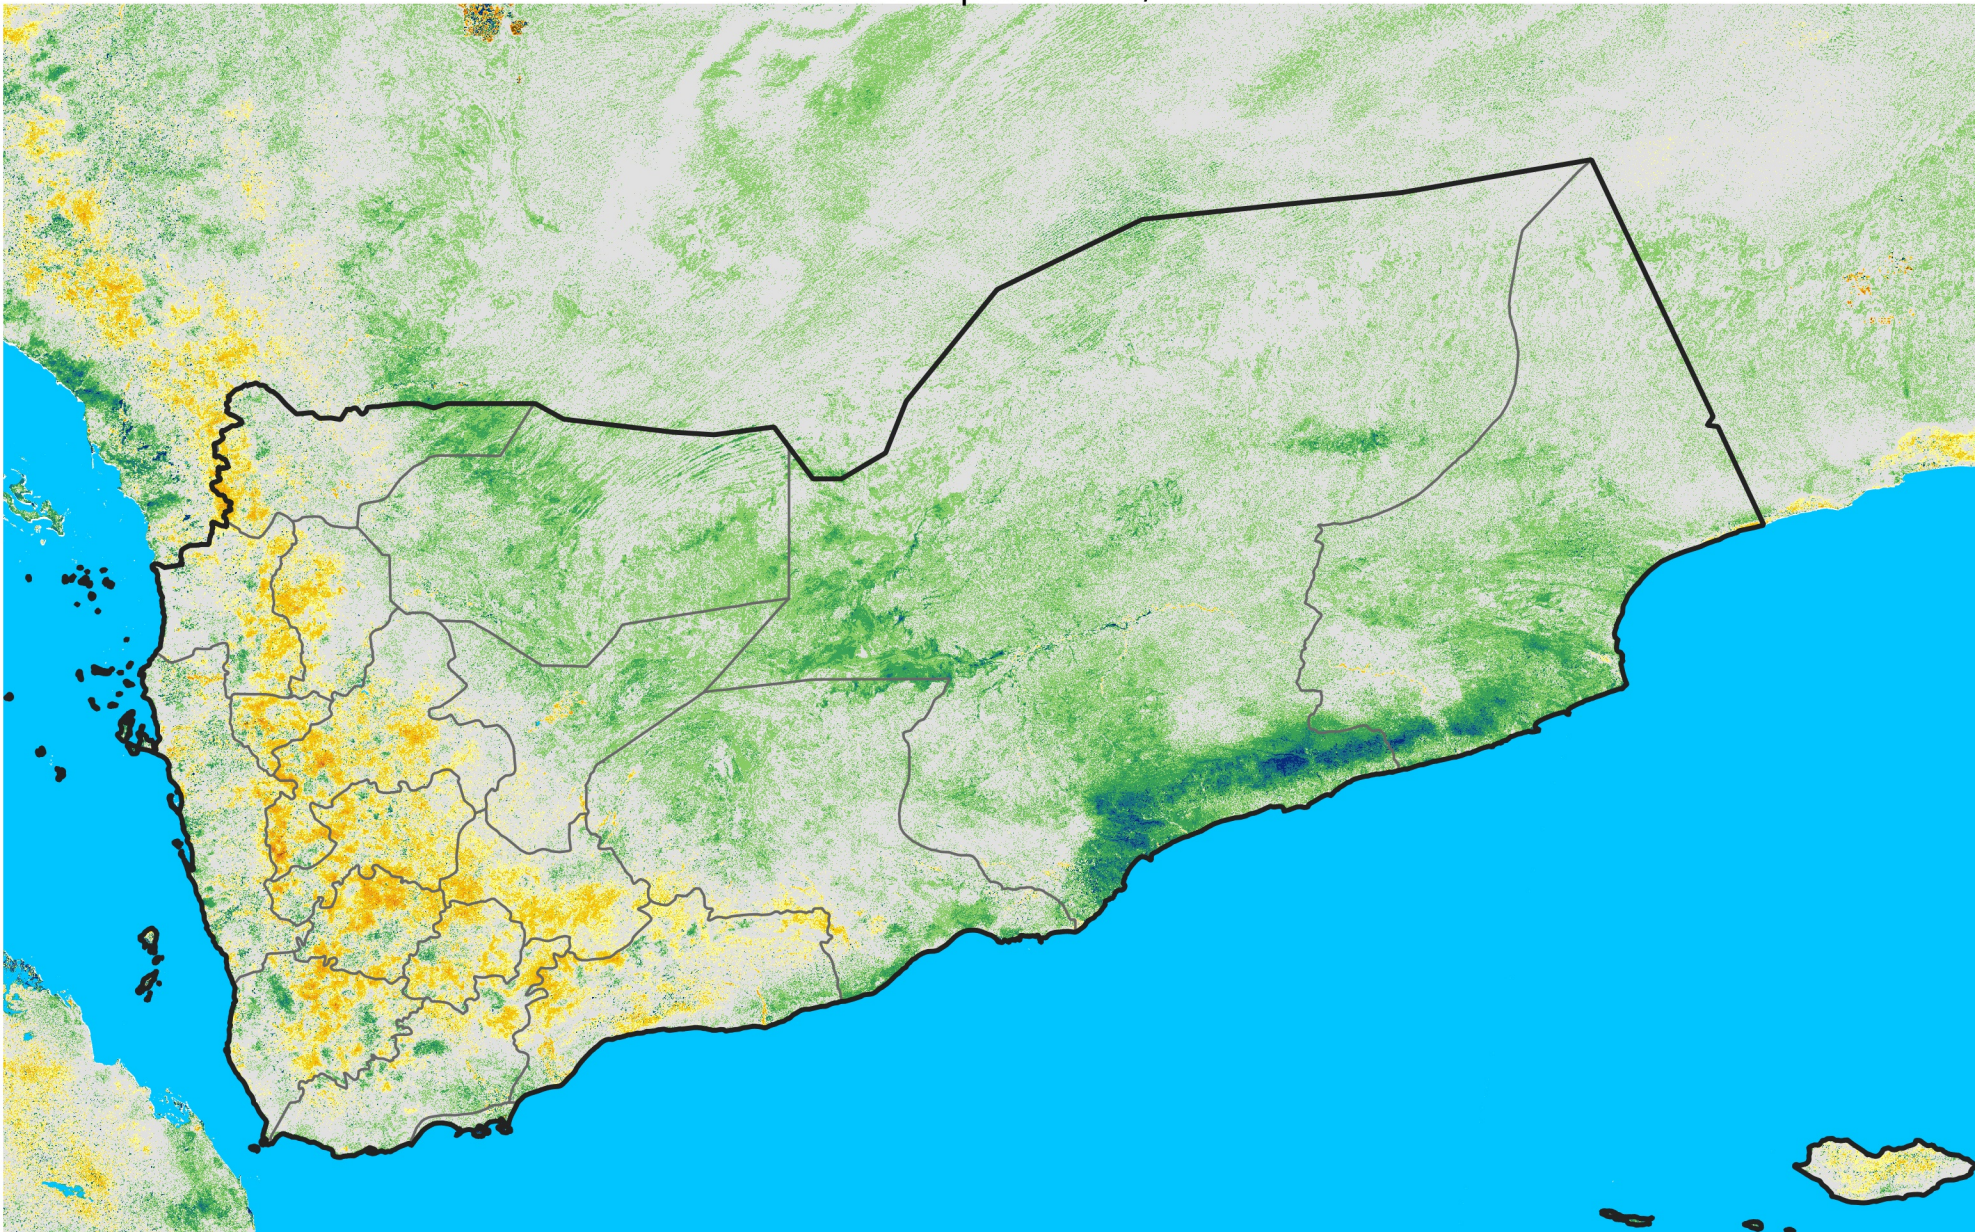

Yemen

Percent of Mean NDVI

2009 / mean (2003 - 2022)

Period 11 / April 11 - 20, 2009

Percent of Normal