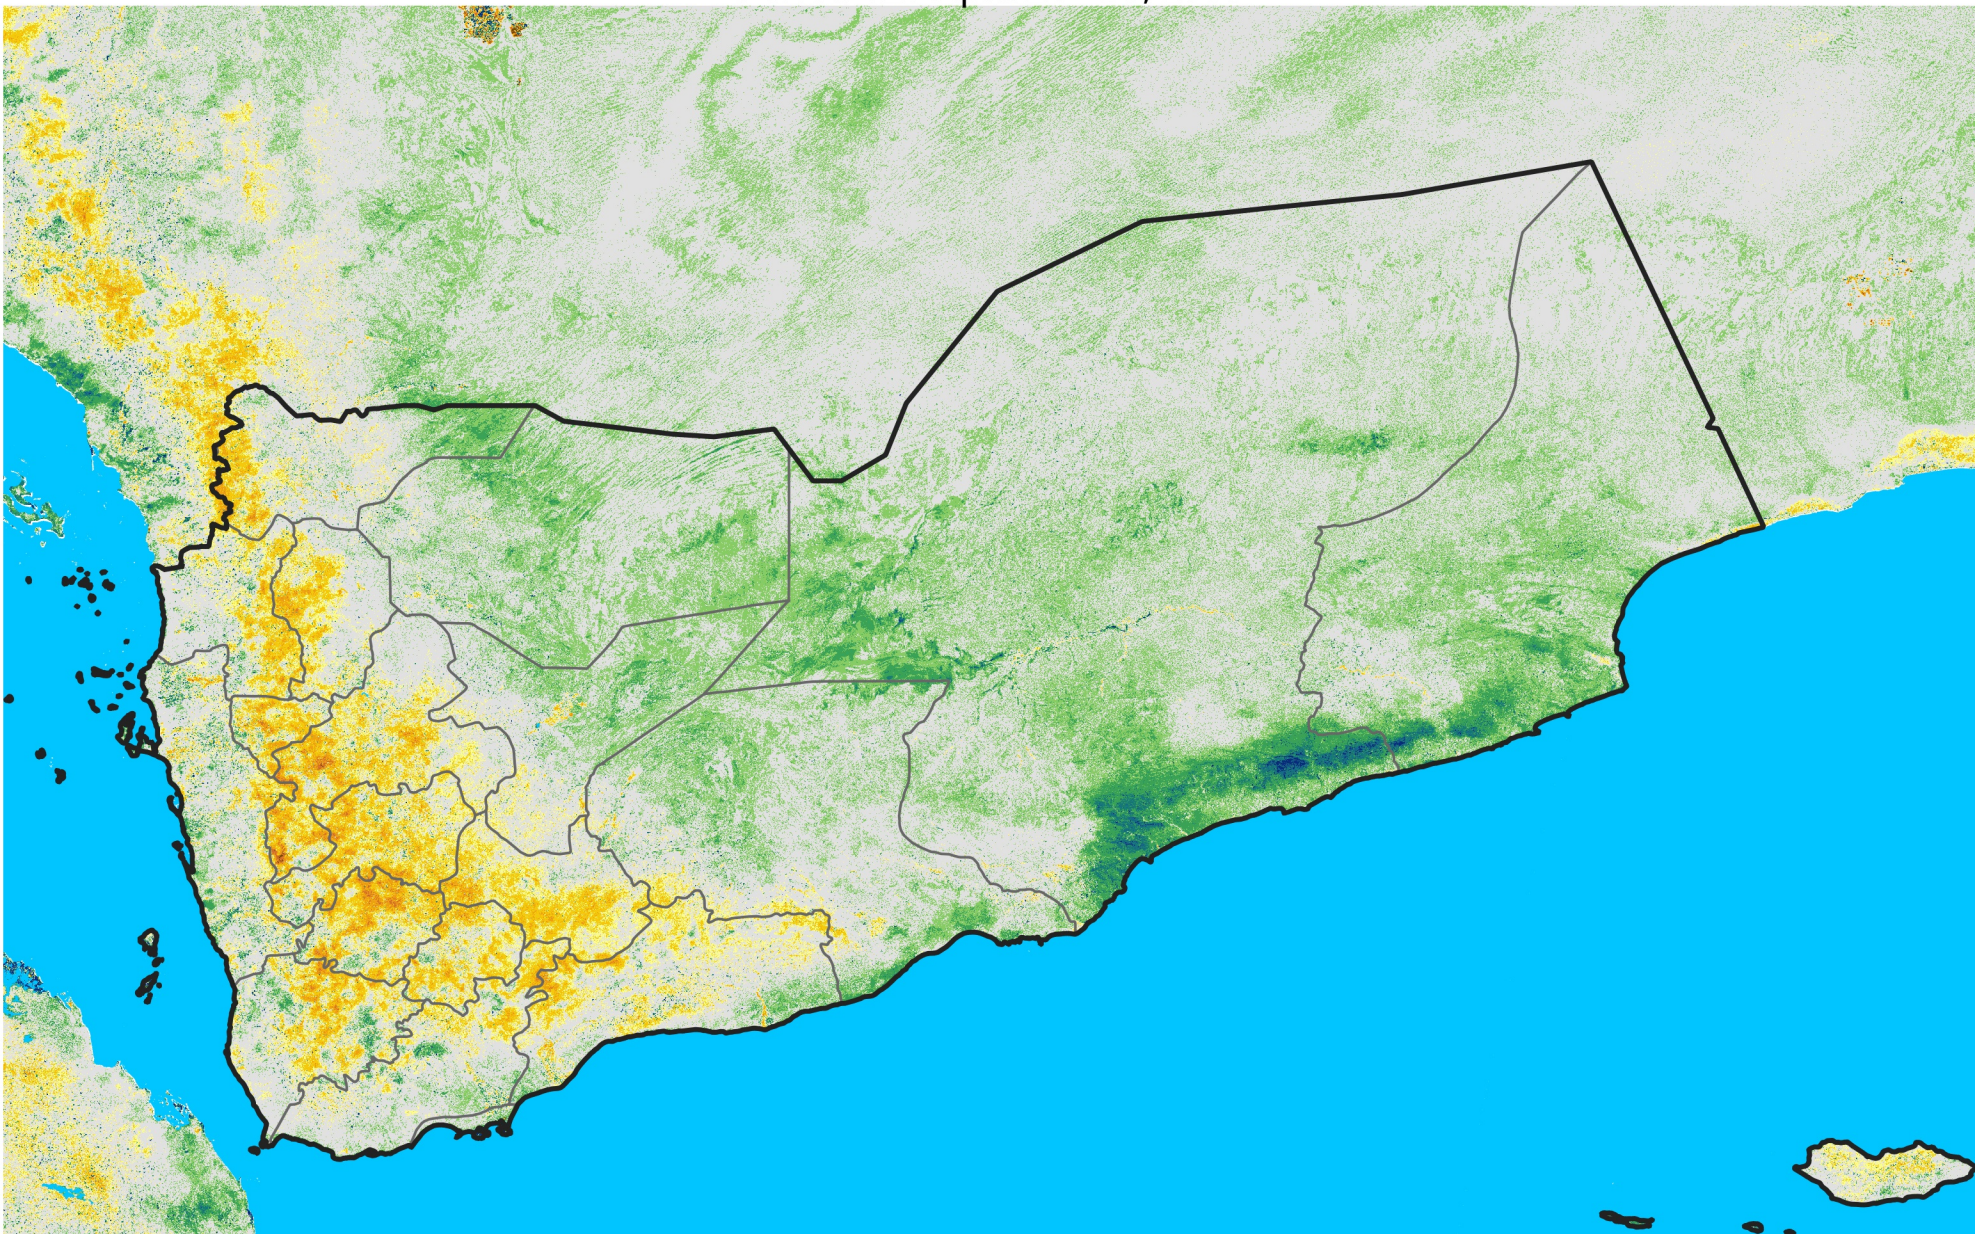

Yemen

Percent of Mean NDVI

2009 / mean (2003 - 2022)

Period 12 / April 21 - 30, 2009

Percent of Normal