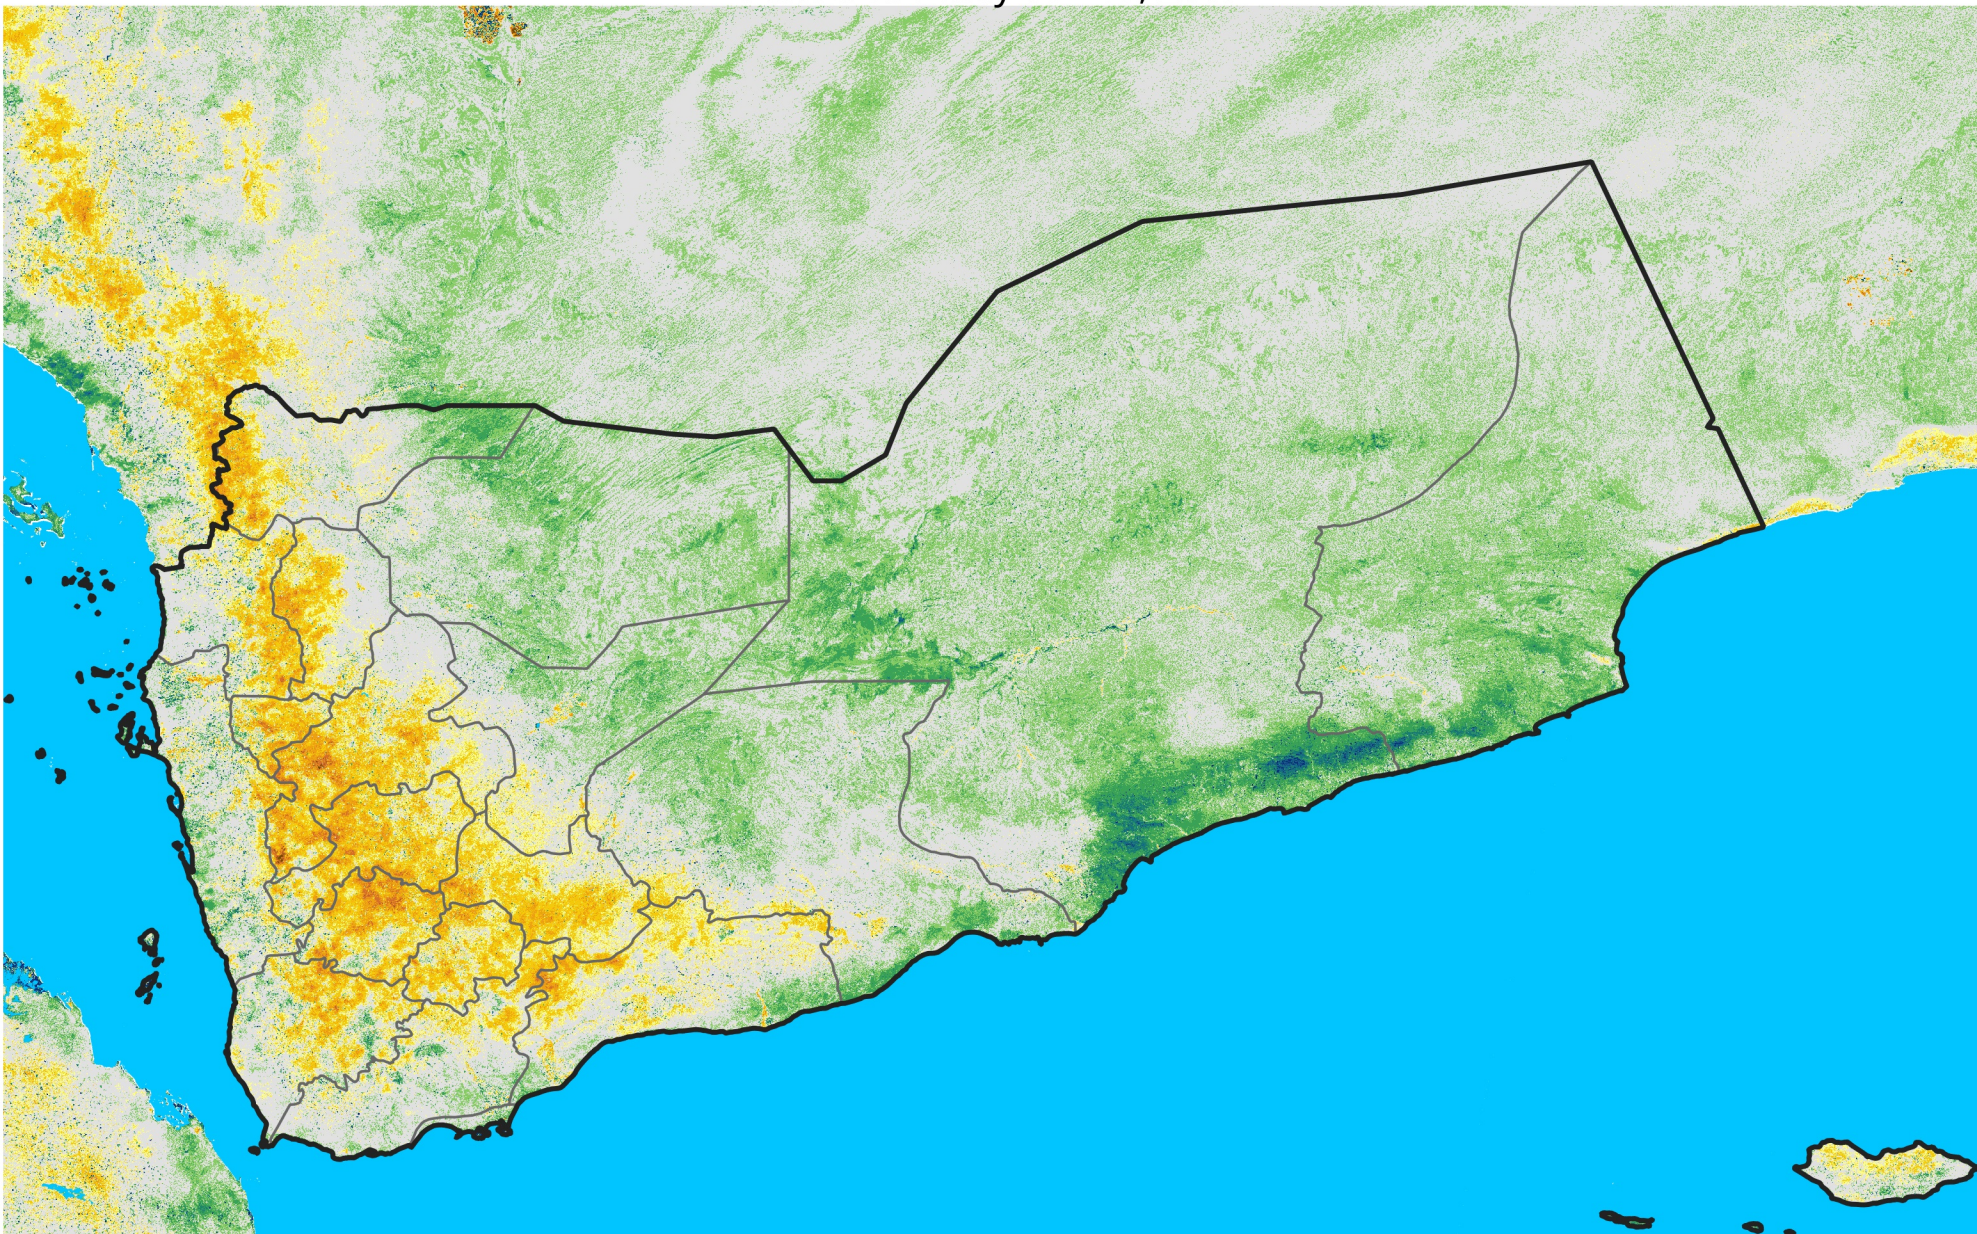

Yemen

Percent of Mean NDVI

2009 / mean (2003 - 2022)

Period 13 / May 01 - 10, 2009

Percent of Normal