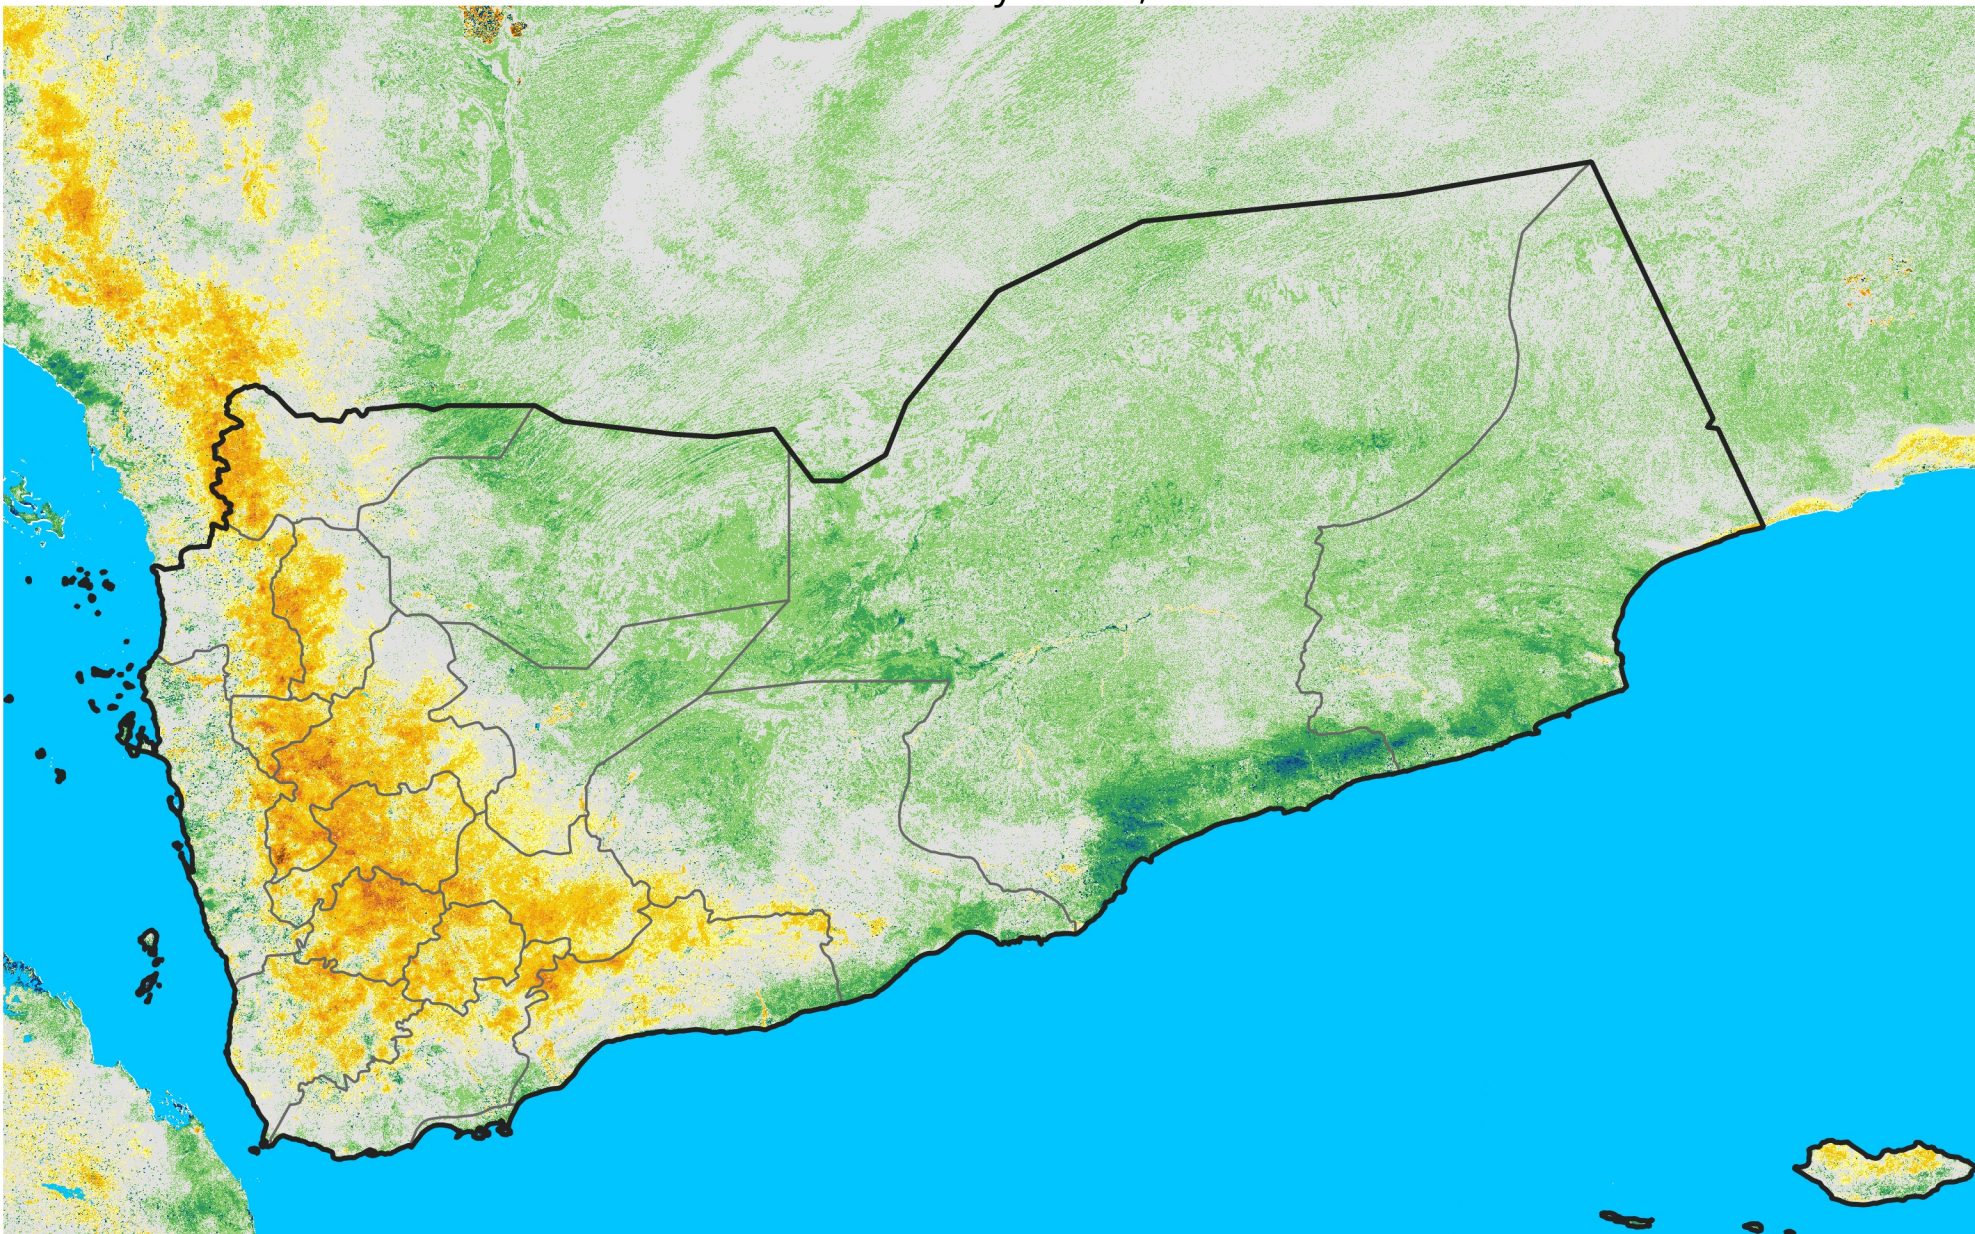

# Yemen

## Percent of Mean NDVI

2009 / mean (2003 - 2022)

Period 14 / May 11 - 20, 2009