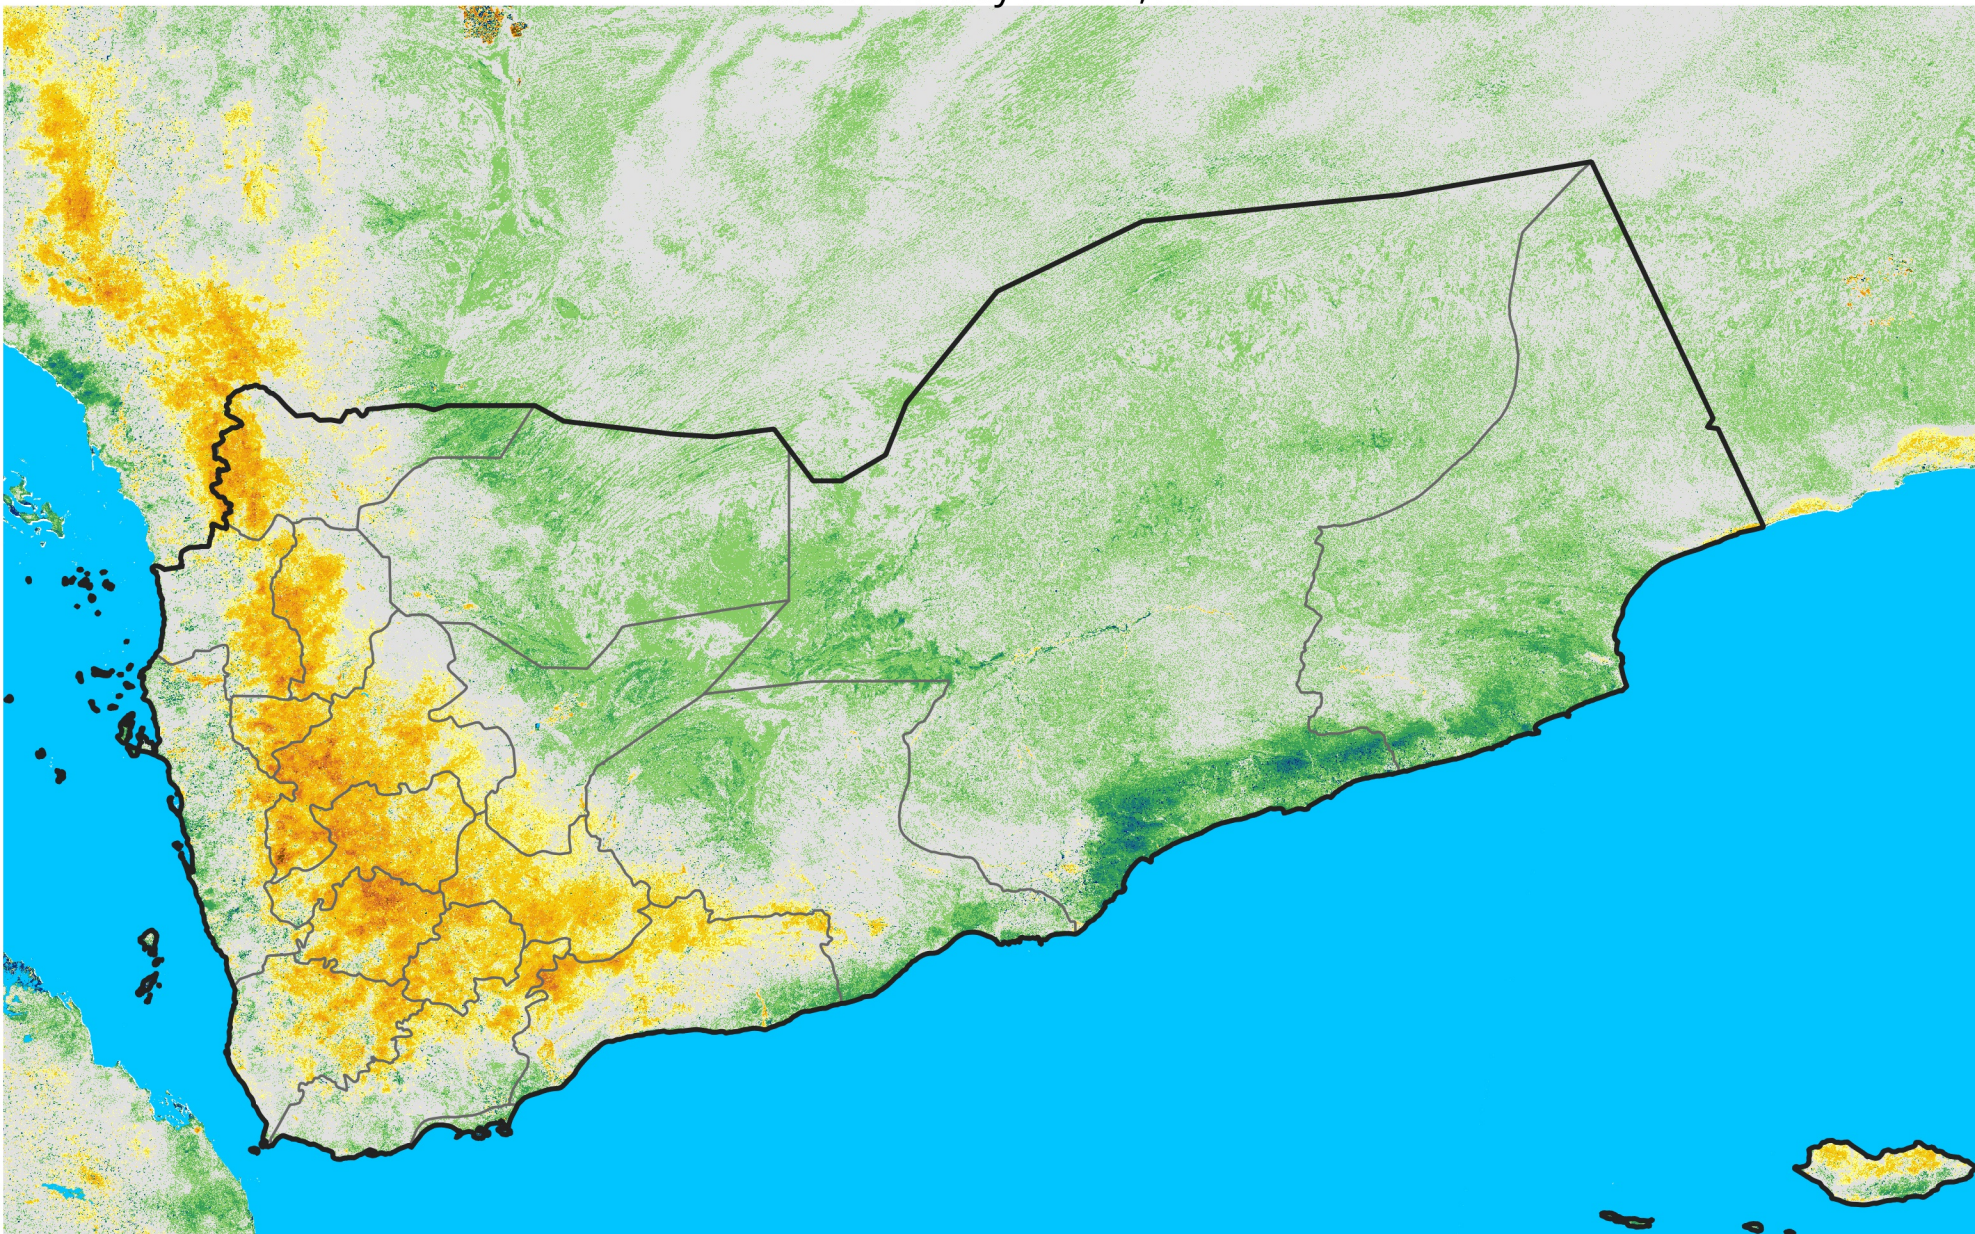

Yemen

Percent of Mean NDVI

2009 / mean (2003 - 2022)

Period 15 / May 21 - 31, 2009

Percent of Normal