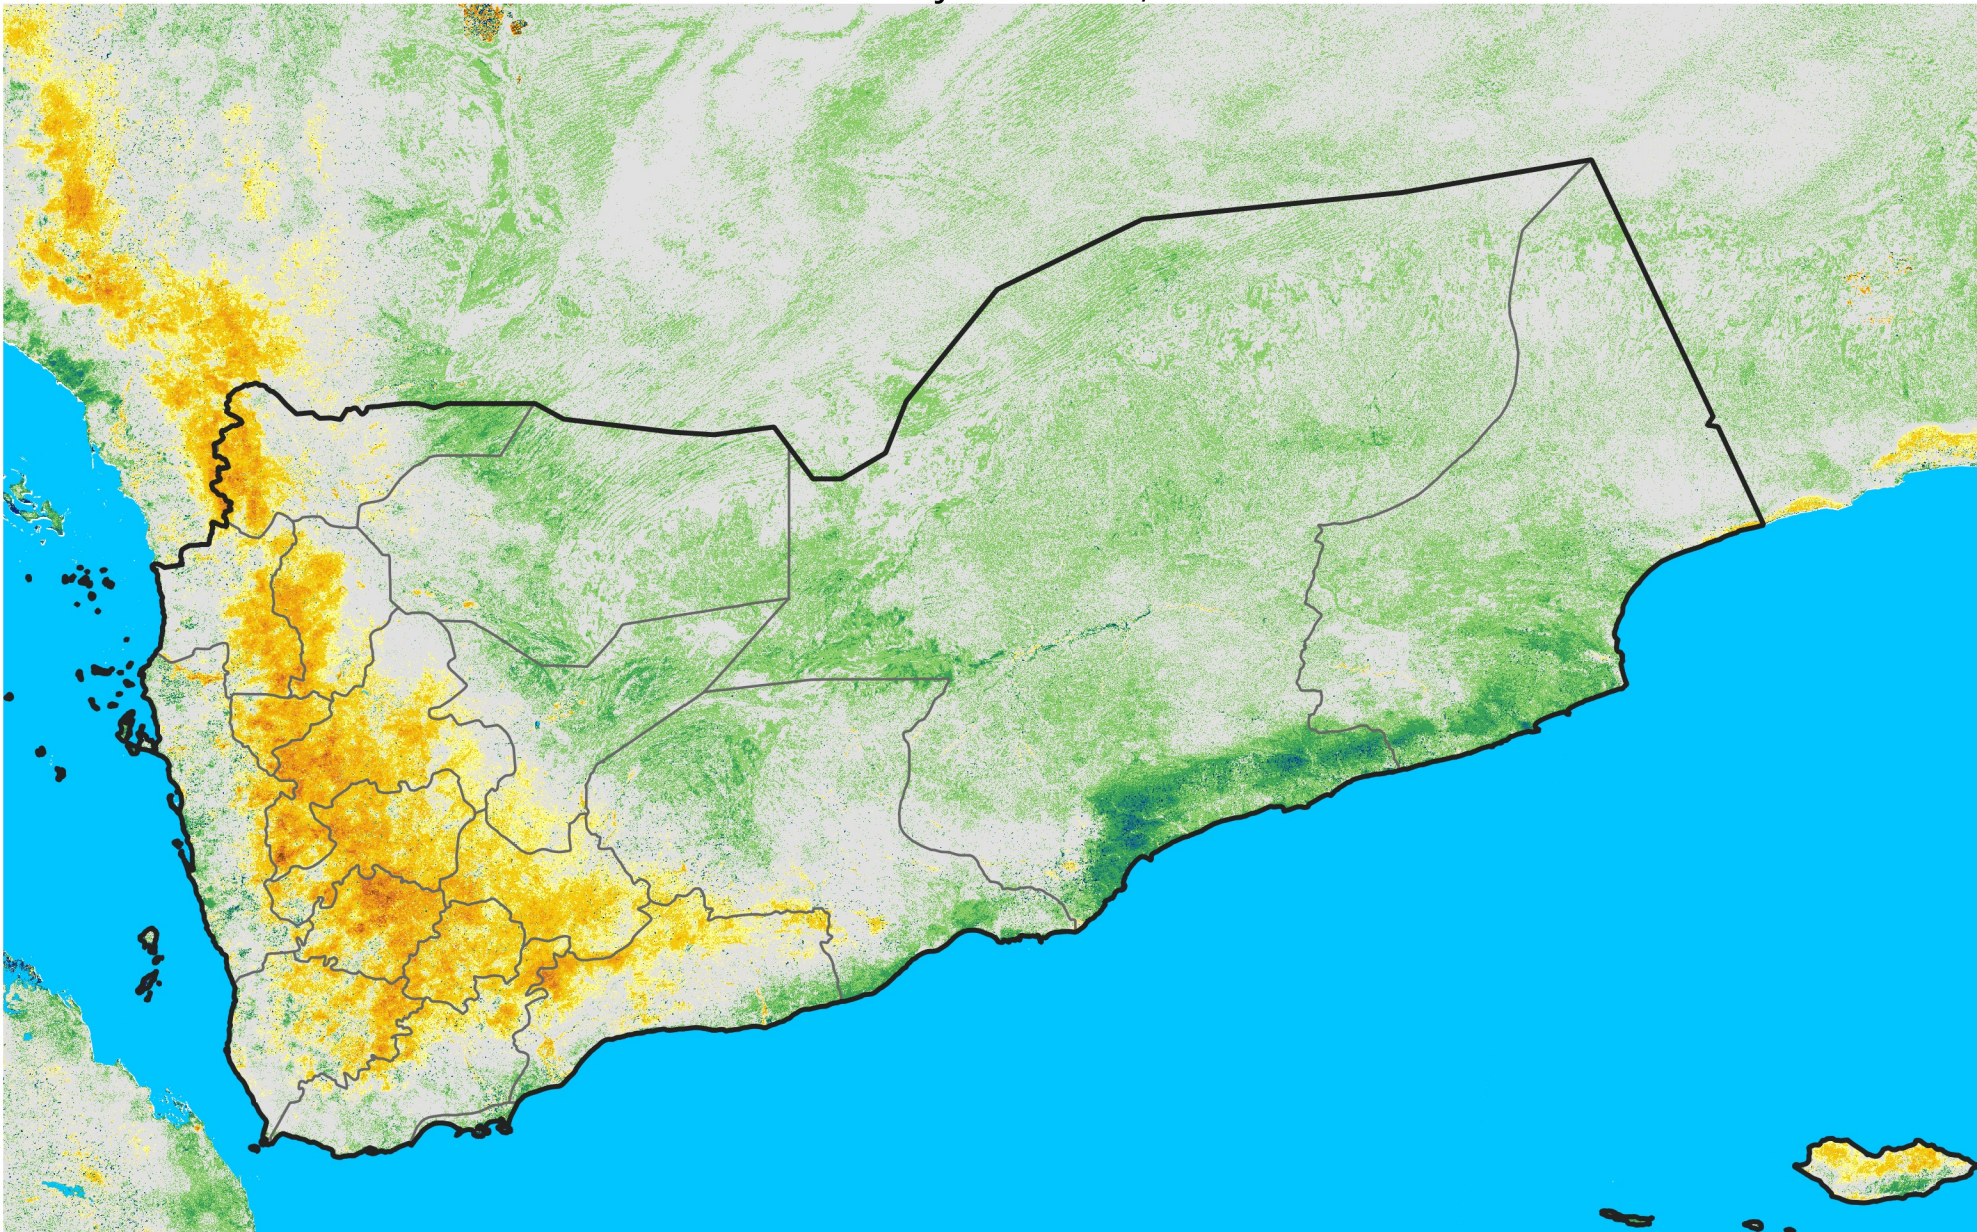

Yemen

Percent of Mean NDVI

2009 / mean (2003 - 2022)

Period 16 / June 01 - 10, 2009

Percent of Normal