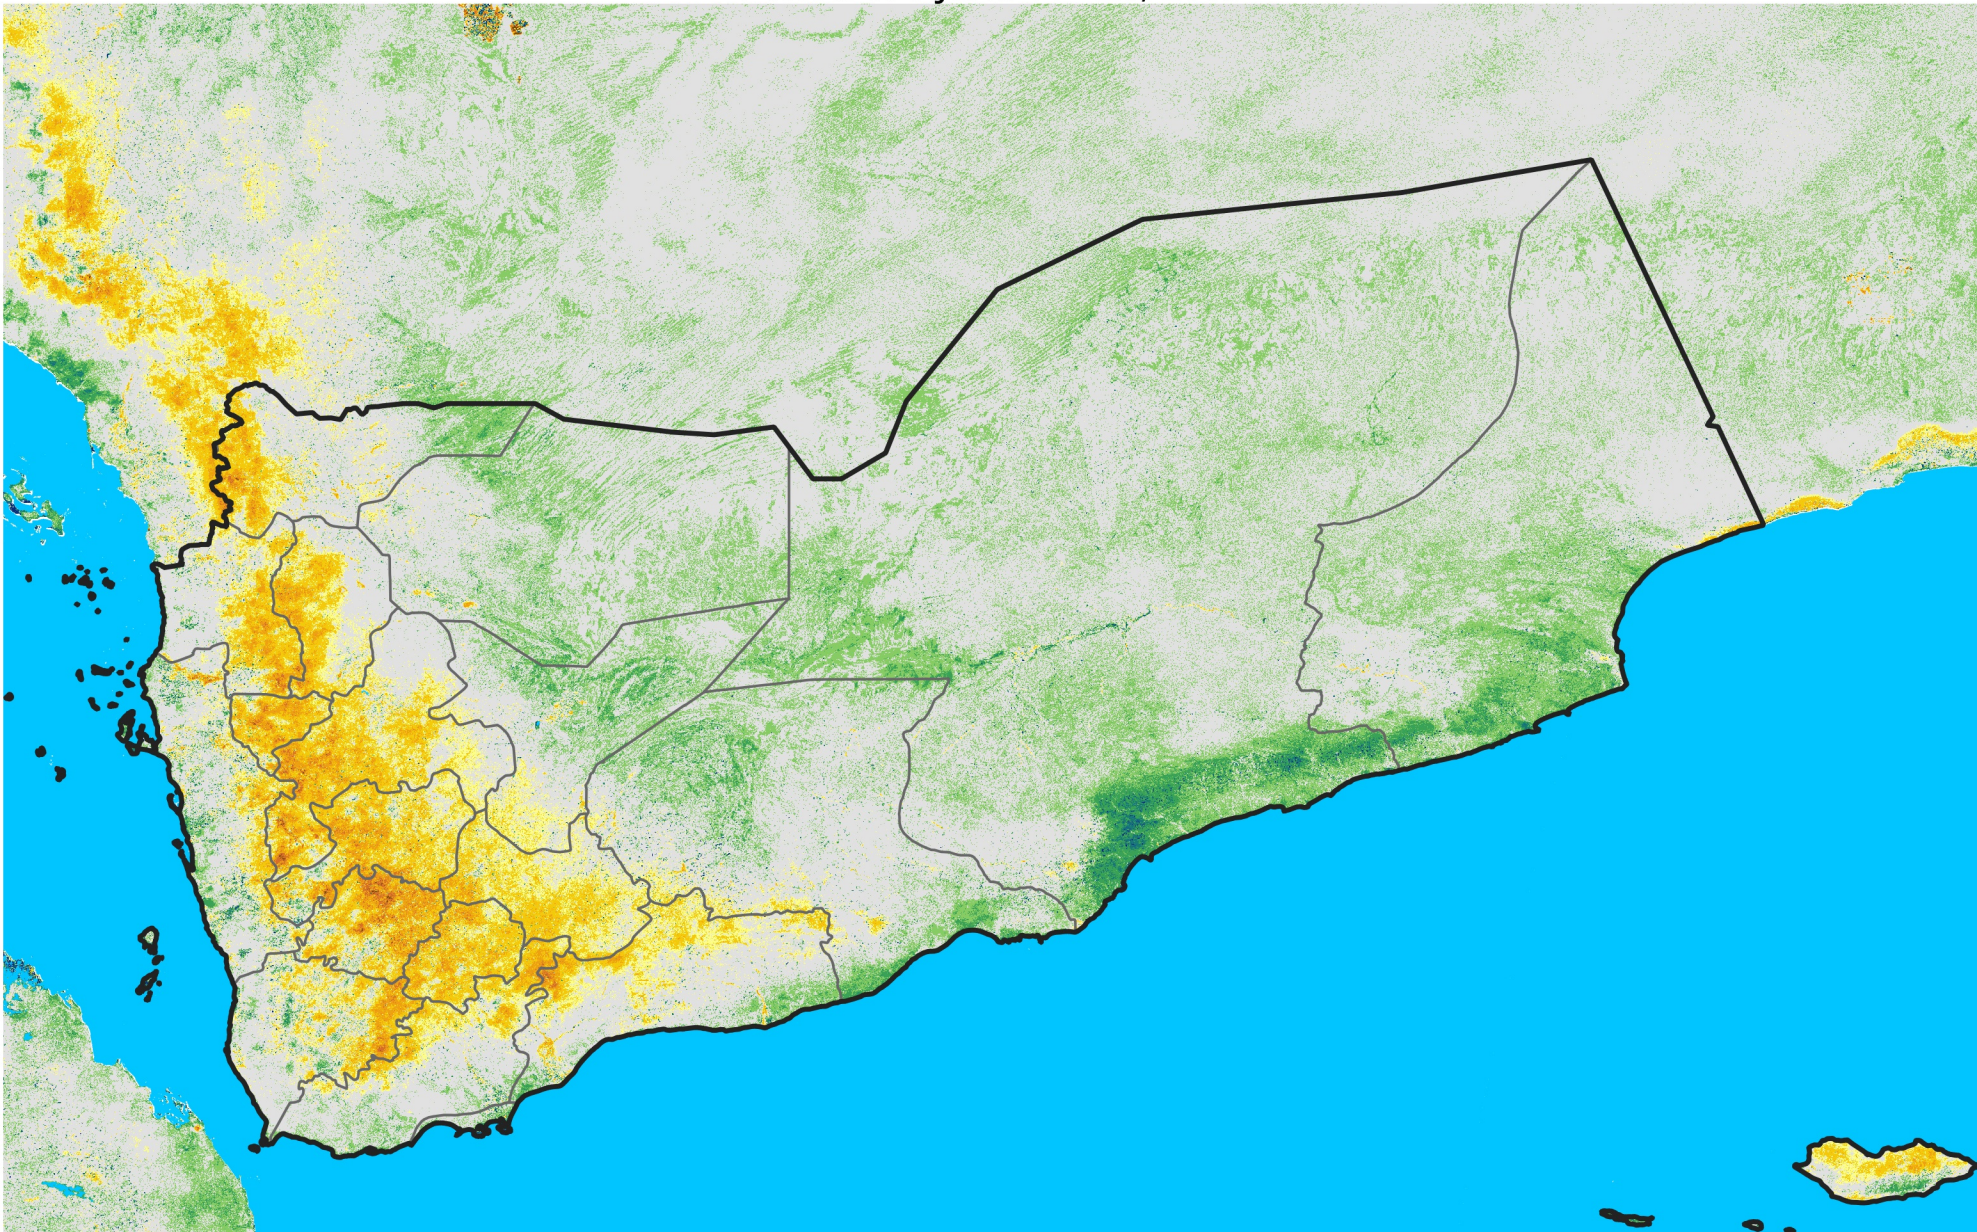

Yemen

Percent of Mean NDVI

2009 / mean (2003 - 2022)

Period 17 / June 11 - 20, 2009

Percent of Normal