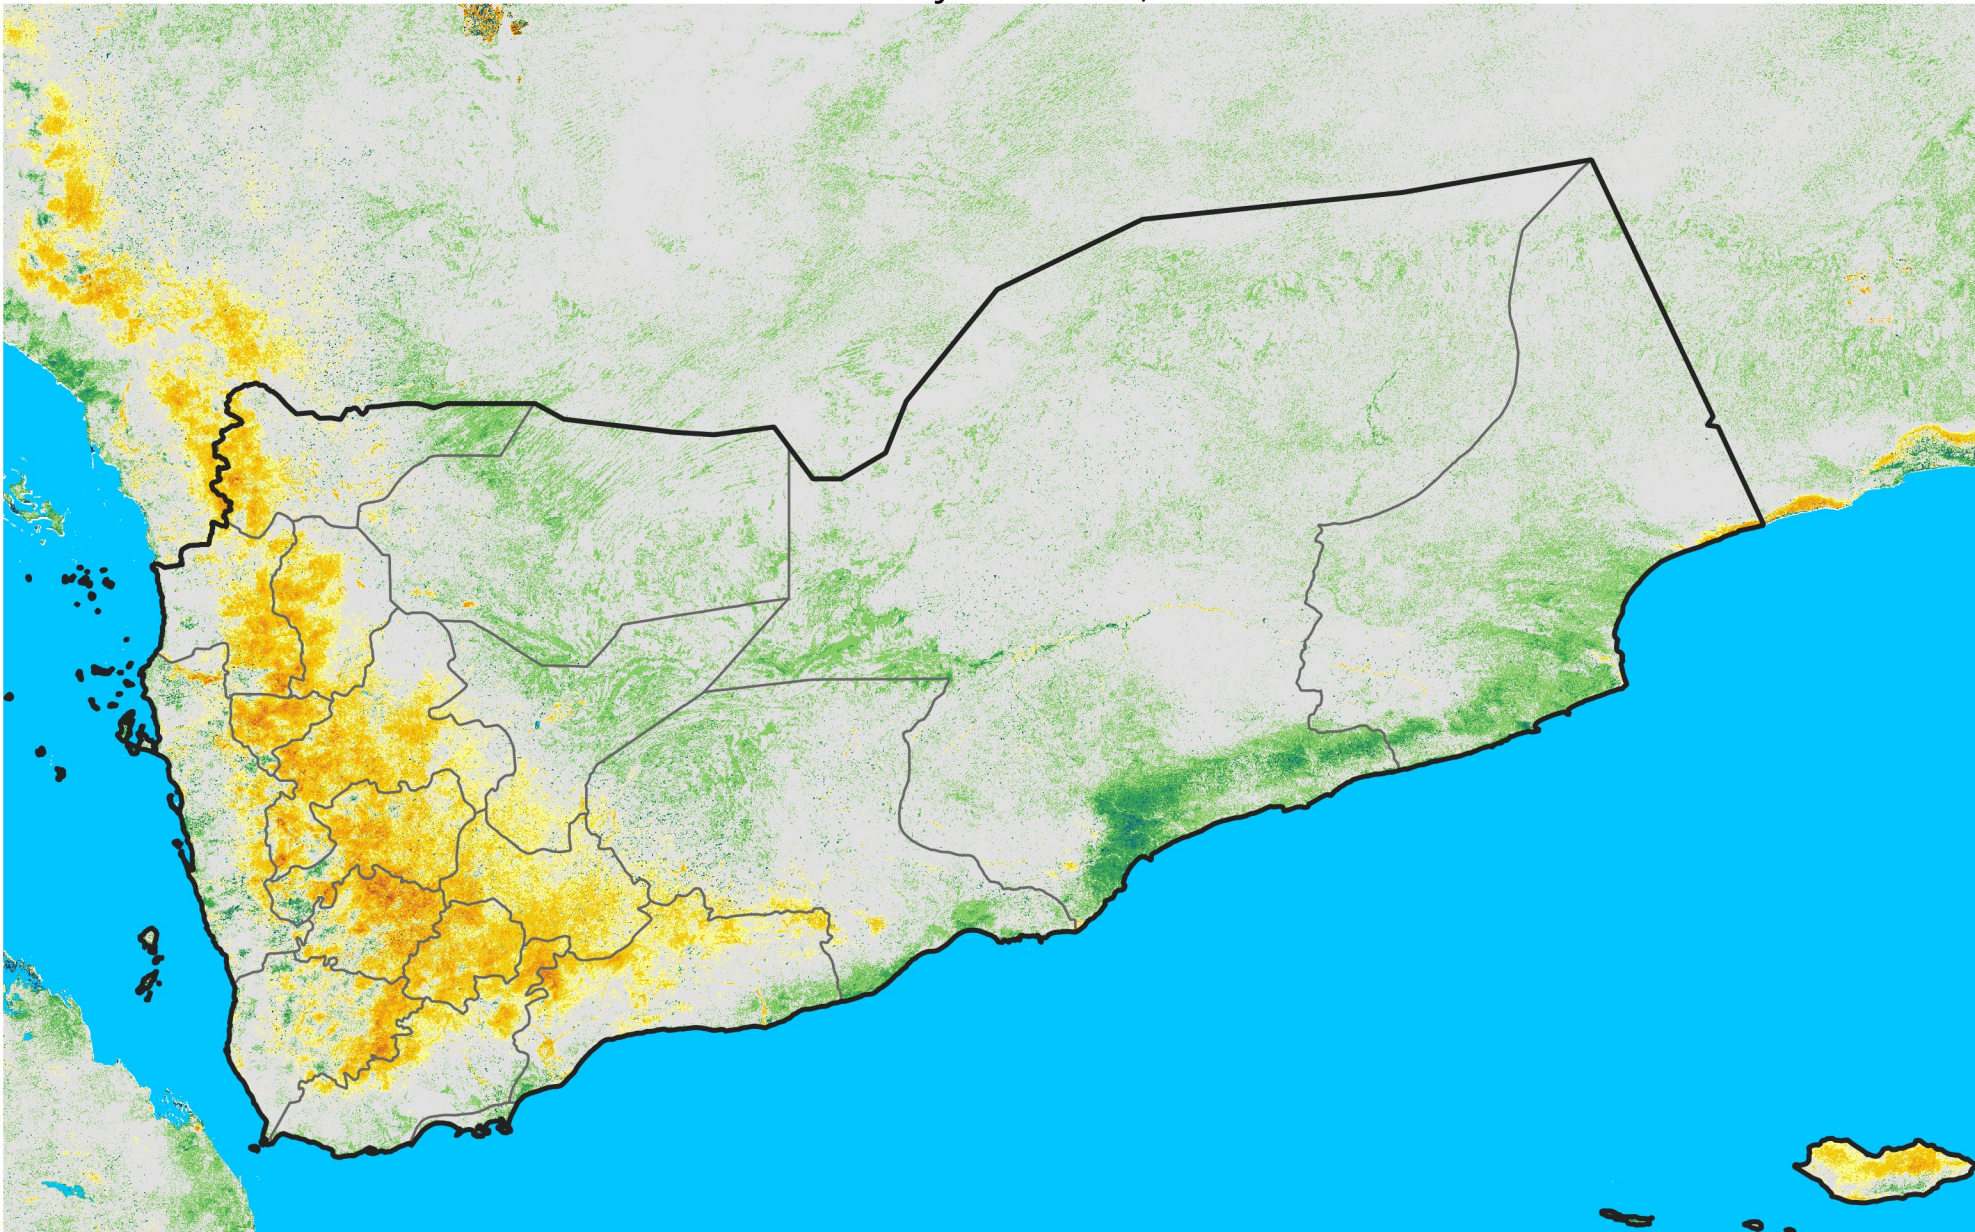

# Yemen

## Percent of Mean NDVI

2009 / mean (2003 - 2022)

Period 18 / June 21 - 30, 2009