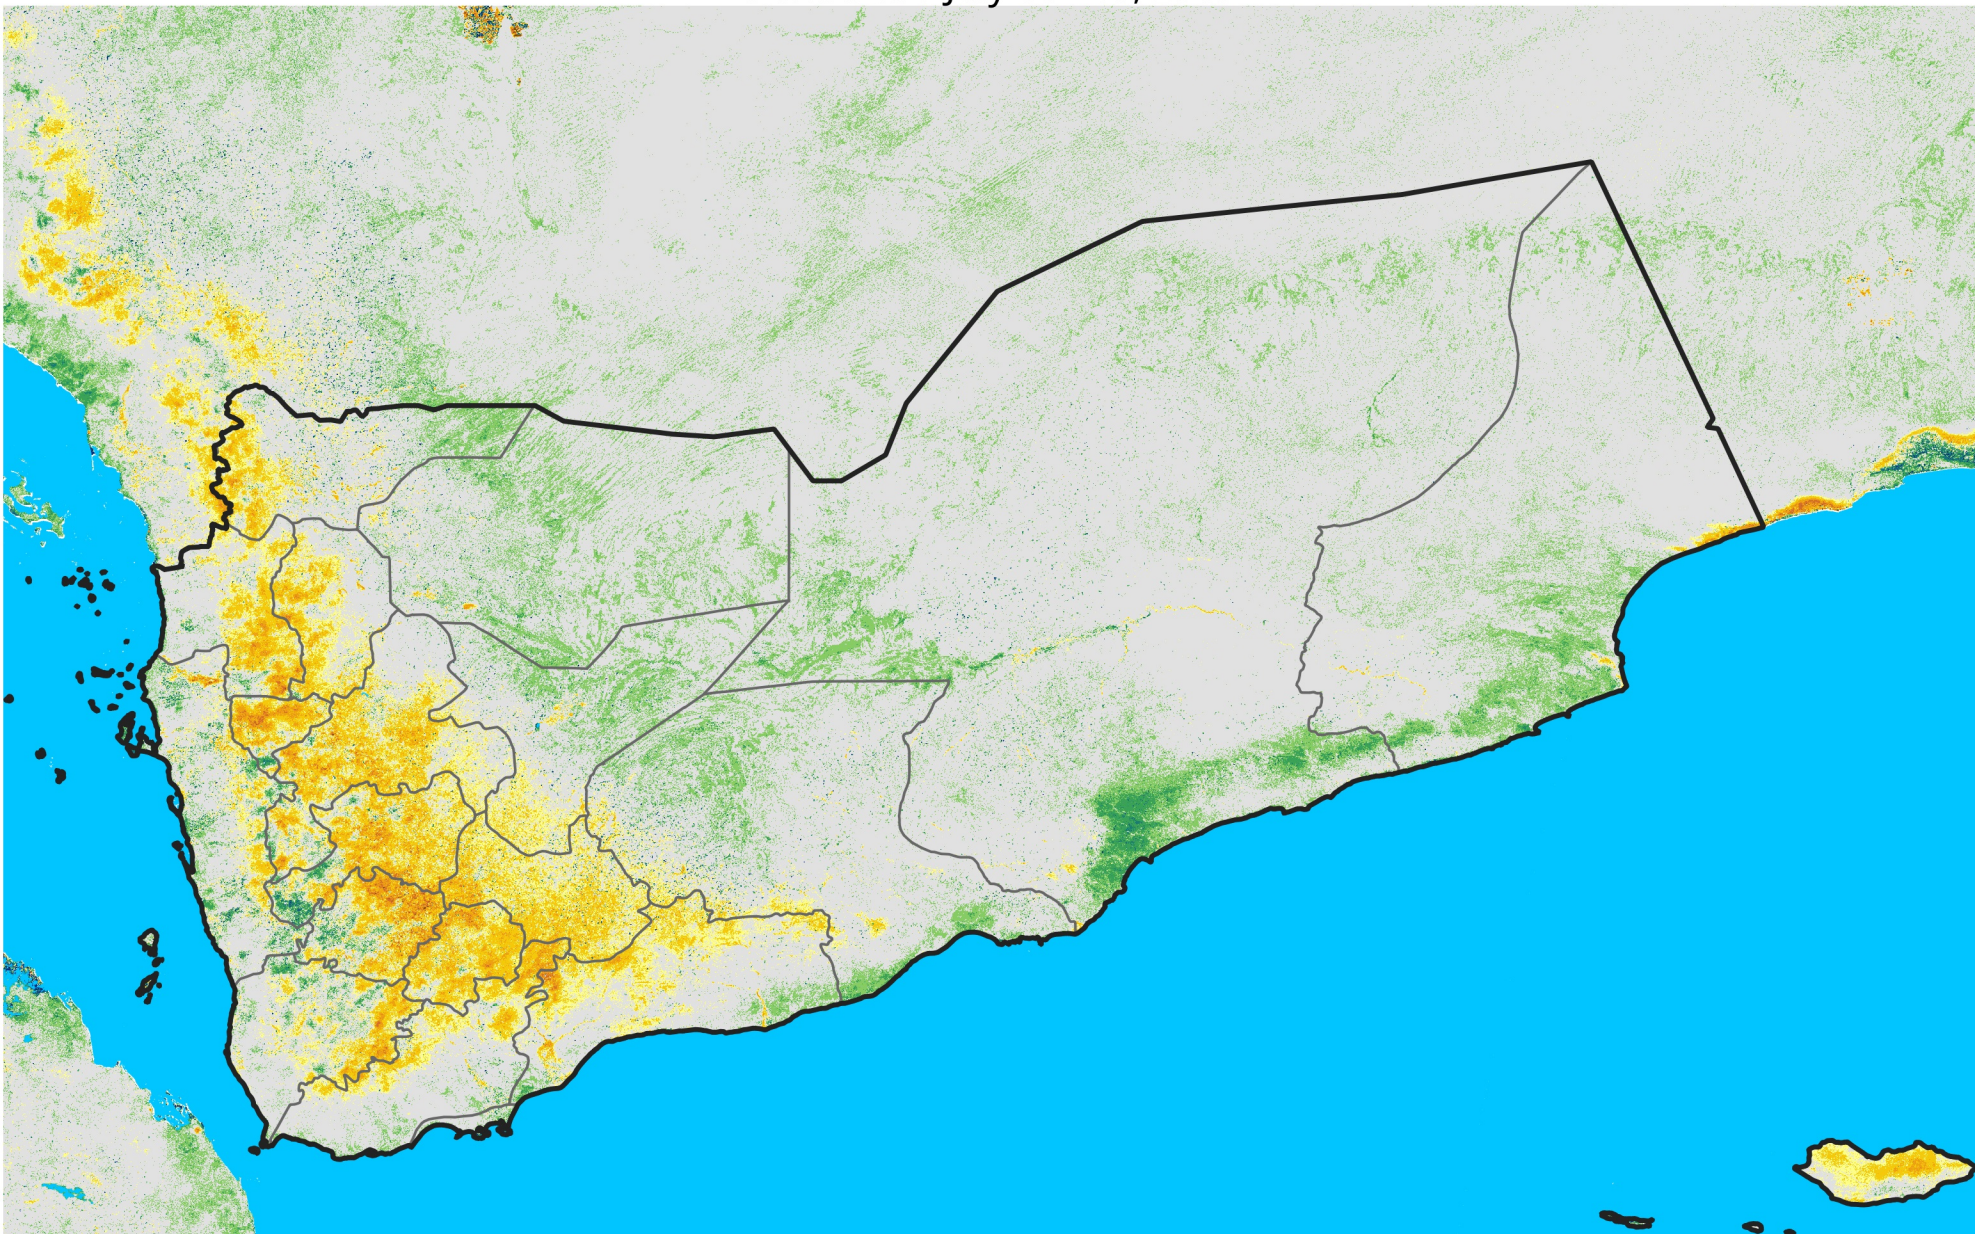

Yemen

Percent of Mean NDVI

2009 / mean (2003 - 2022)

Period 19 / July 01 - 10, 2009

Percent of Normal